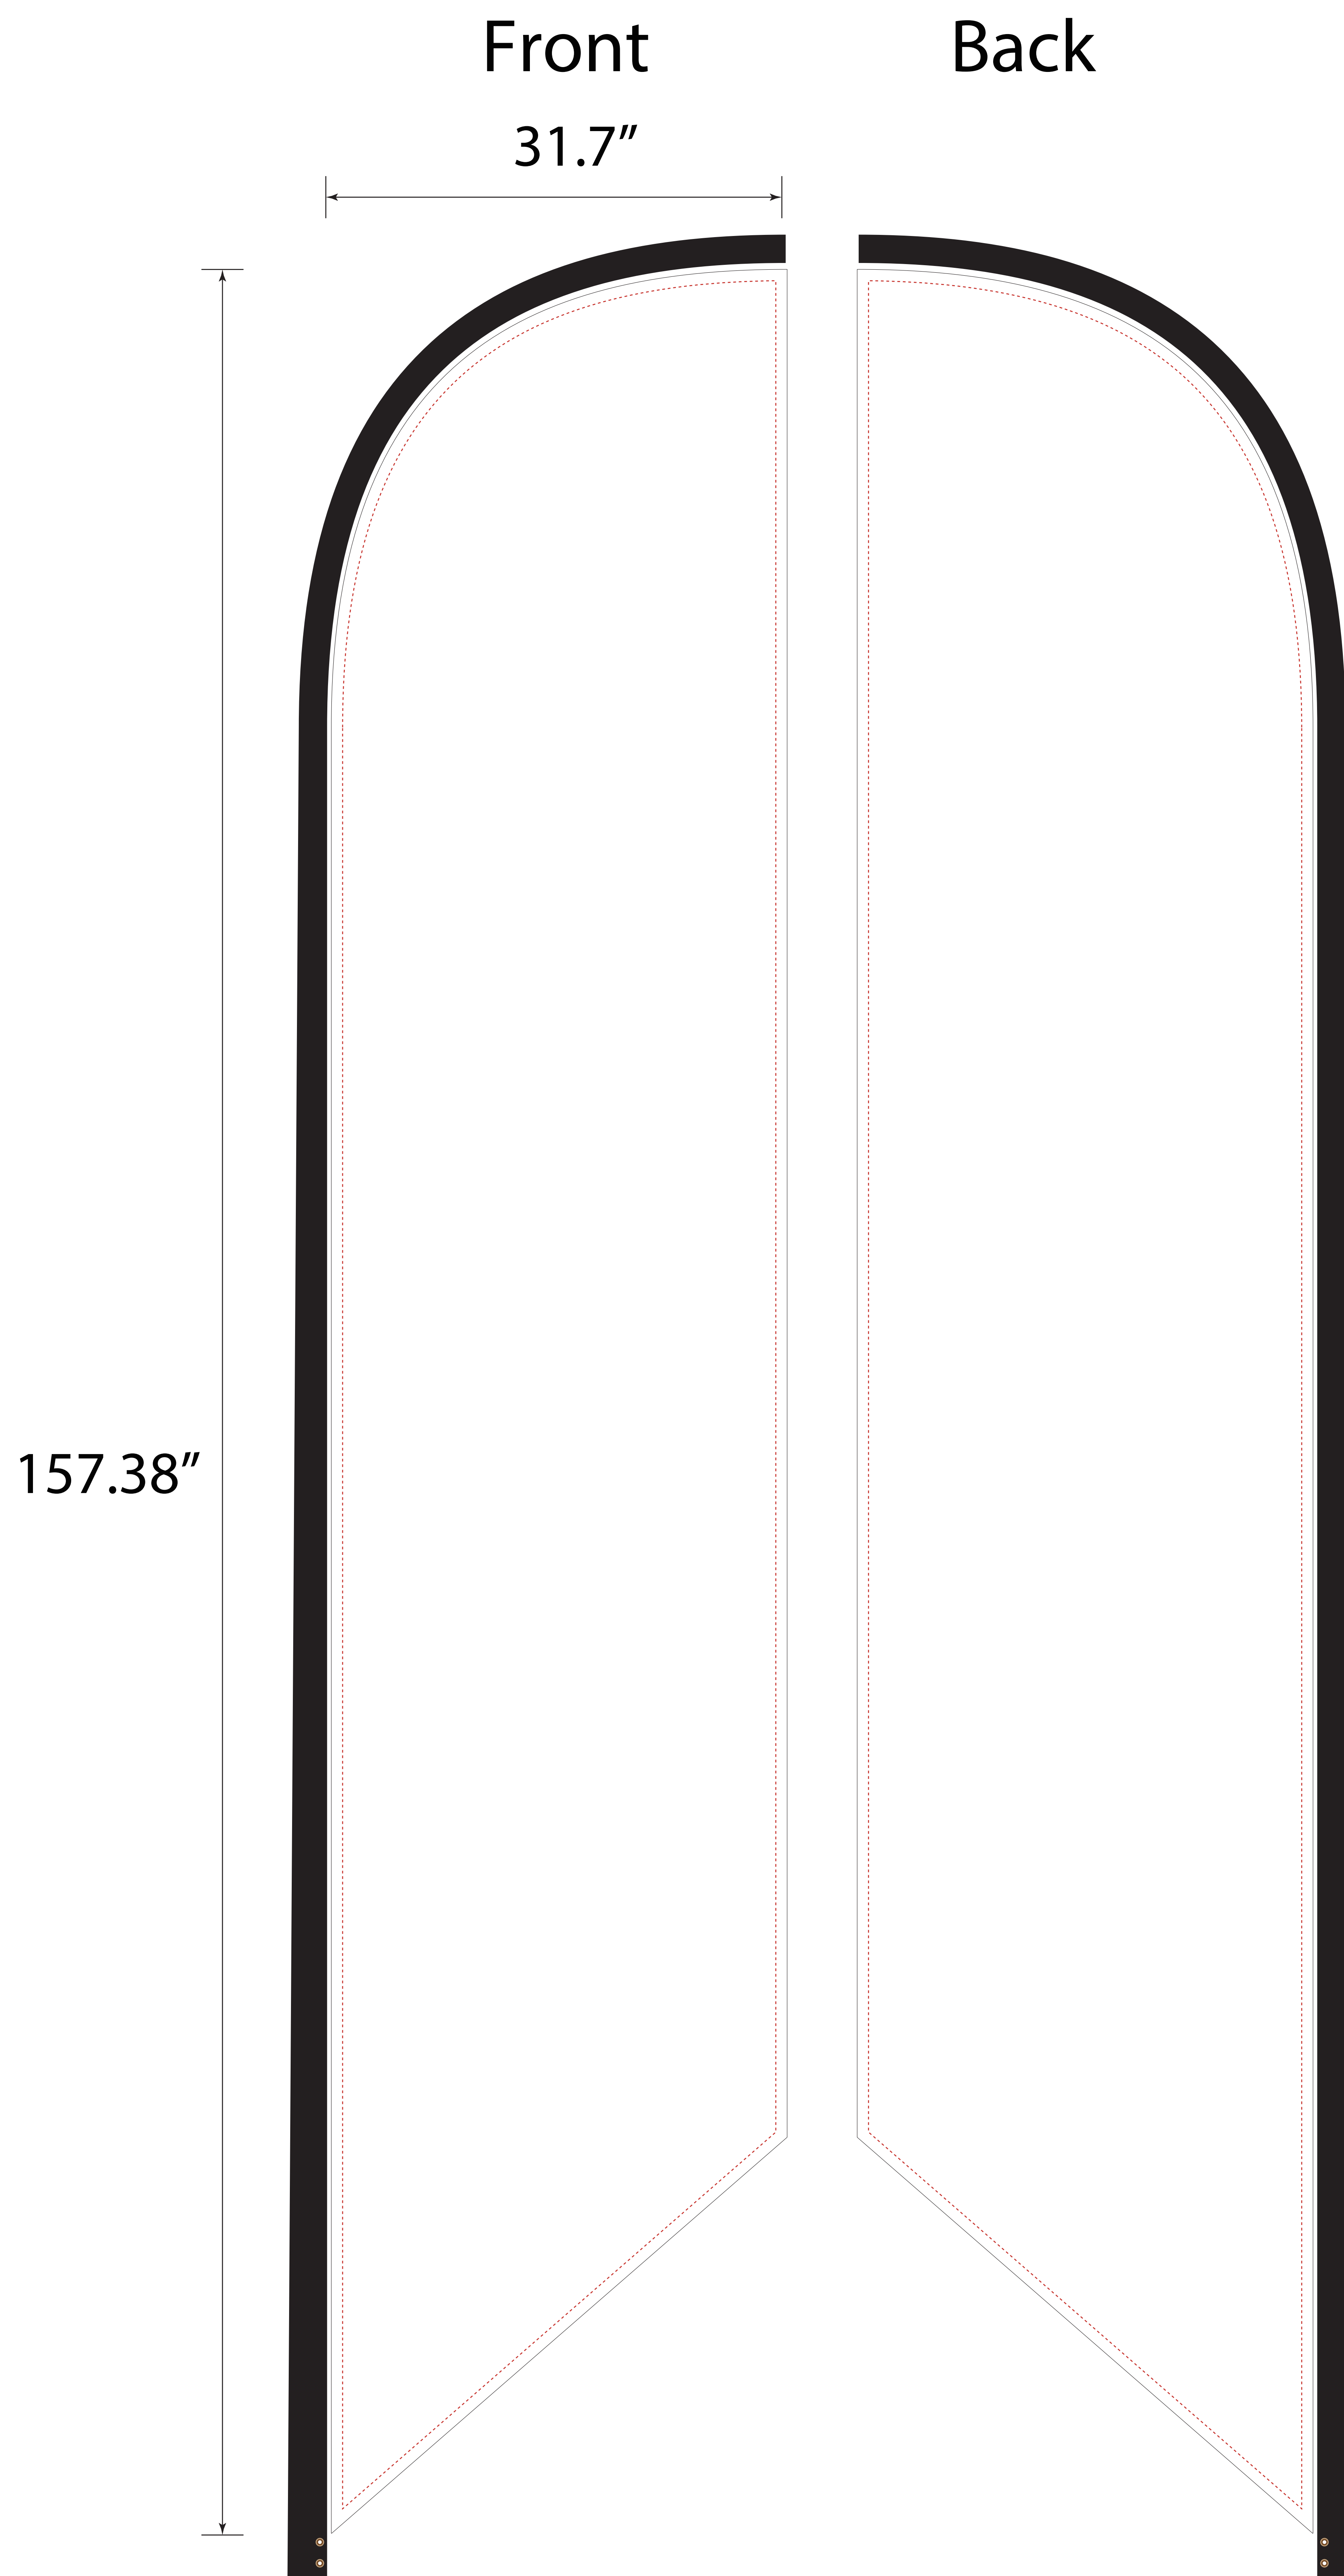

Standard Hardware-Angled-9ft-Single-25.7x78.7"

- Tips: 1. Please put your main artwork inside the gray area  
2. Please delete the layer before saving

- Tips: 1. Please put your main artwork inside the gray area  
2. Please delete the layer before saving

- Tips: 1. Please put your main artwork inside the gray area  
2. Please delete the layer before saving

- Tips: 1. Please put your main artwork inside the gray area  
2. Please delete the layer before saving