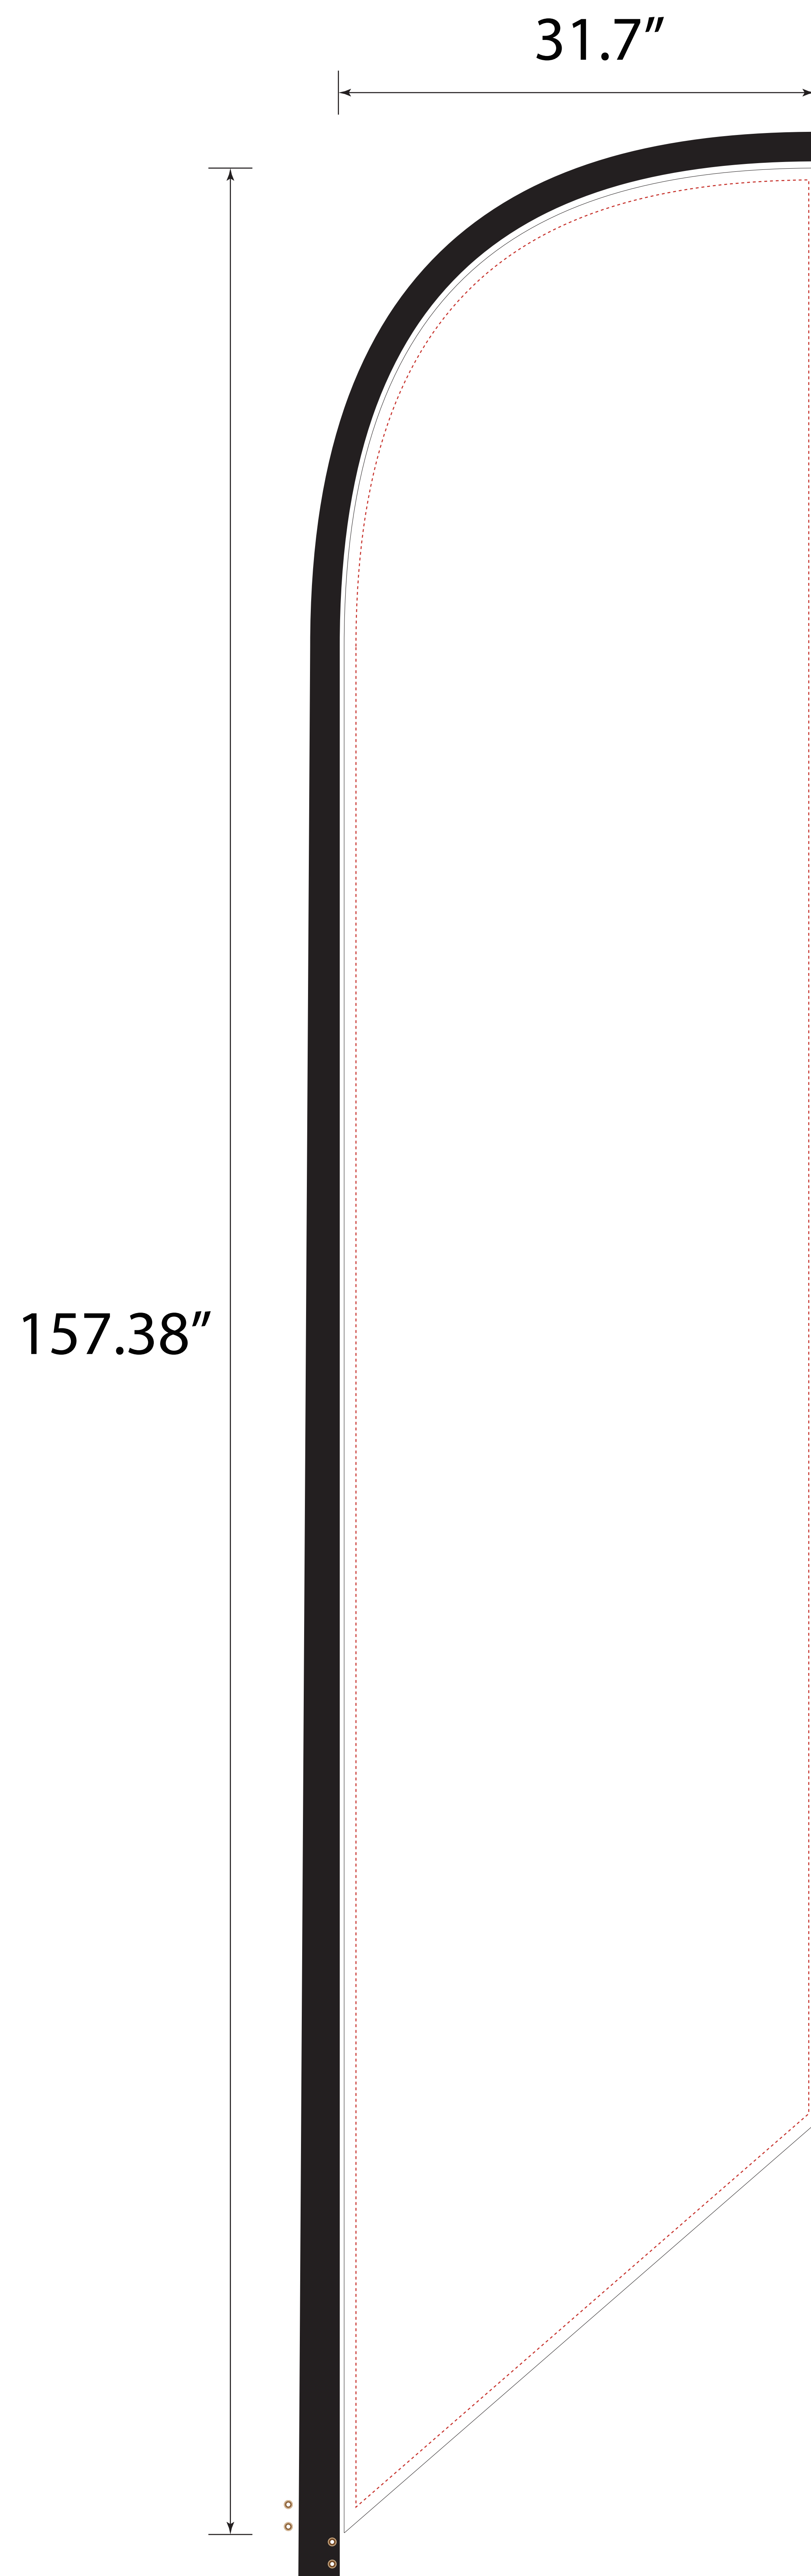

Standard Hardware-Angled-9ft-Single-25.7x78.7"

- Tips: 1. Please put your main artwork inside the gray area  
2. Please delete the layer before saving

- Tips: 1. Please put your main artwork inside the gray area  
2. Please delete the layer before saving

- Tips: 1. Please put your main artwork inside the gray area  
2. Please delete the layer before saving

- Tips: 1. Please put your main artwork inside the gray area  
2. Please delete the layer before saving