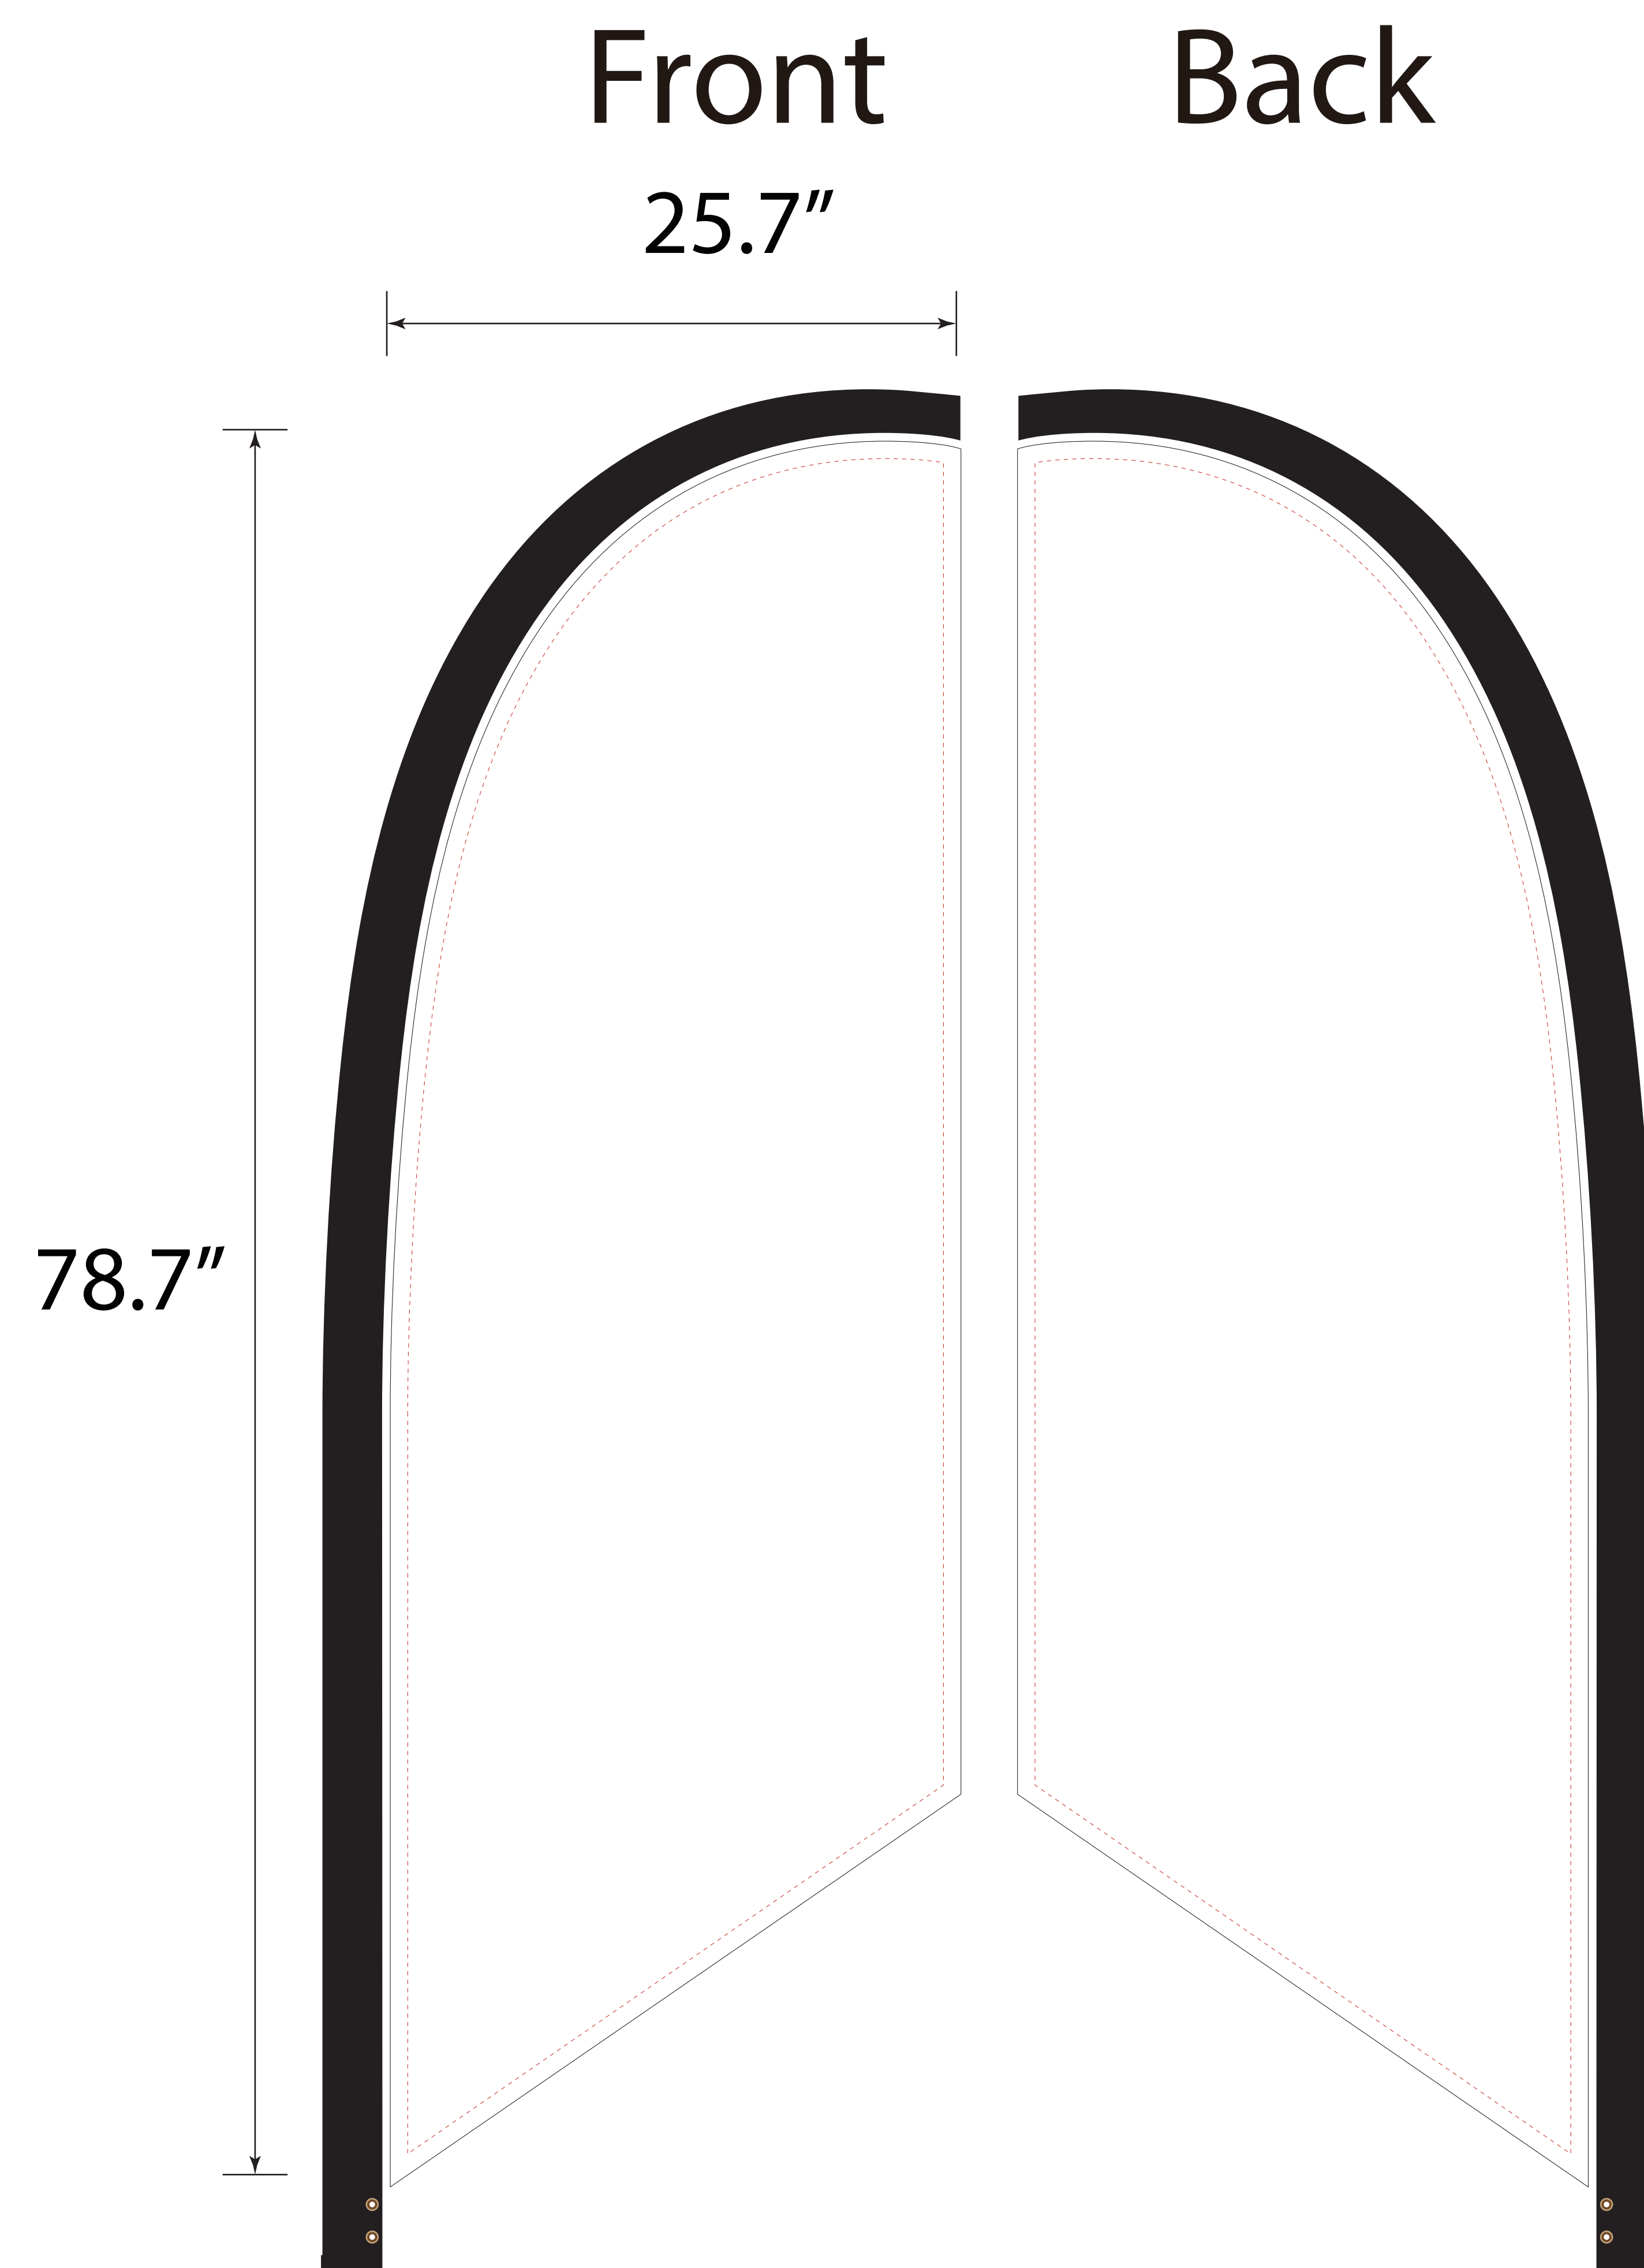

Standard Hardware-Angled-9ft-Single-25.7x78.7"

- Tips: 1. Please put your main artwork inside the gray area  
2. Please delete the layer before saving

- Tips: 1. Please put your main artwork inside the gray area  
2. Please delete the layer before saving

- Tips: 1. Please put your main artwork inside the gray area  
2. Please delete the layer before saving

- Tips: 1. Please put your main artwork inside the gray area  
2. Please delete the layer before saving