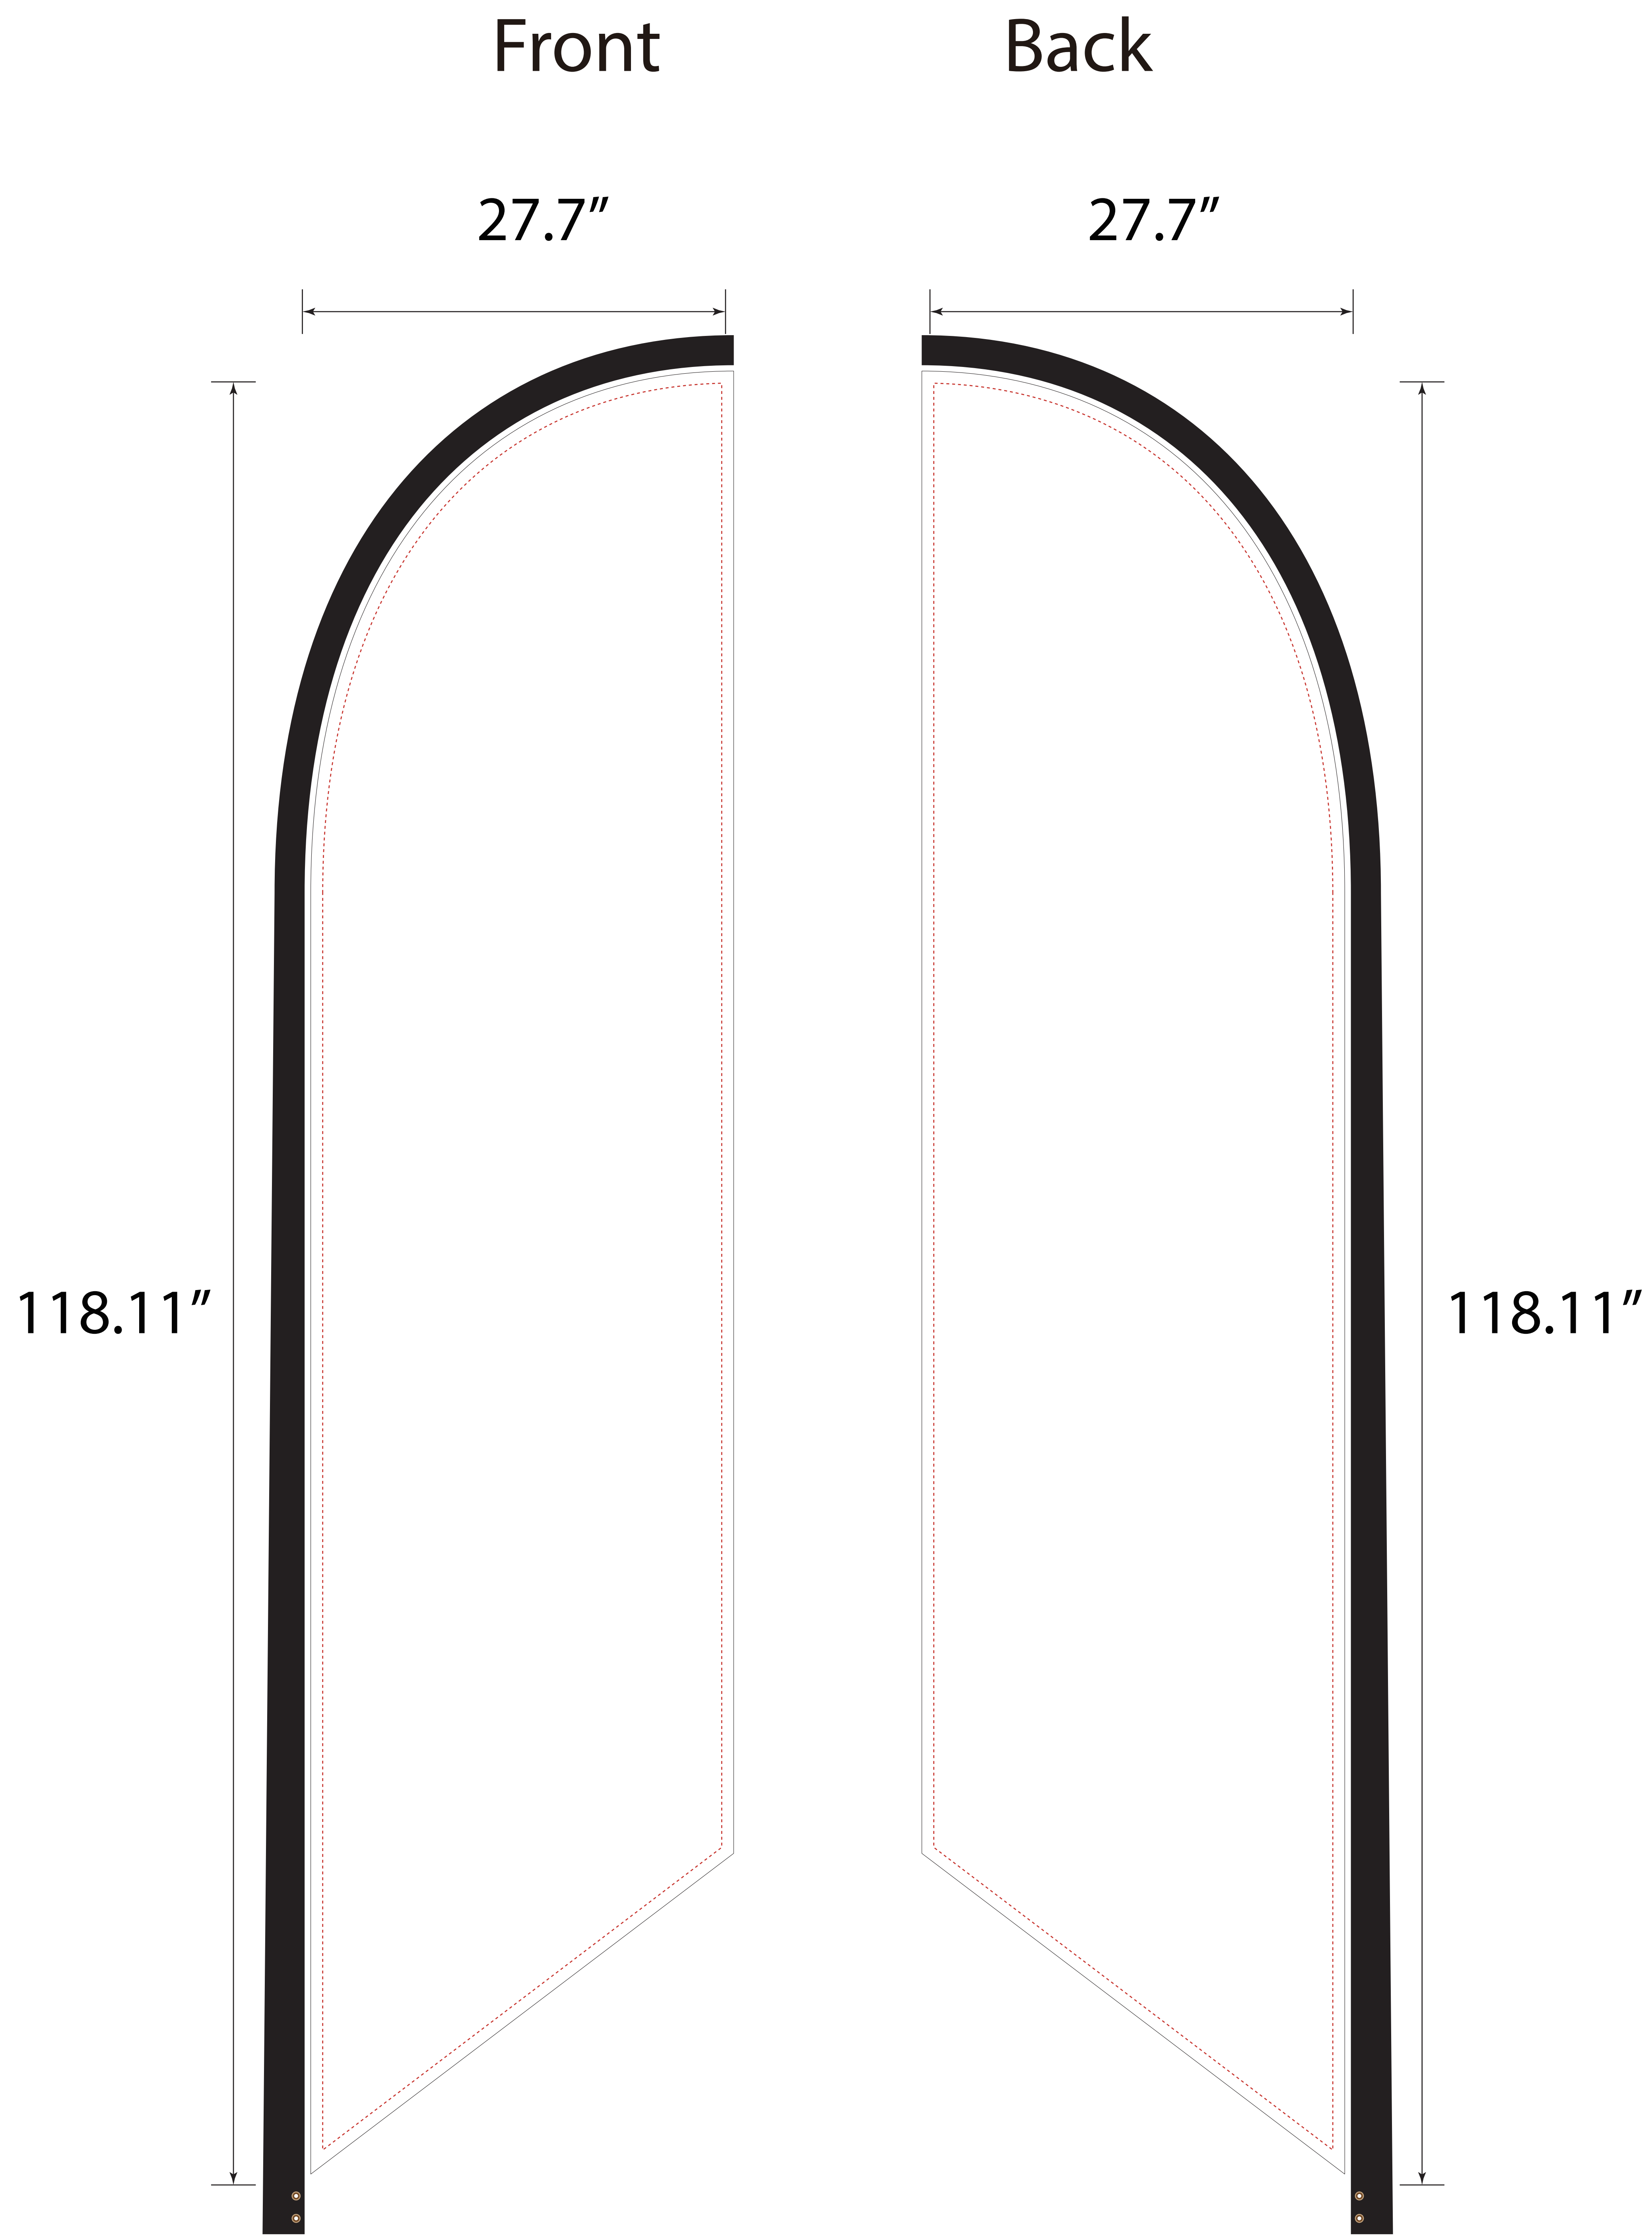

1. Tips: 1. Please put your main artwork inside the gray area
   2. Please delete the layer before saving