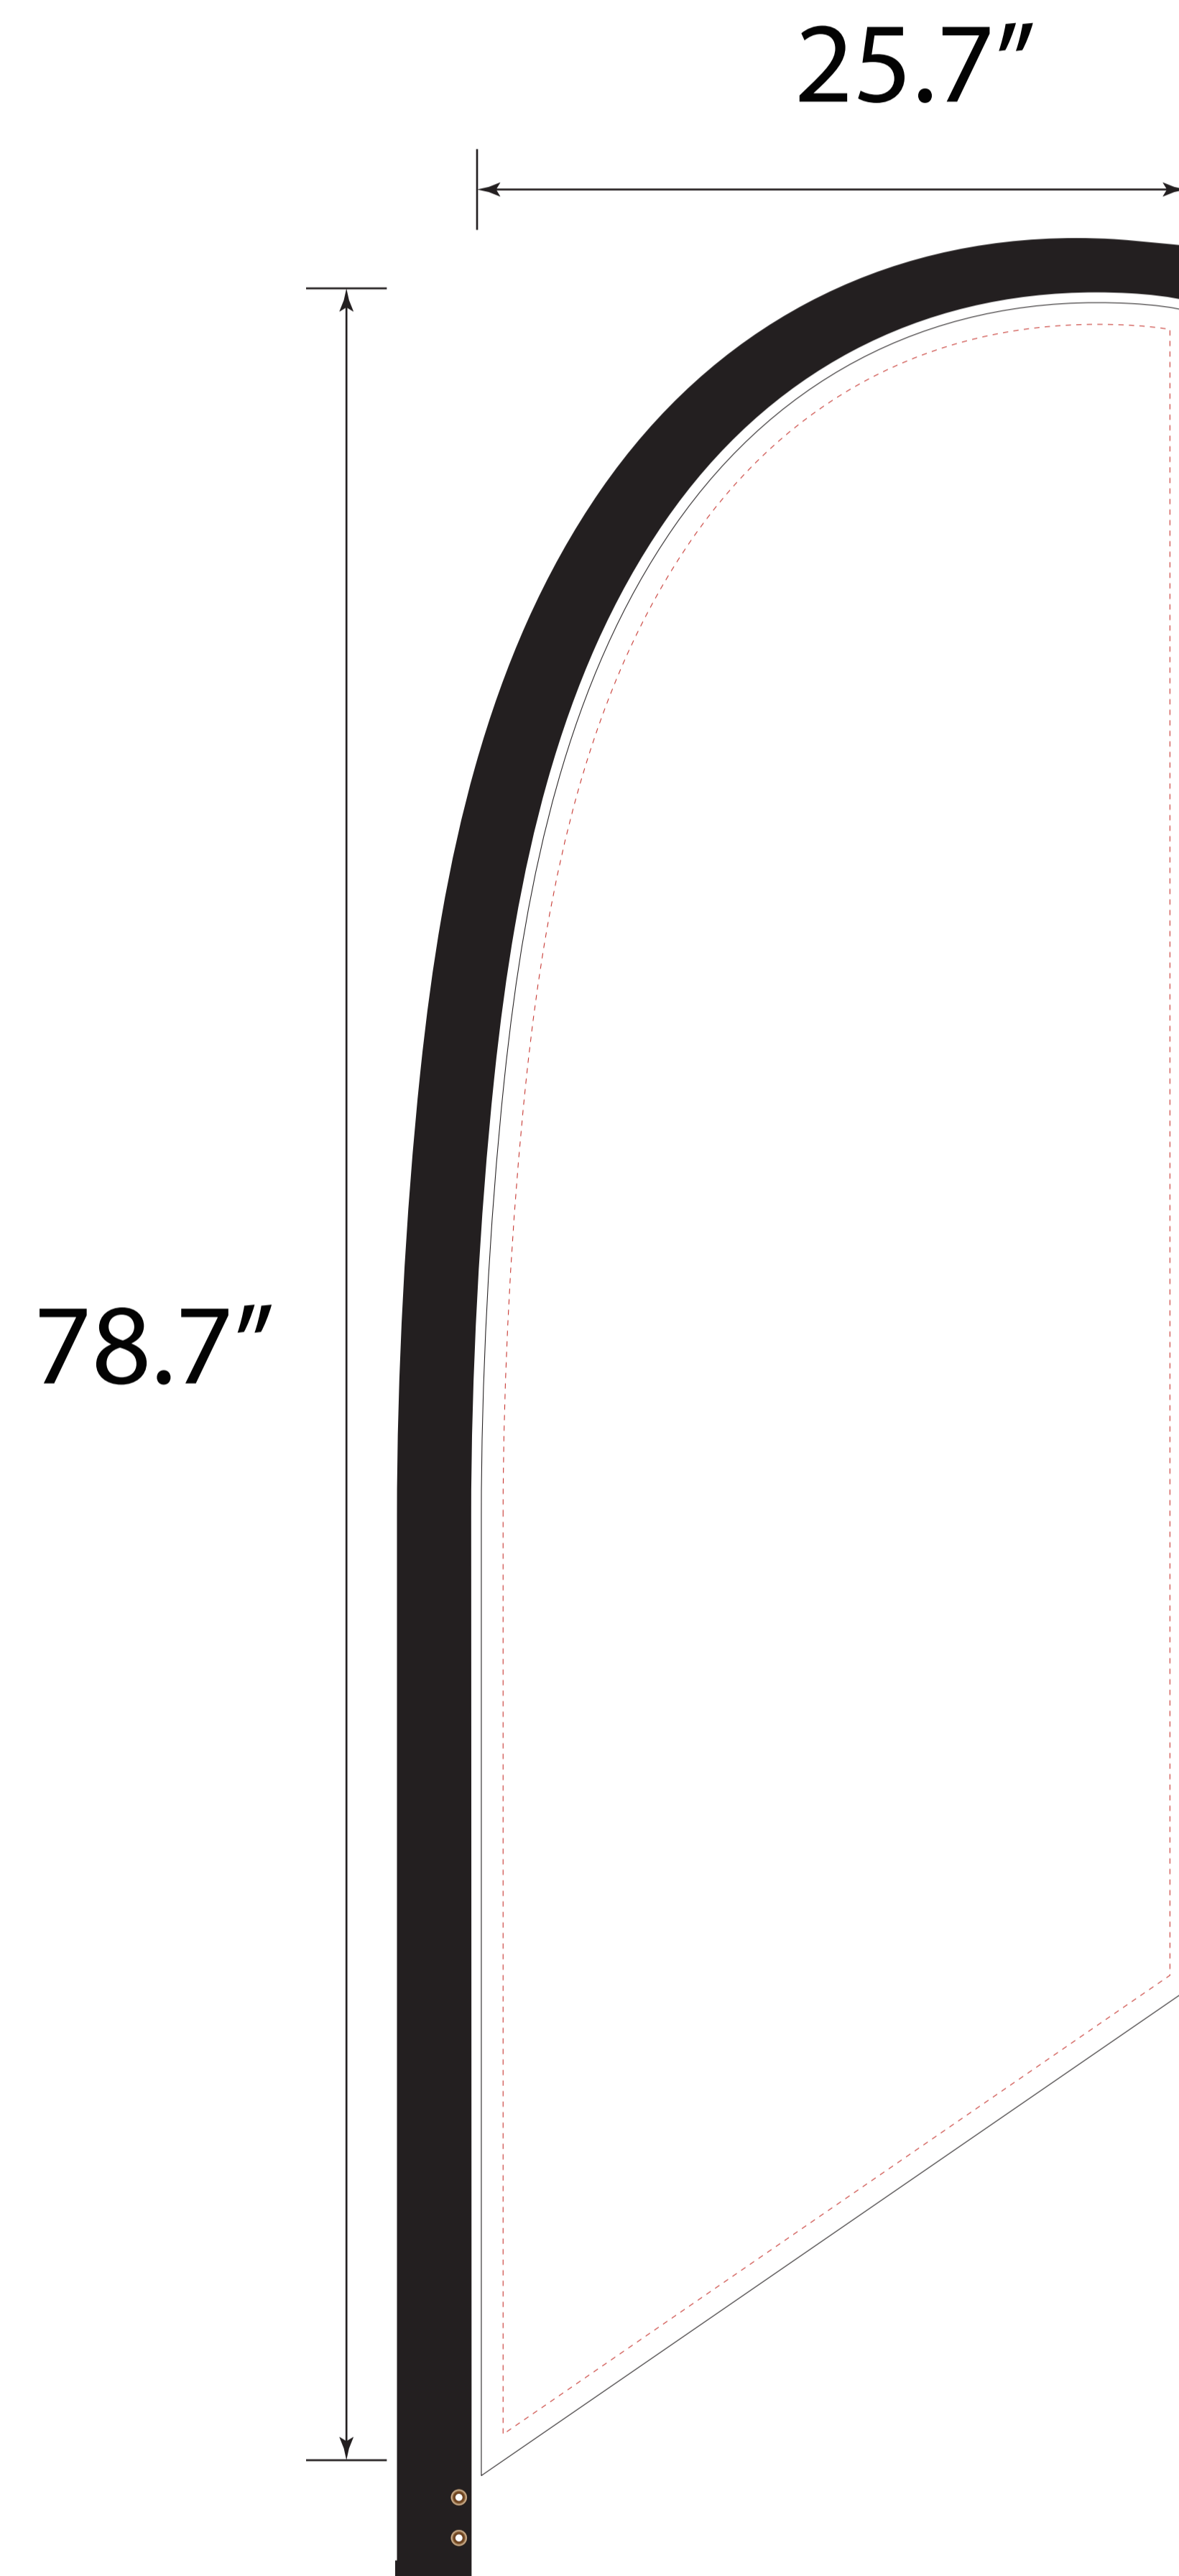

Standard Hardware-Angled-9ft-Single-25.7x78.7"

- Tips: 1. Please put your main artwork inside the gray area  
2. Please delete the layer before saving

- Tips: 1. Please put your main artwork inside the gray area  
2. Please delete the layer before saving

- Tips: 1. Please put your main artwork inside the gray area  
2. Please delete the layer before saving

- Tips: 1. Please put your main artwork inside the gray area  
2. Please delete the layer before saving