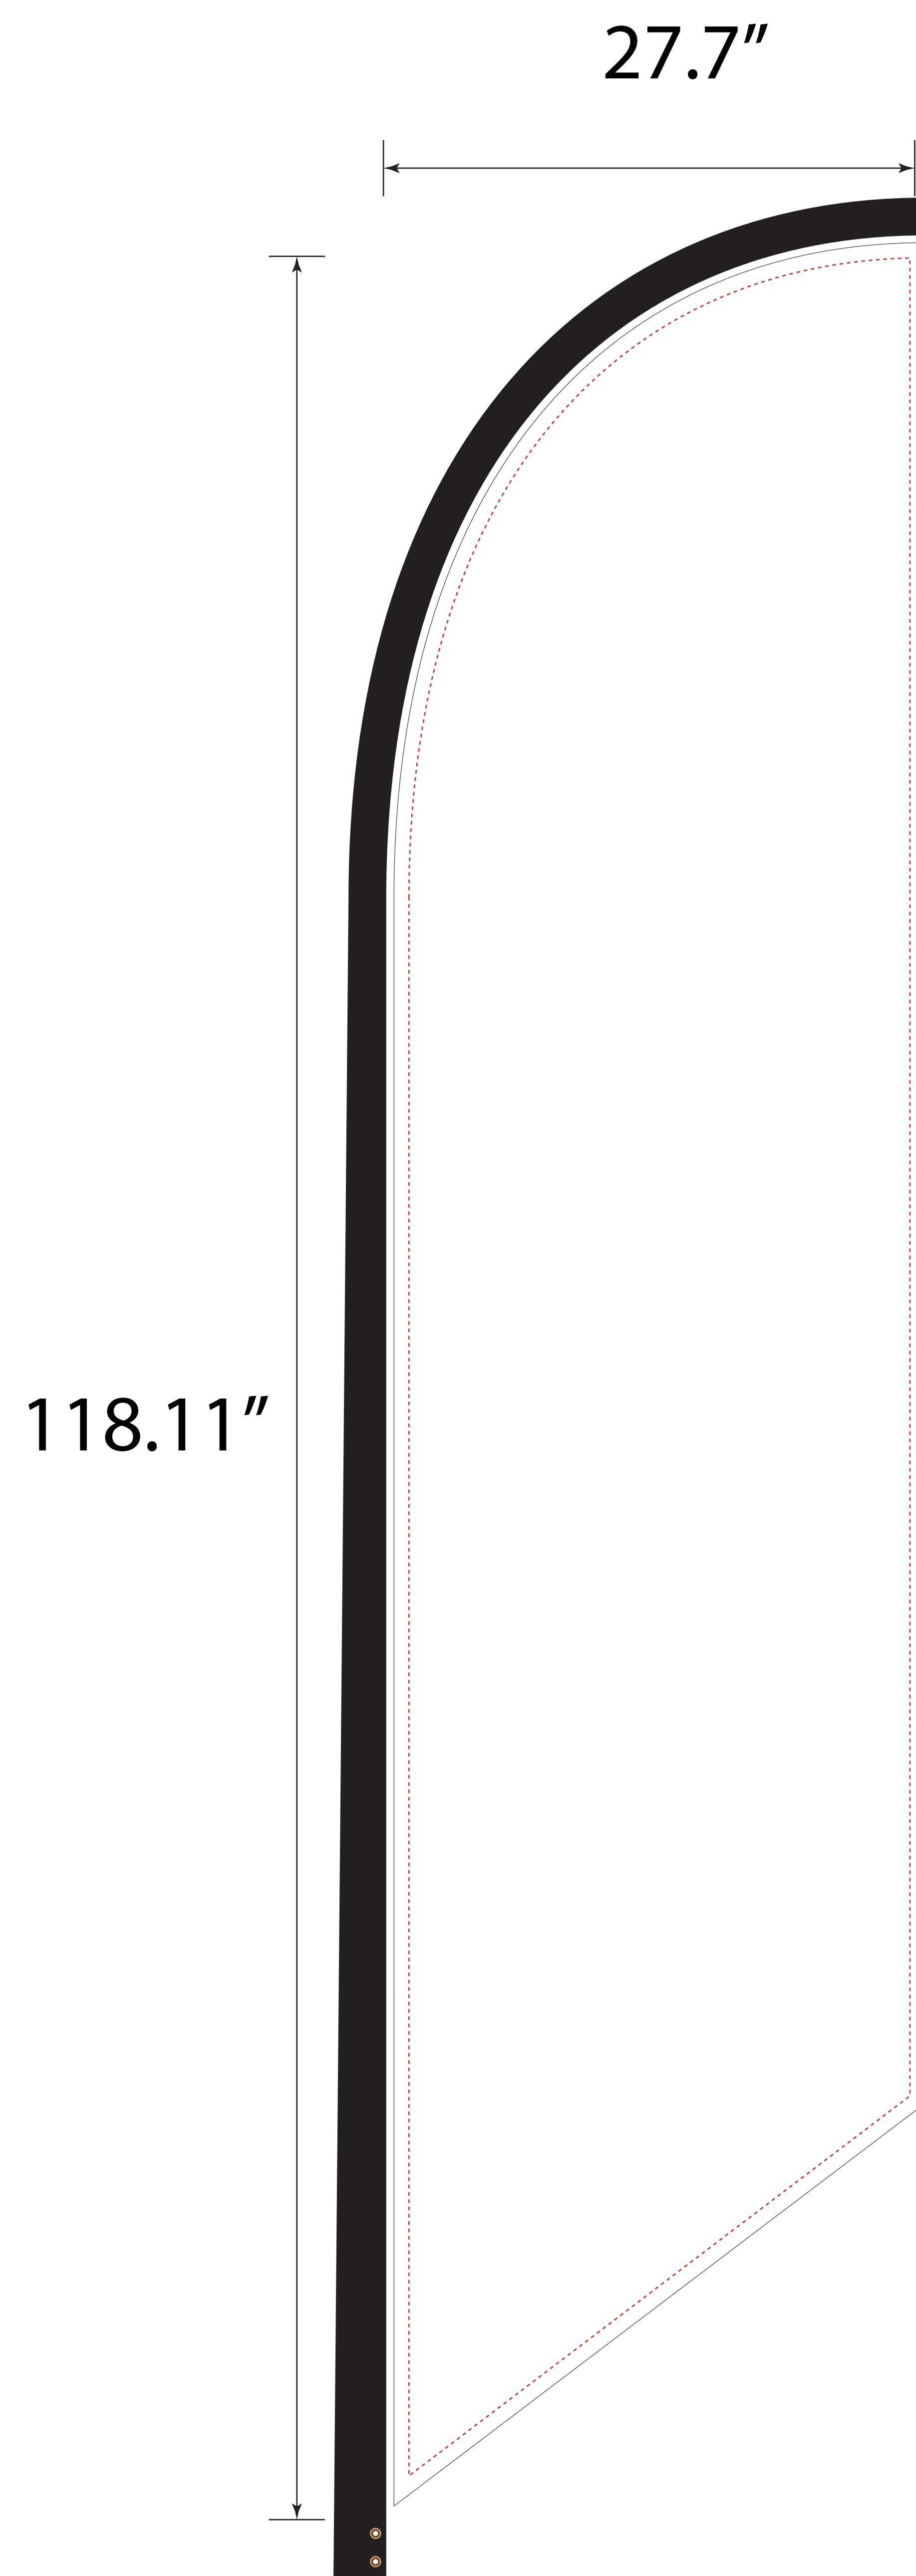

Standard Hardware-Angled-9ft-Single-25.7x78.7"

- Tips: 1. Please put your main artwork inside the gray area  
2. Please delete the layer before saving

- Tips: 1. Please put your main artwork inside the gray area  
2. Please delete the layer before saving

- Tips: 1. Please put your main artwork inside the gray area  
2. Please delete the layer before saving

- Tips: 1. Please put your main artwork inside the gray area  
2. Please delete the layer before saving