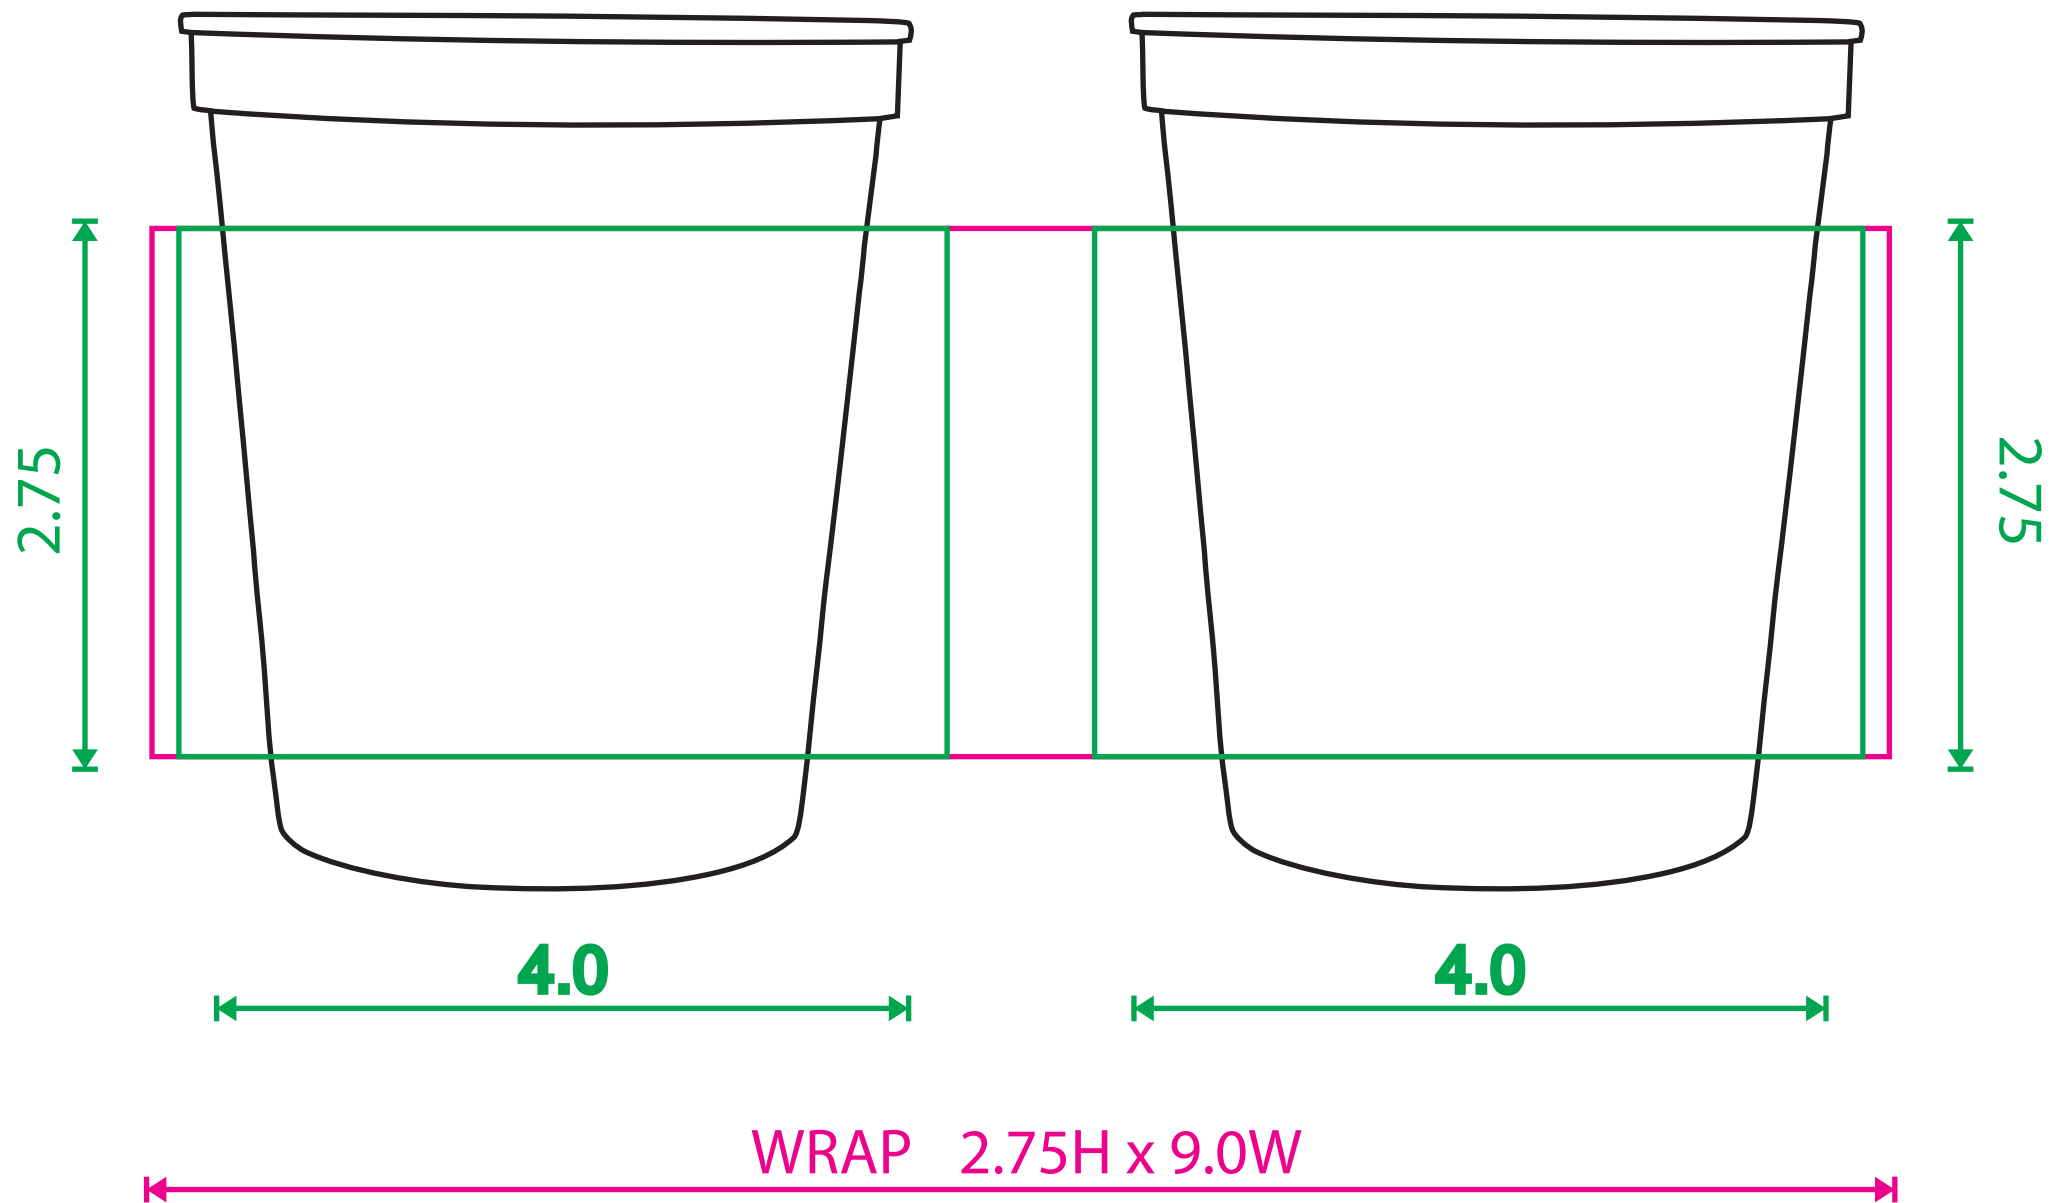

VIECO Inc. - Promotionchoice.com

PROOF SHEET - 16oz Stadium Cup

Imprint area: 4.00" W x 2.75" H Per Side | 9.00" W x 2.75" H Wrap

Imprint color:

Small detail will fill in

Note: Virtual Proofs are intended to be an approximate representation of what a client's logo might look like on our products. Logos and information printed on actual pieces may vary in color & size.