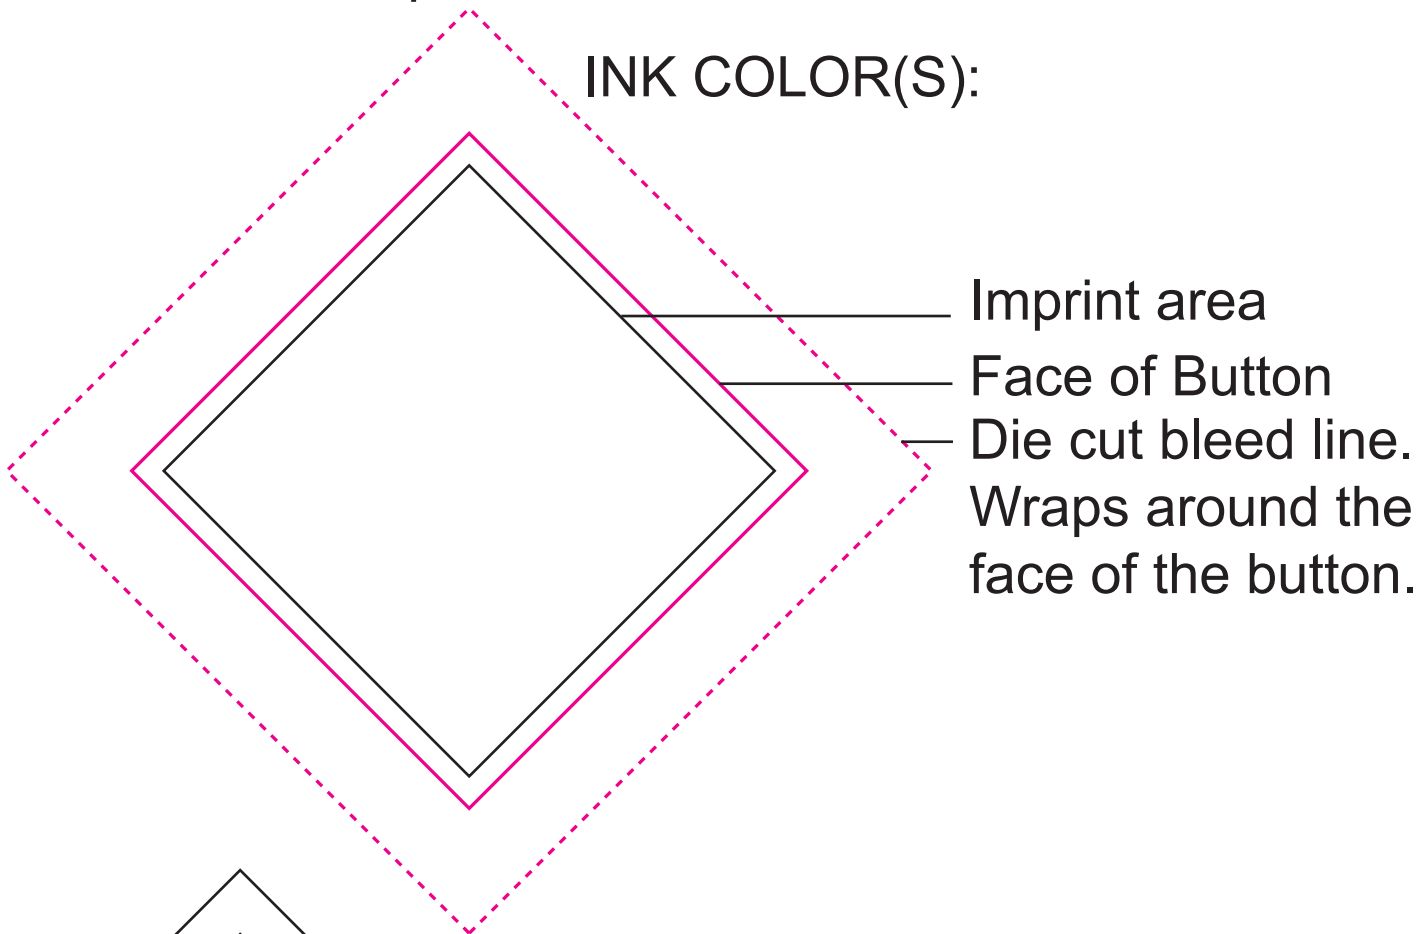

## 2.5 X 2.5 Inch Diamond Button Proof Sheet

Button with no bleed Imprint Area: 2.25"W X 2.25"H

Button with bleed Imprint Area: 2.5" W X 2.5" H

Button with bleed Wraps around the face of the button  
Imprint Area: 3.4063"W X 3.4063"H

INK COLOR(S):

- A) IMPRINT AREA:** Recommend that all art and copy stay within this area
- B) FACE OF BUTTON:** Art should not touch this area of the button unless is bleeding off the edge
- C) DIECUT/BLEED LINE:** All art that bleeds/wraps must extend to this line. This line must print for accurate cutting.