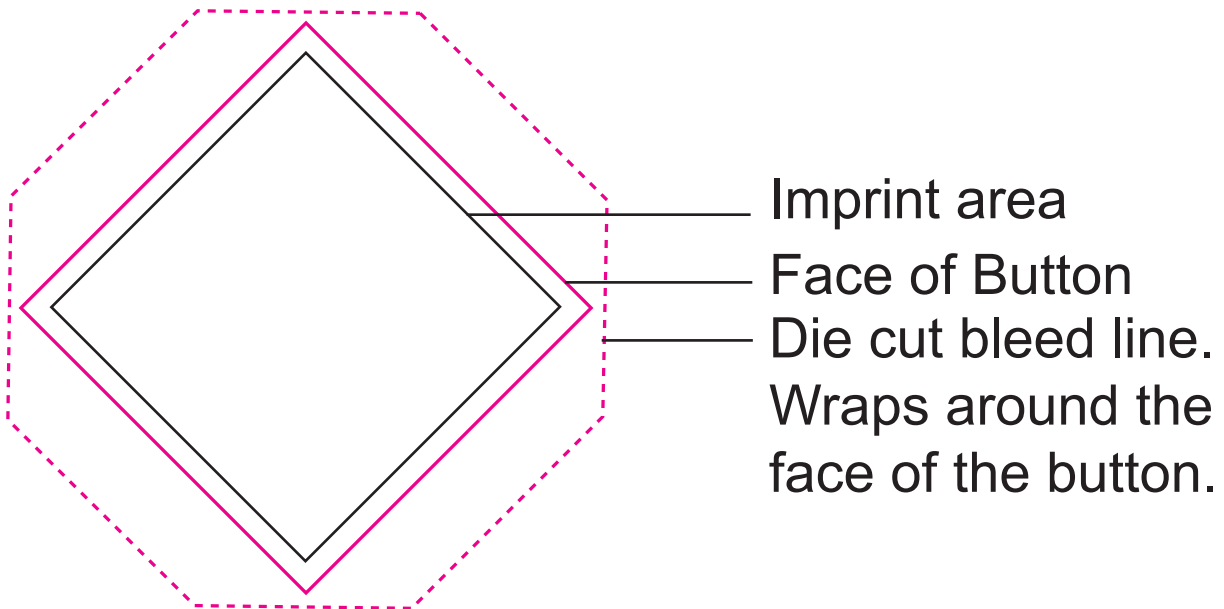

VIECO Inc.

www.promotionchoice.com

2X2 Inch Diamond Button Proof Sheet

Button with no bleed Imprint Area: 1.8733 W X 1.8733" H

Button with bleed Imprint Area: 2.0988" W X 2.0988" H

Button with bleed Wraps around the face of the button
Imprint Area: 2.9922" W X 3.0141" H

INK COLOR(S):

- A) IMPRINT AREA:** Recommend that all art and copy stay within this area
- B) FACE OF BUTTON:** Art should not touch this area of the button unless is bleeding off the edge
- C) DIECUT/BLEED LINE:** All art that bleeds/wraps must extend to this line. This line must print for accurate cutting.