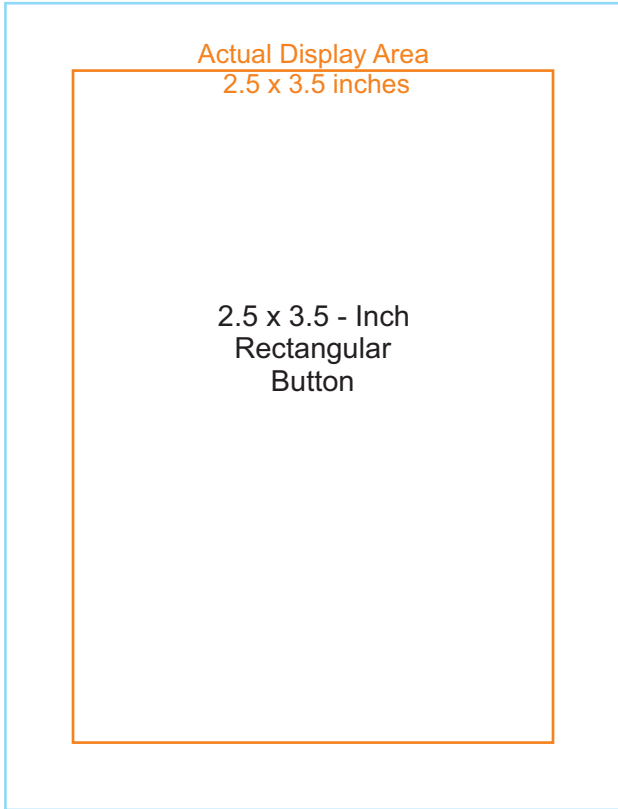

To save this PDF file:  
Right click anywhere on this page, and select the save option  
OR  
Locate and left click the "Save" icon on this page  
Then save the file to your computer

Button Bleed Line - 3.204 x 4.202 inches

*Your design is the most important part of your button.  
The display area is the front flat area of button, before  
it starts to curve around the edge of the button.  
The bleed area is so that your background colors go all  
the way around the edge of the button to the back.*