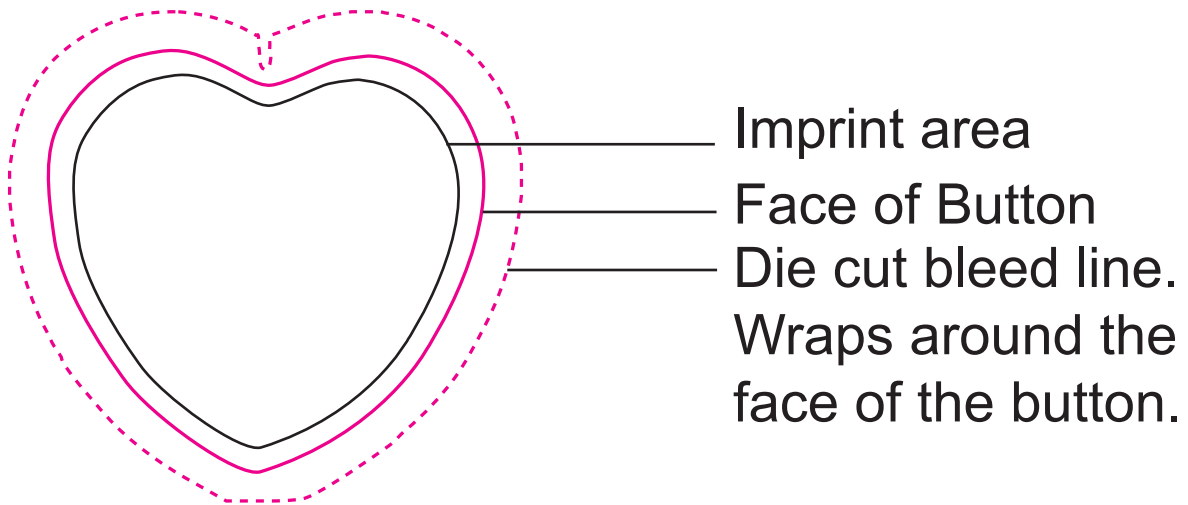

## 2.25 Inch Heart Button Proof Sheet

Button with no bleed Imprint Area: 2.005"W X 1.9417"H

Button with bleed Imprint Area: 2.267" W X 2.1954" H

Button with bleed Wraps around the face of the button  
Imprint Area: 2.665"W X 2.5467"H

INK COLOR(S):

- A) IMPRINT AREA:** Recommend that all art and copy stay within this area
- B) FACE OF BUTTON:** Art should not touch this area of the button unless is bleeding off the edge
- C) DIECUT/BLEED LINE:** All art that bleeds/wraps must extend to this line. This line must print for accurate cutting.