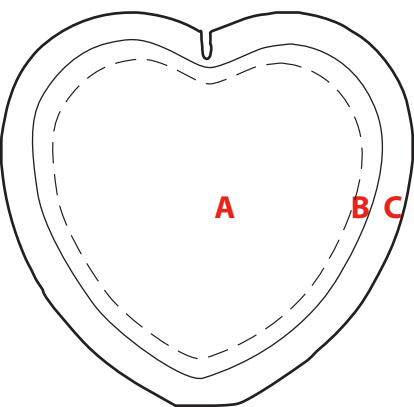

## 2.25 Inch Heart Button Proof Sheet

Button with no bleed Imprint Area: 2.005"W X 1.9417"H

Button with bleed Imprint Area: 2.267" W X 2.1954" H

Button with bleed Wraps around the face of the button  
Imprint Area: 2.665"W X 2.5467"H

INK COLOR(S):

- A) IMPRINT AREA:** Recommend that all art and copy stay within this area
- B) FACE OF BUTTON:** Art should not touch this area of the button unless is bleeding off the edge
- C) DIECUT/BLEED LINE:** All art that bleeds/wraps must extend to this line. This line must print for accurate cutting.