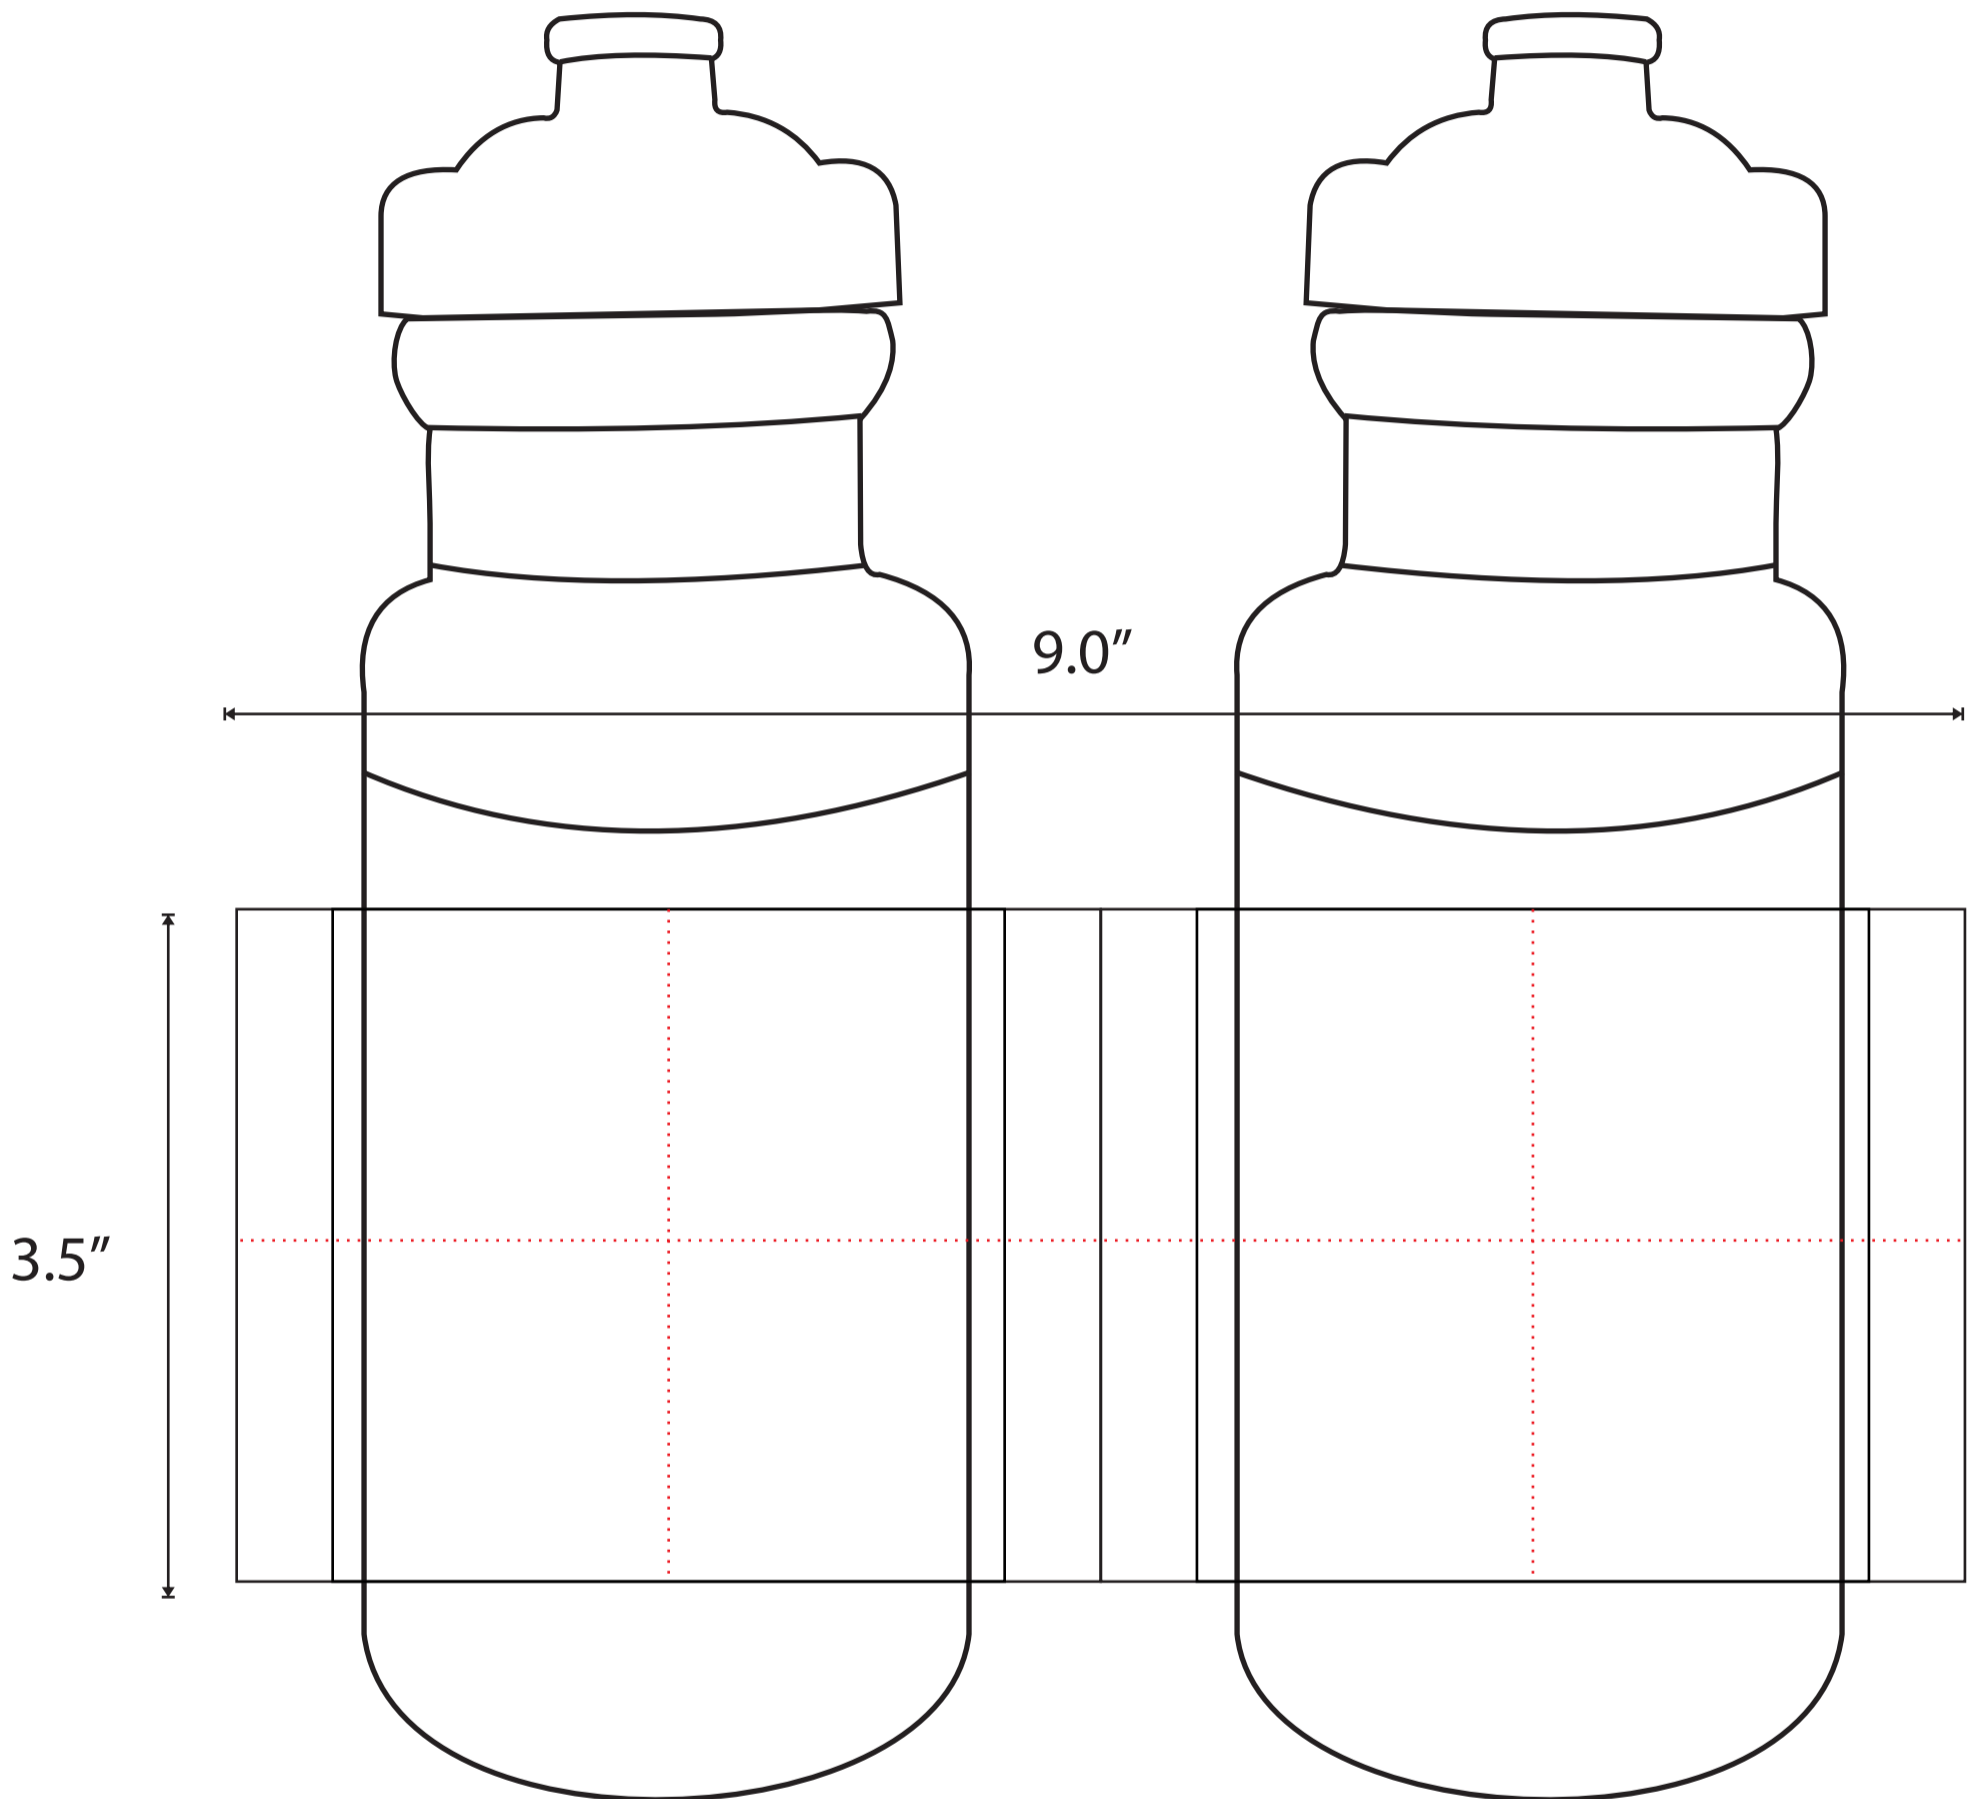

# 20 oz. Bike Sports Bottle

Small detail will fill in

**Imprint Area: 3 1/2"W x 3 1/2"H per side, 8 1/2"W x 3 1/2"H wrap.**

Ink Color(s):

3.5 H X 3.5 W each side

3.5 H x 8.5 W wrap (ends do not meet)

wrap will cross seams and smear