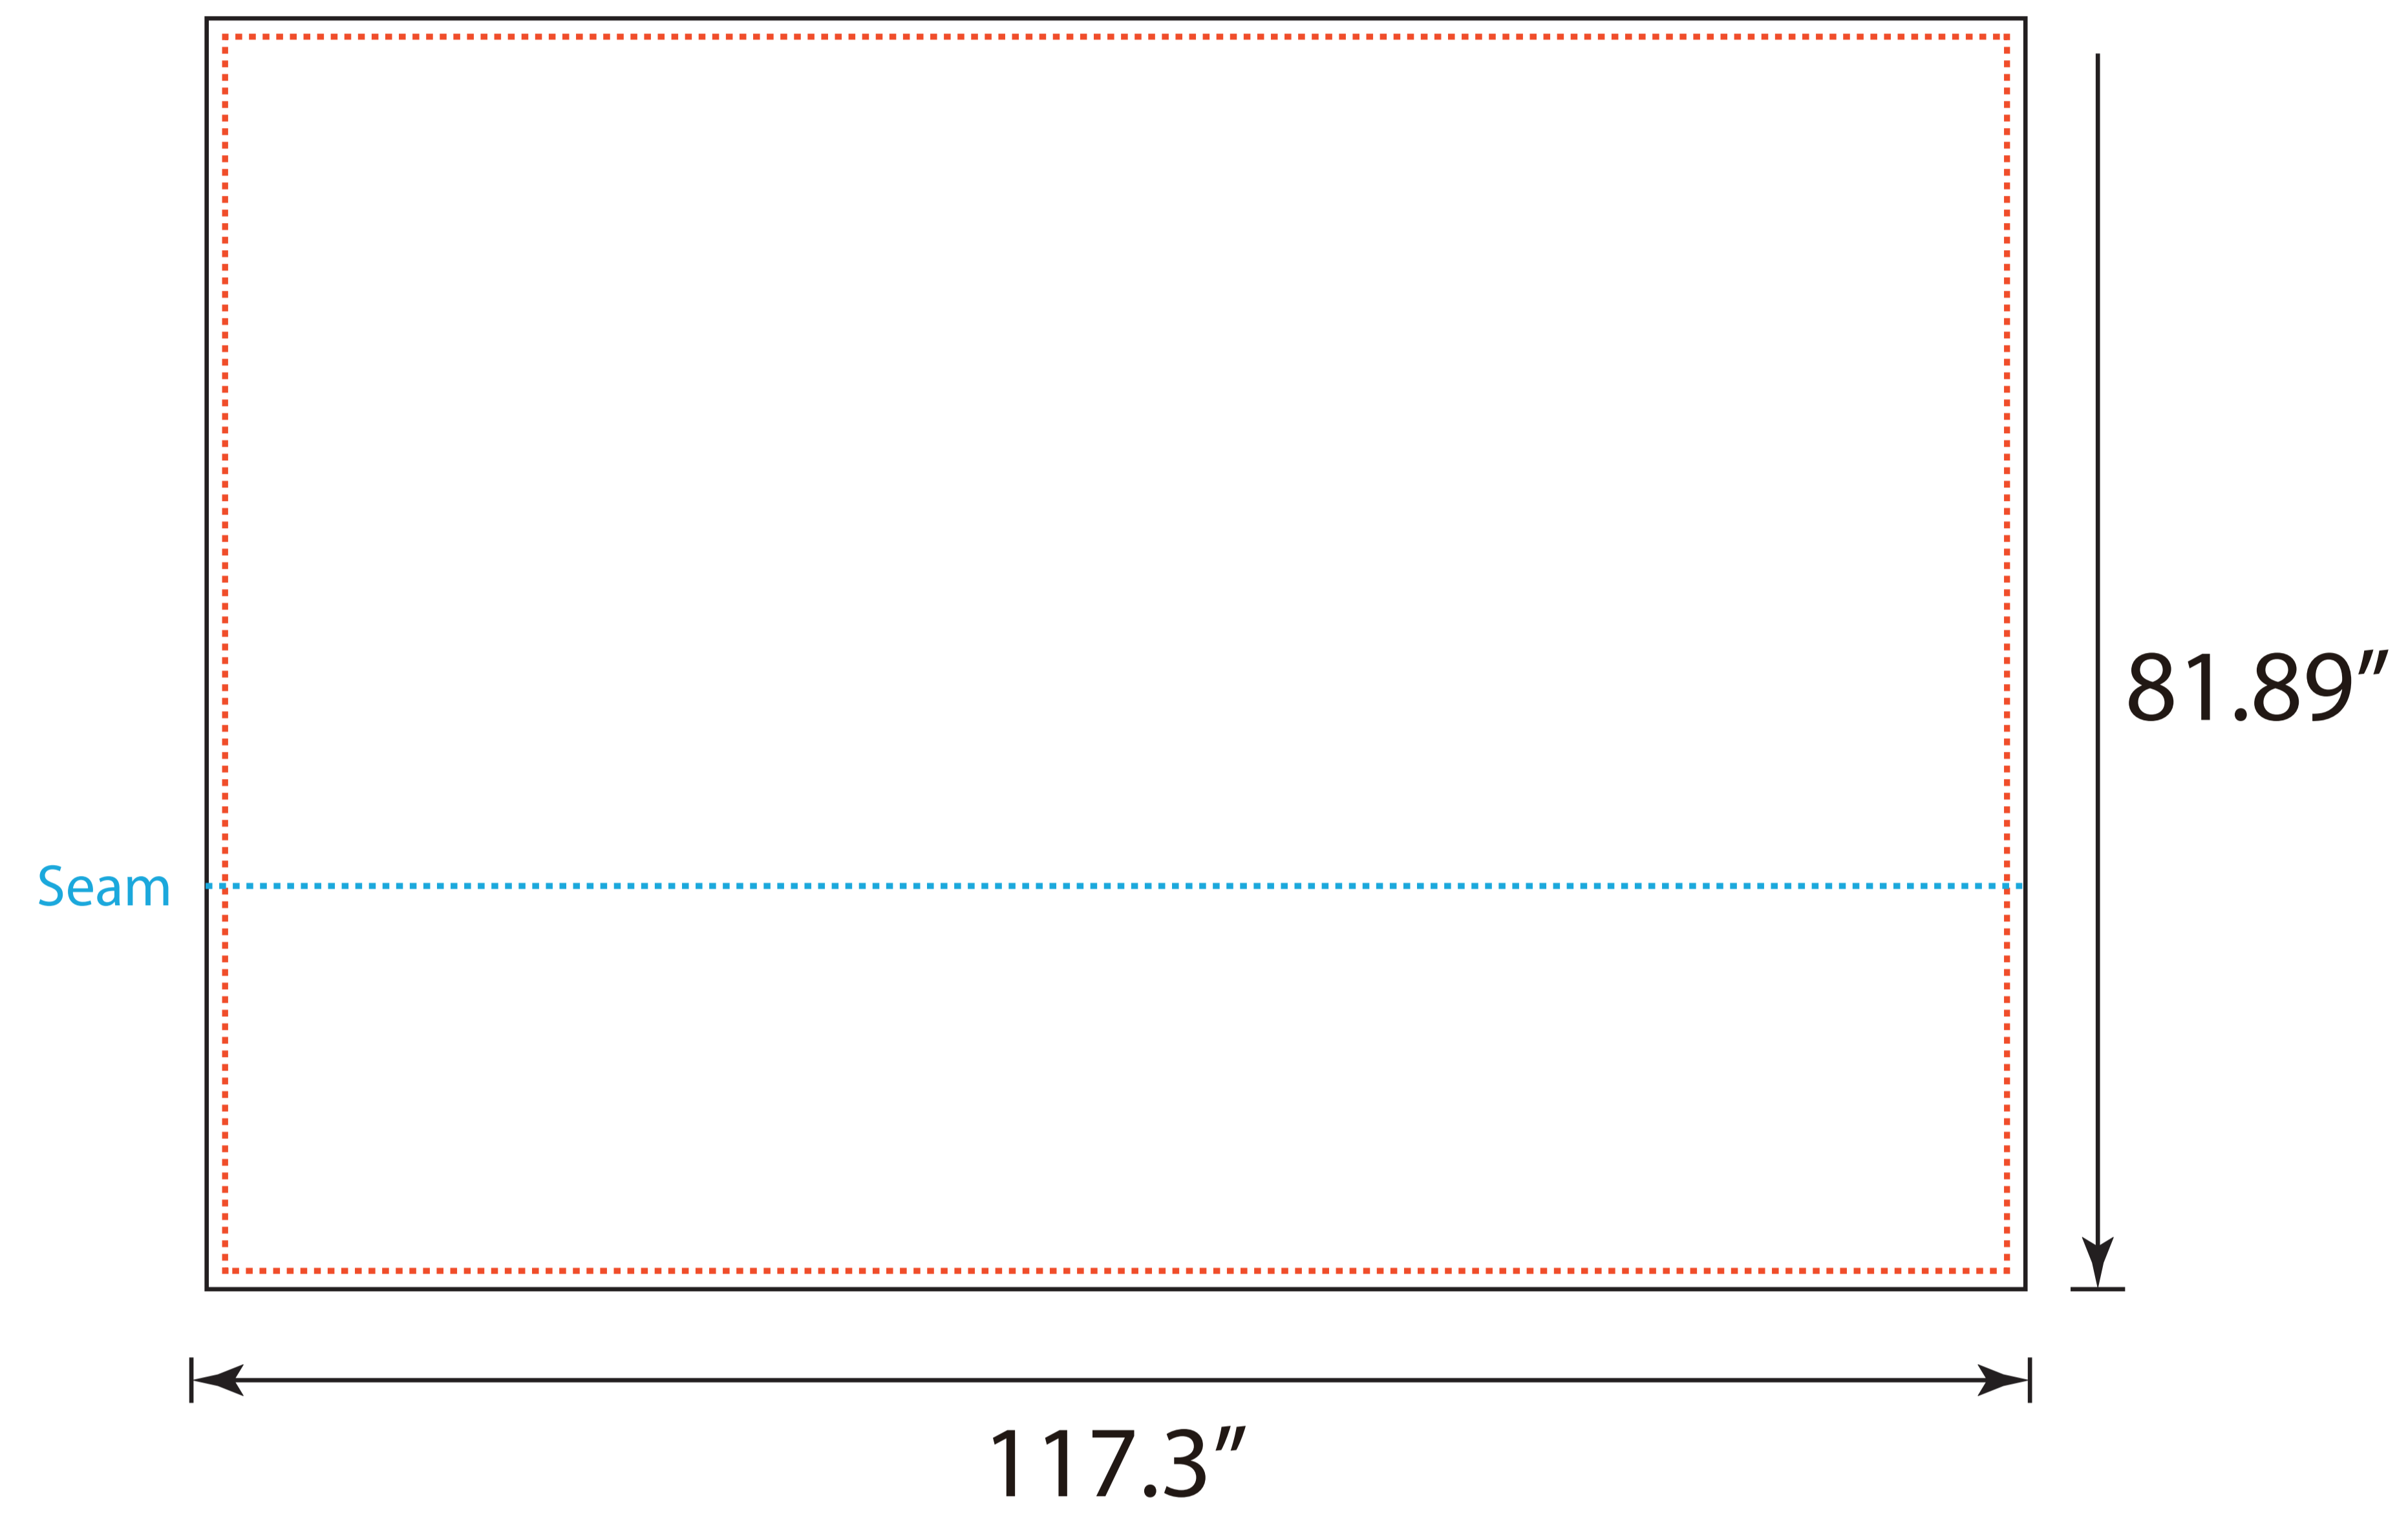

Front

Back

- Tips: 1. Please put your main artwork inside the gray area
2. Please delete the layer before saving

- Tips:
1. Please put your main artwork inside the gray area
 2. Please delete the layer before saving

Half Wall for Hex Tent-10x10-Single

- Tips: 1. Please put your main artwork inside the gray area
2. Please delete the layer before saving

Front

Back

- Tips: 1. Please put your main artwork inside the gray area
2. Please delete the layer before saving