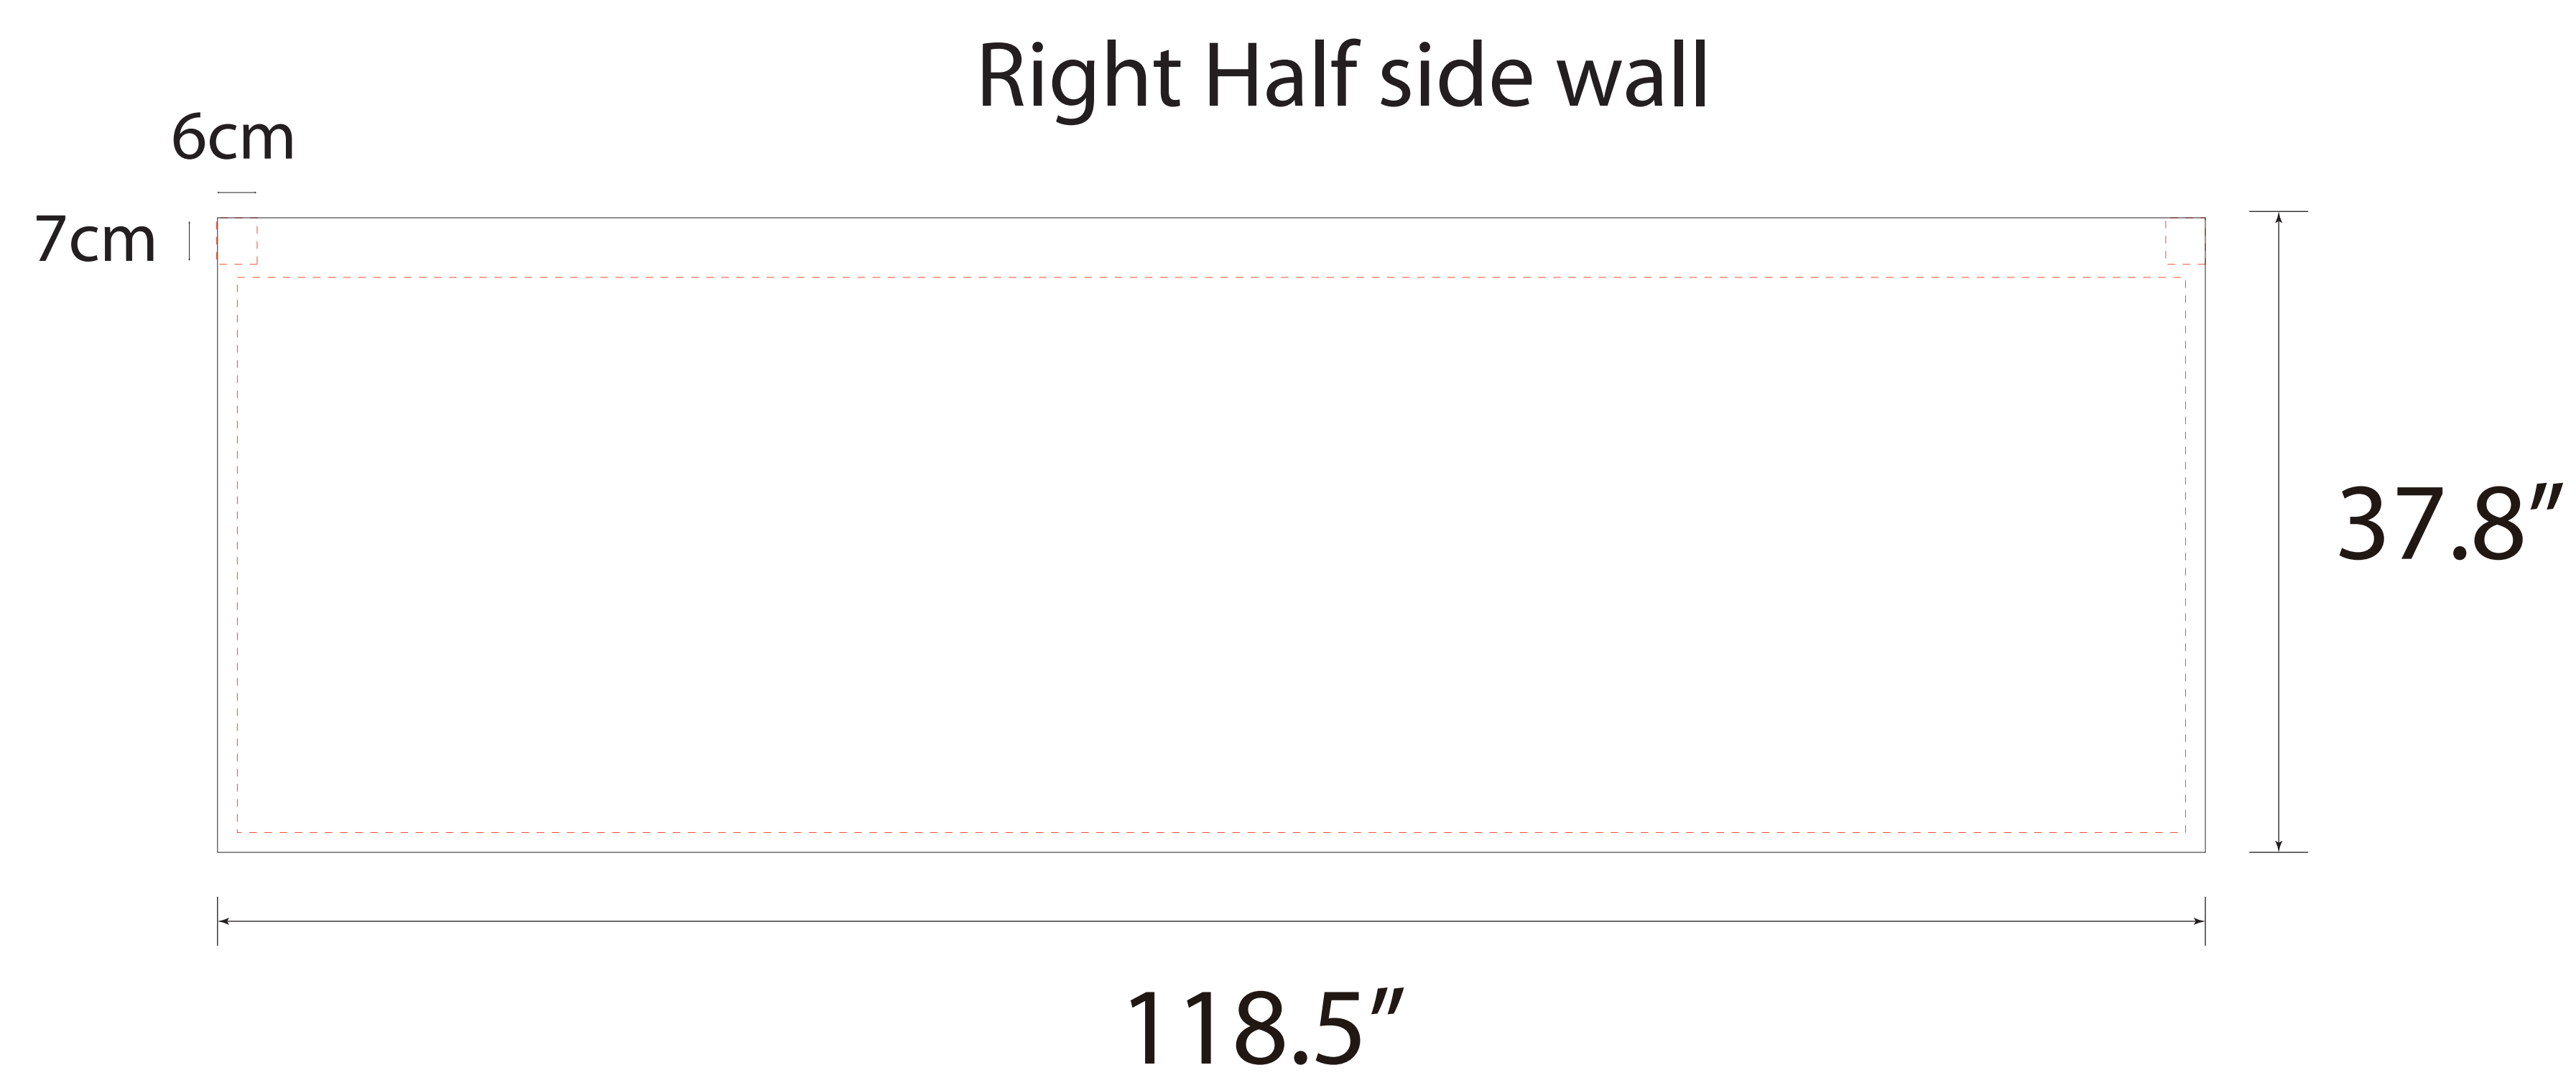

Front

Back

- Tips: 1. Please put your main artwork inside the gray area
2. Please delete the layer before saving

- Tips:
1. Please put your main artwork inside the gray area
 2. Please delete the layer before saving

Half Wall for Hex Tent-10x10-Single

- Tips: 1. Please put your main artwork inside the gray area
2. Please delete the layer before saving

Front

Back

- Tips: 1. Please put your main artwork inside the gray area
2. Please delete the layer before saving