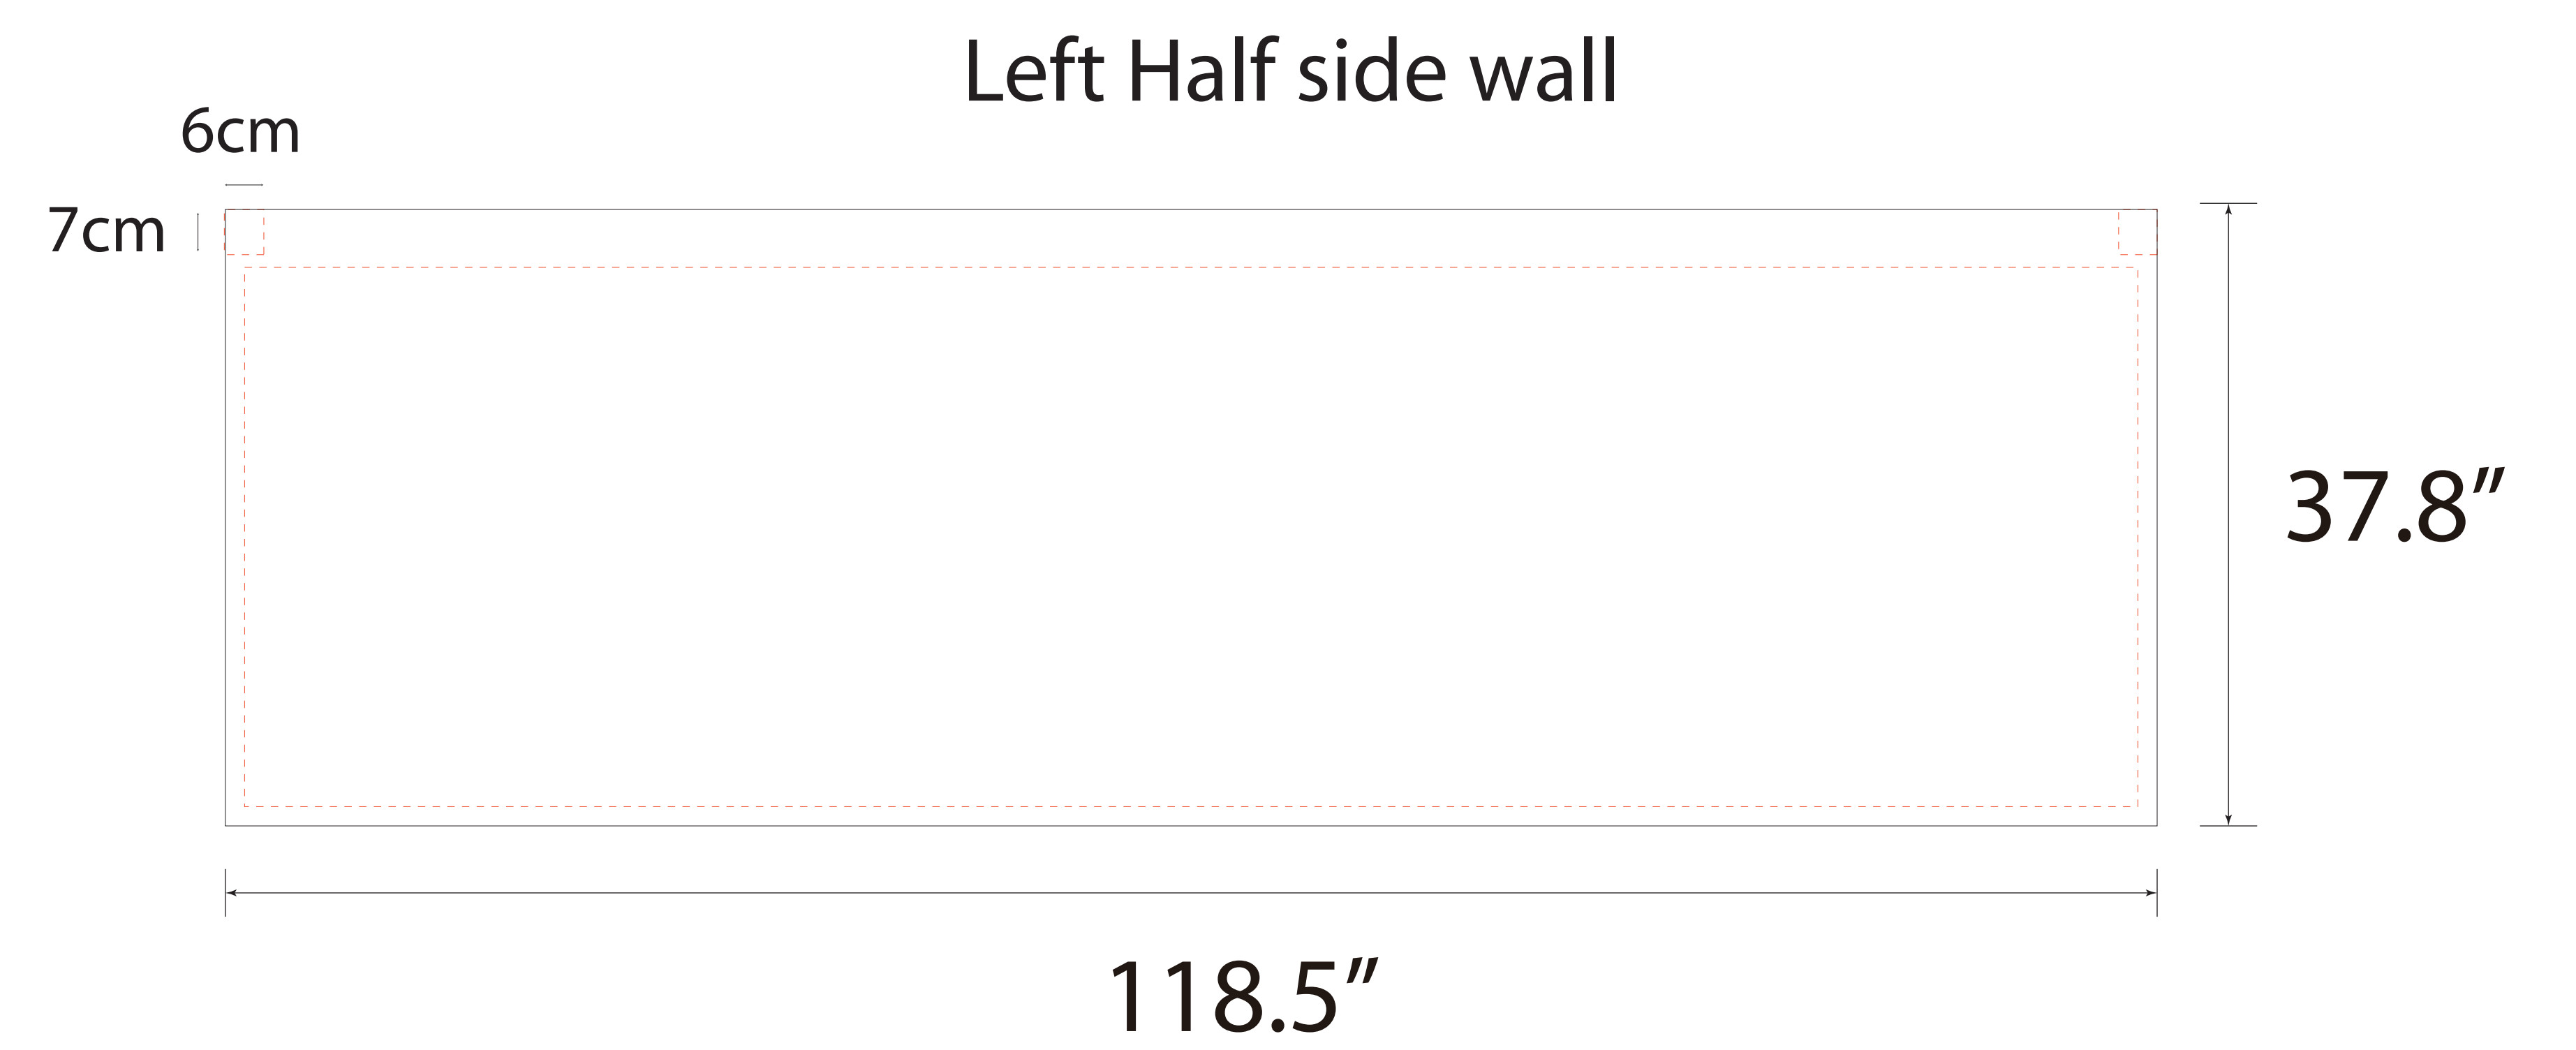

Front

Back

- Tips: 1. Please put your main artwork inside the gray area
2. Please delete the layer before saving

- Tips:
1. Please put your main artwork inside the gray area
 2. Please delete the layer before saving

Half Wall for Hex Tent-10x10-Single

- Tips: 1. Please put your main artwork inside the gray area
2. Please delete the layer before saving

Front

Back

- Tips: 1. Please put your main artwork inside the gray area
2. Please delete the layer before saving