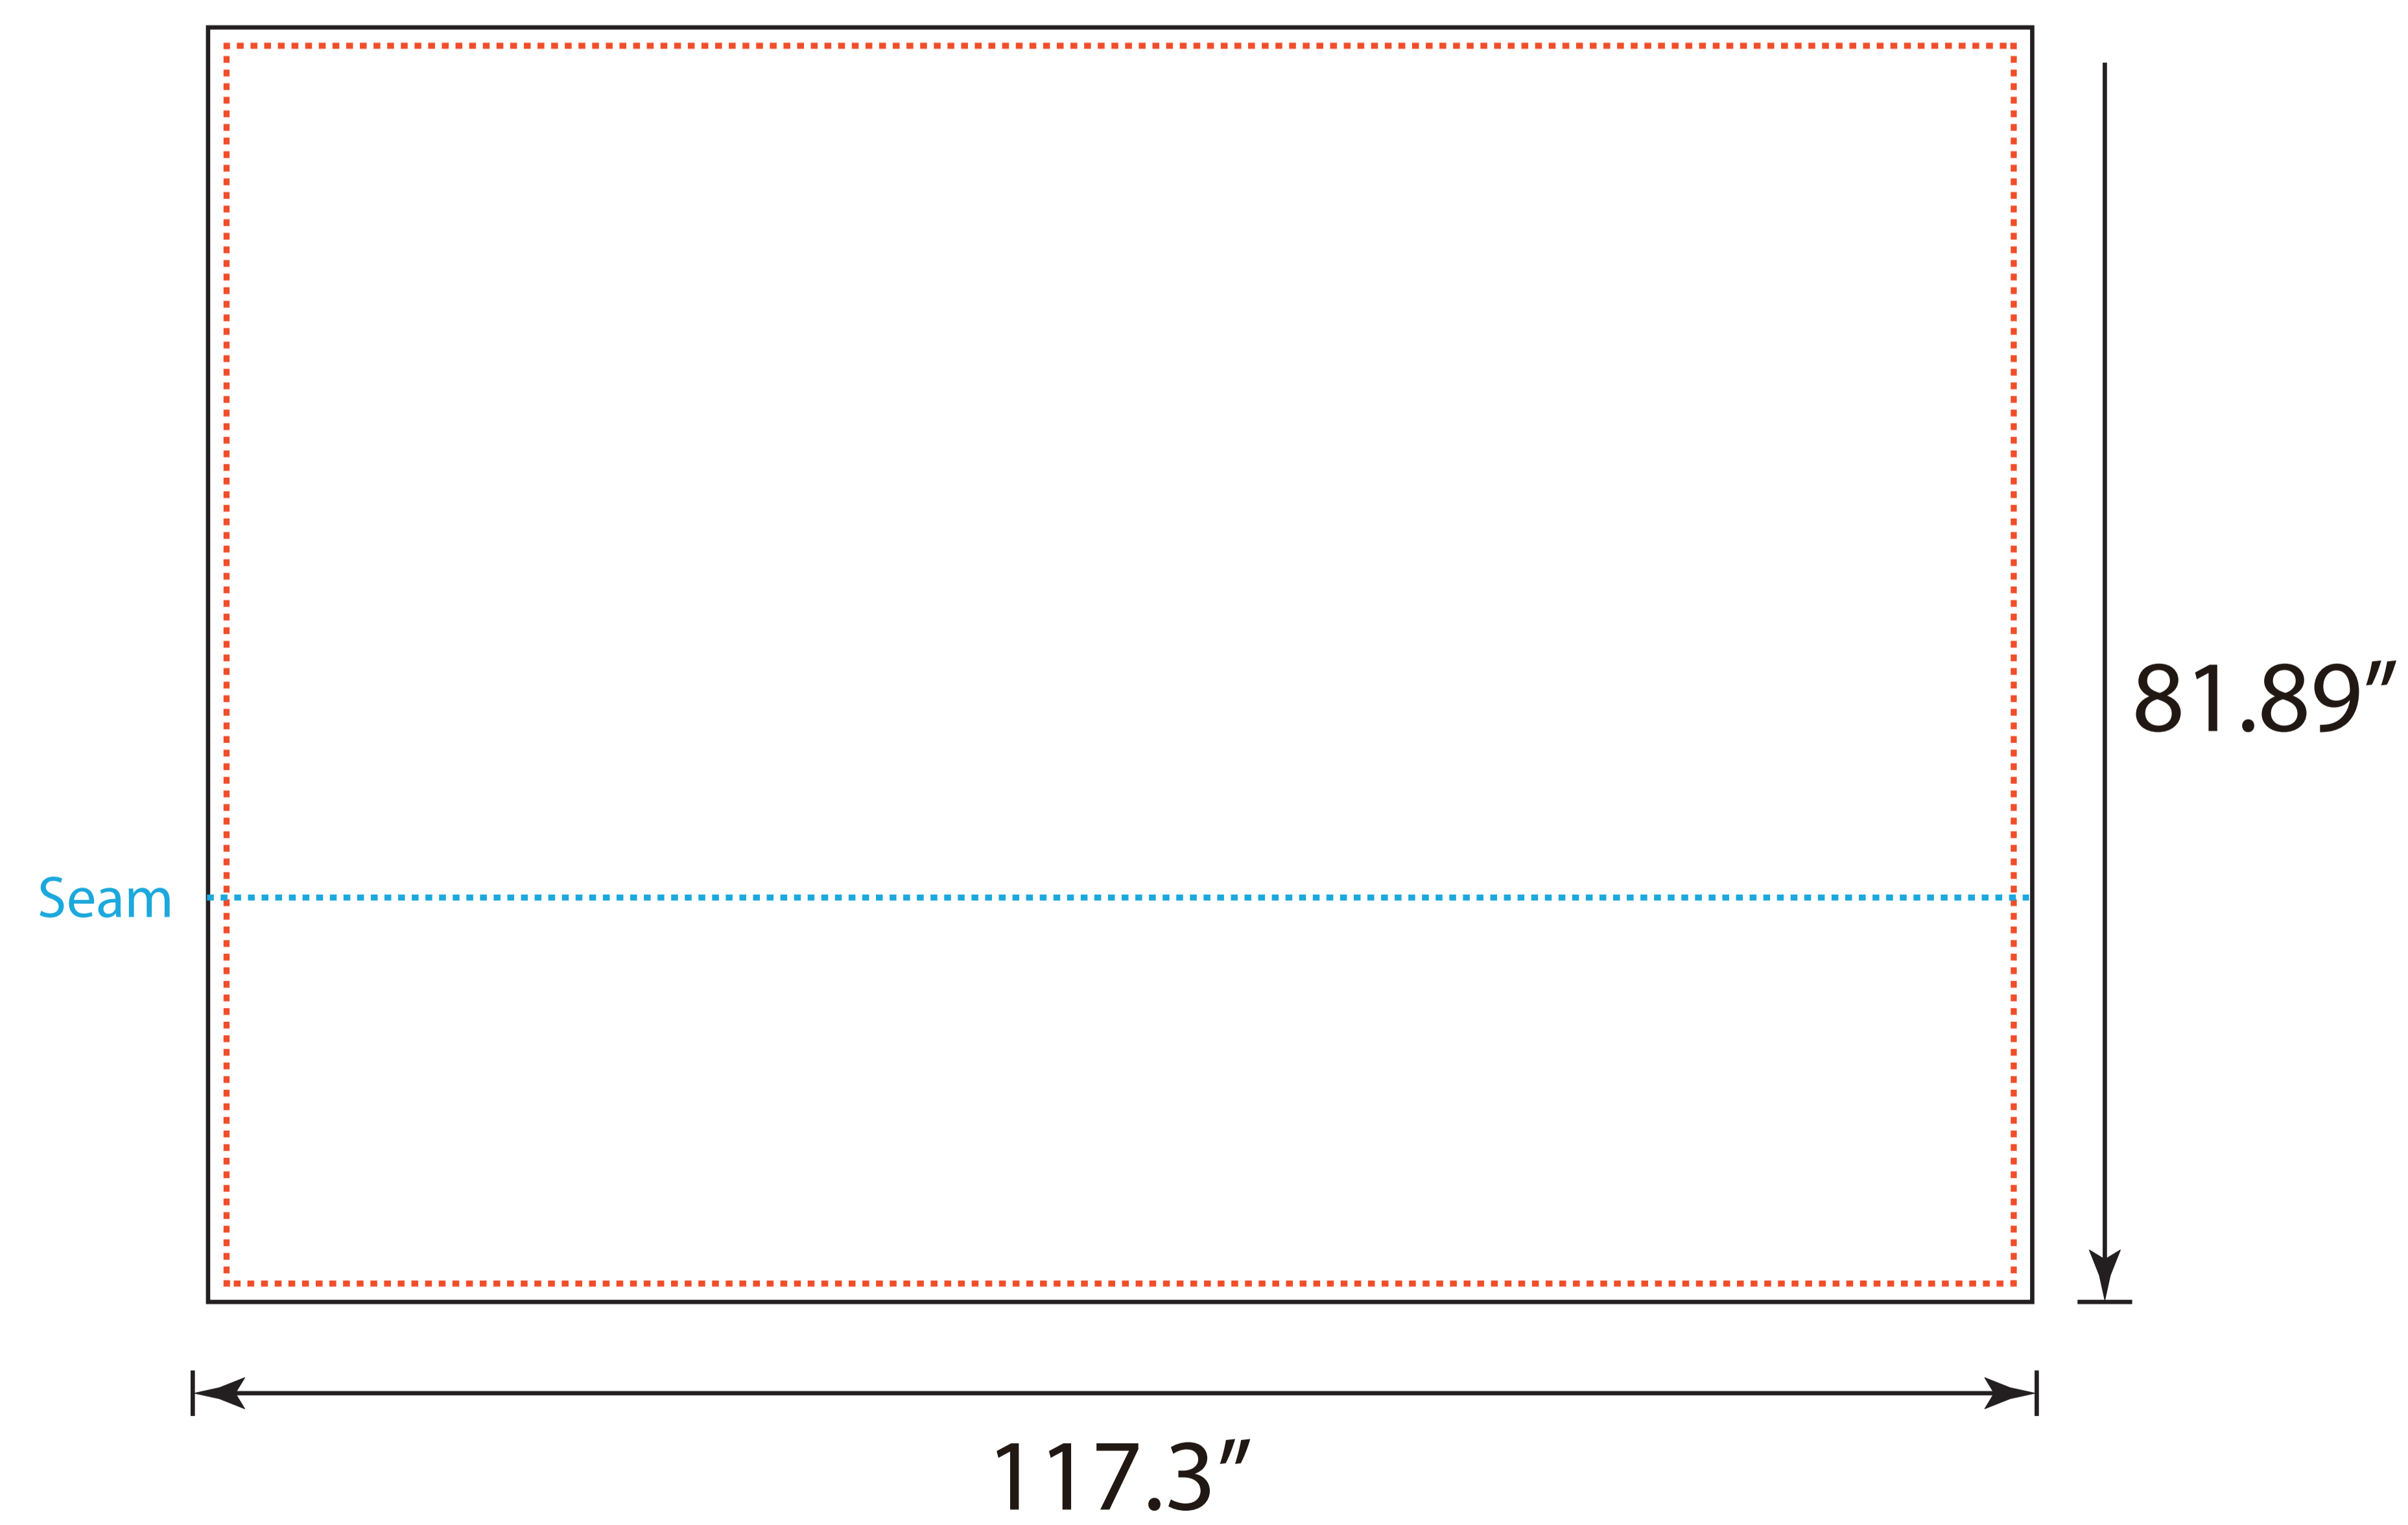

Front

Back

- Tips: 1. Please put your main artwork inside the gray area
2. Please delete the layer before saving

- Tips:
1. Please put your main artwork inside the gray area
 2. Please delete the layer before saving

Half Wall for Hex Tent-10x10-Single

- Tips: 1. Please put your main artwork inside the gray area
2. Please delete the layer before saving

Front

Back

- Tips: 1. Please put your main artwork inside the gray area
2. Please delete the layer before saving