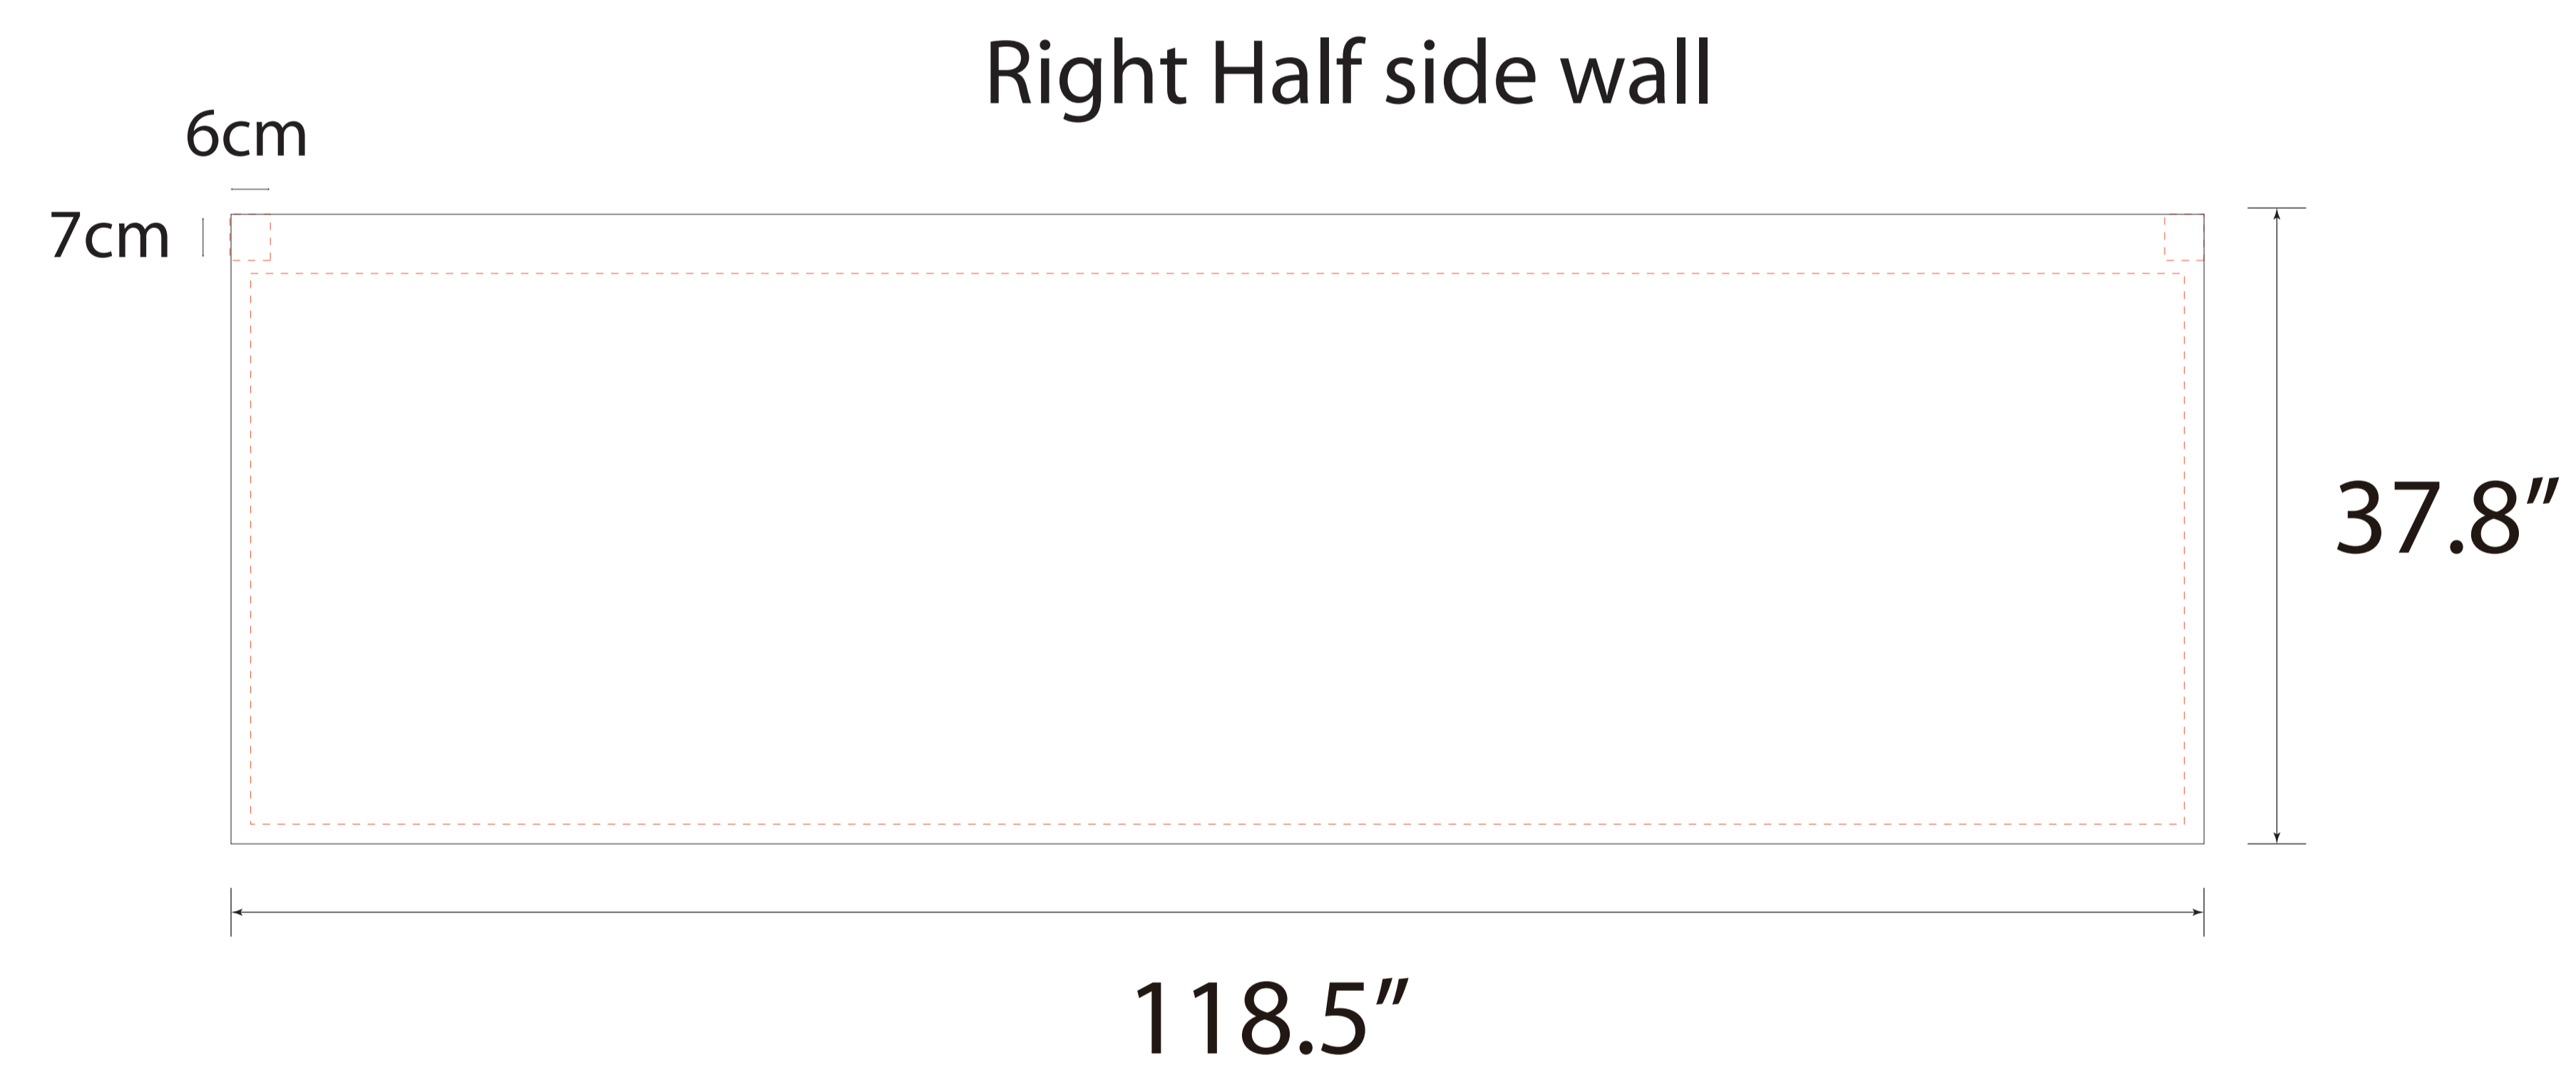

Front

Back

- Tips: 1. Please put your main artwork inside the gray area
2. Please delete the layer before saving

- Tips:
1. Please put your main artwork inside the gray area
 2. Please delete the layer before saving

Half Wall for Hex Tent-10x10-Single

- Tips: 1. Please put your main artwork inside the gray area
2. Please delete the layer before saving

Front

Back

- Tips: 1. Please put your main artwork inside the gray area
2. Please delete the layer before saving