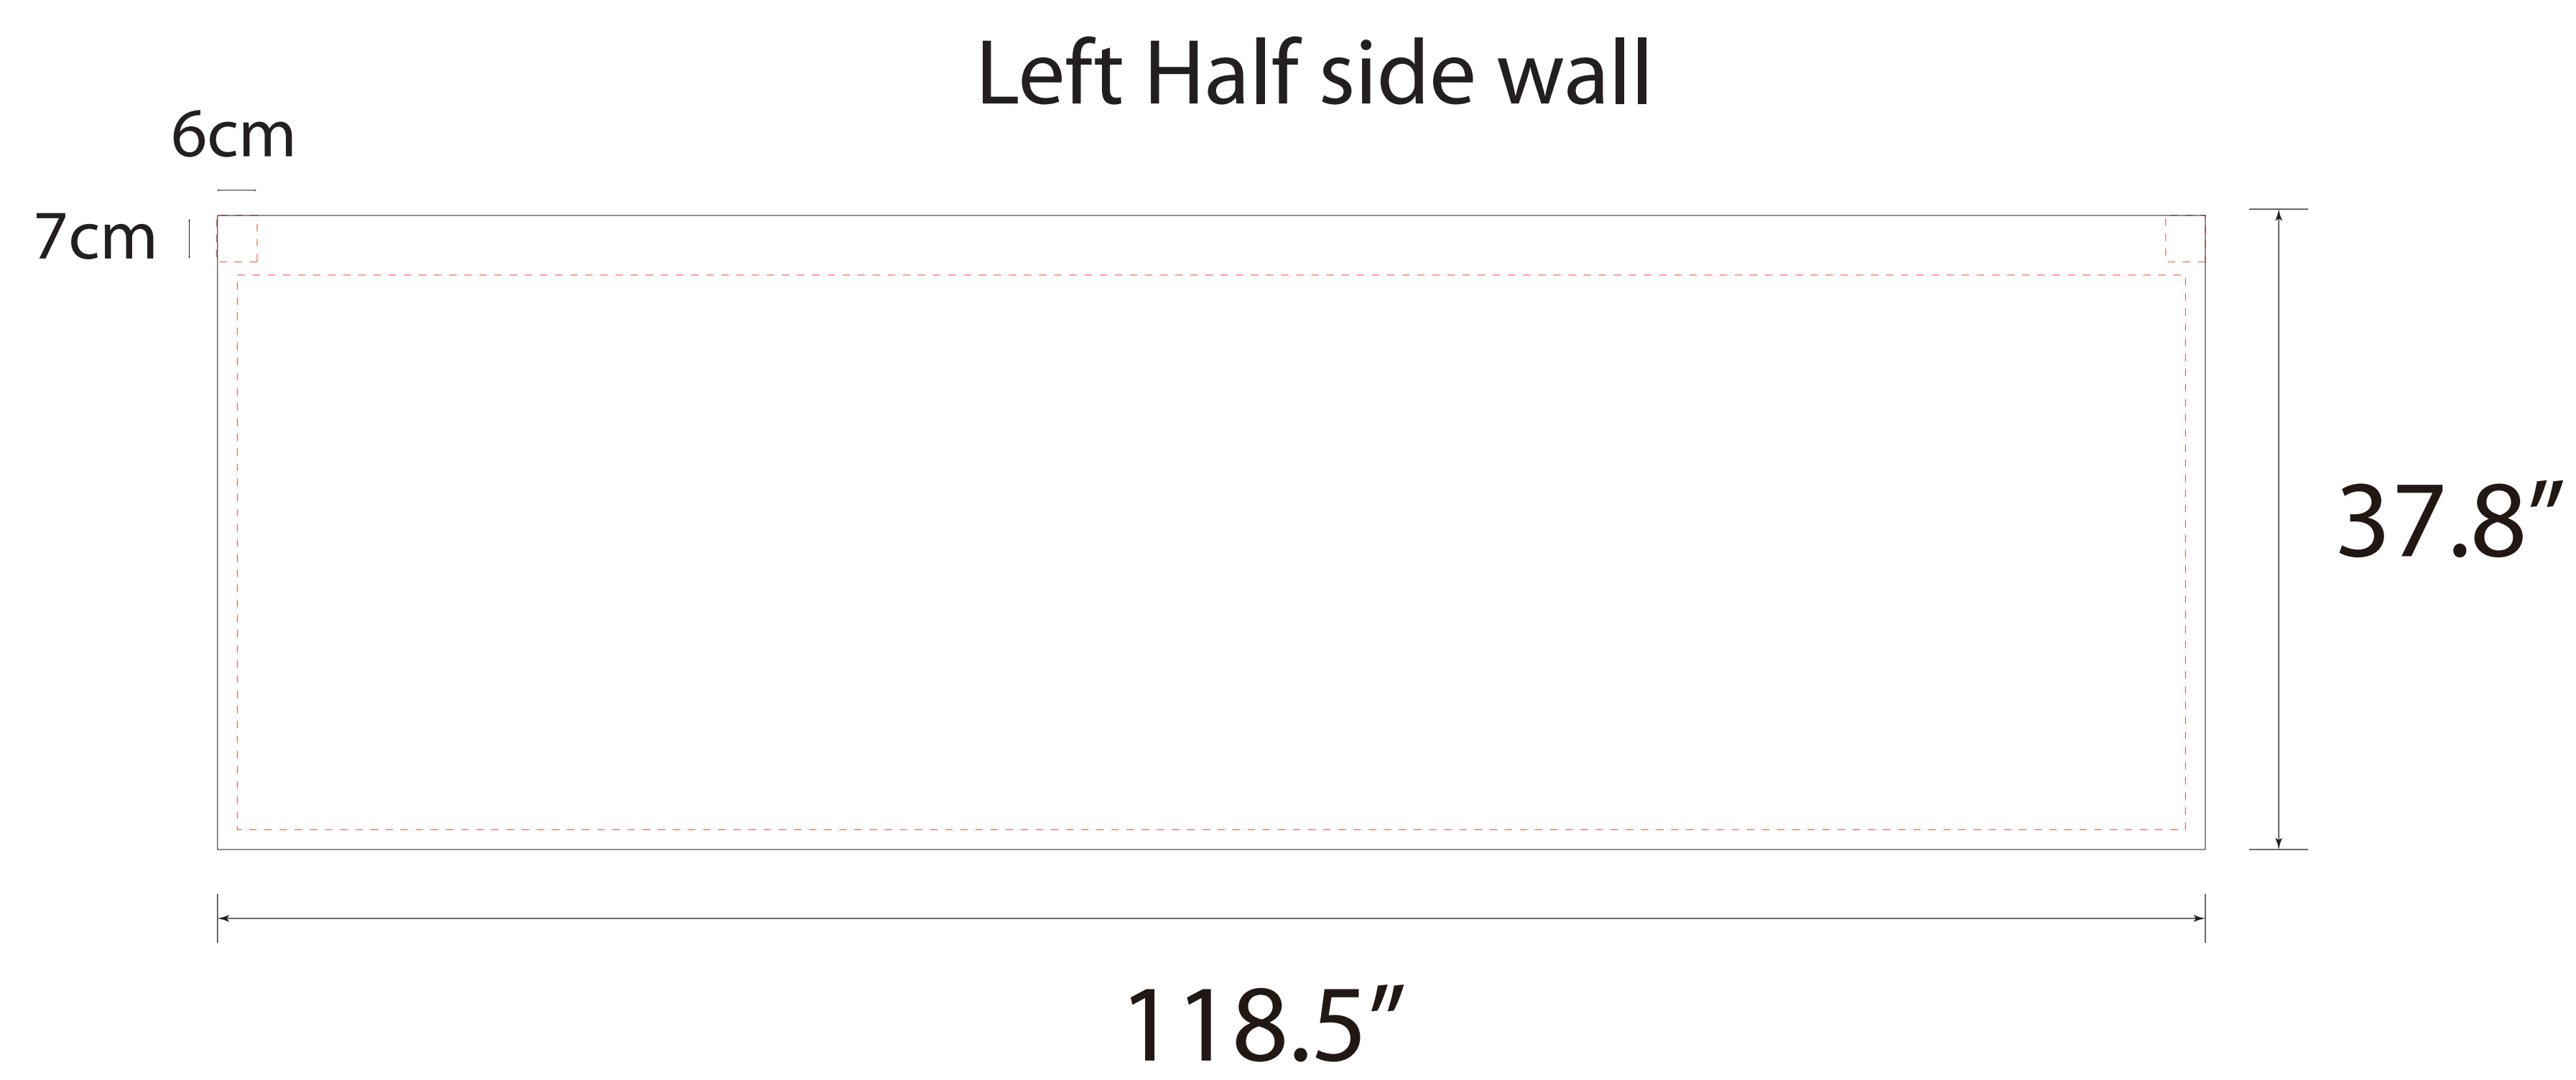

Front

Back

- Tips: 1. Please put your main artwork inside the gray area
2. Please delete the layer before saving

- Tips:
1. Please put your main artwork inside the gray area
 2. Please delete the layer before saving

Half Wall for Hex Tent-10x10-Single

- Tips: 1. Please put your main artwork inside the gray area
2. Please delete the layer before saving

Front

Back

- Tips: 1. Please put your main artwork inside the gray area
2. Please delete the layer before saving