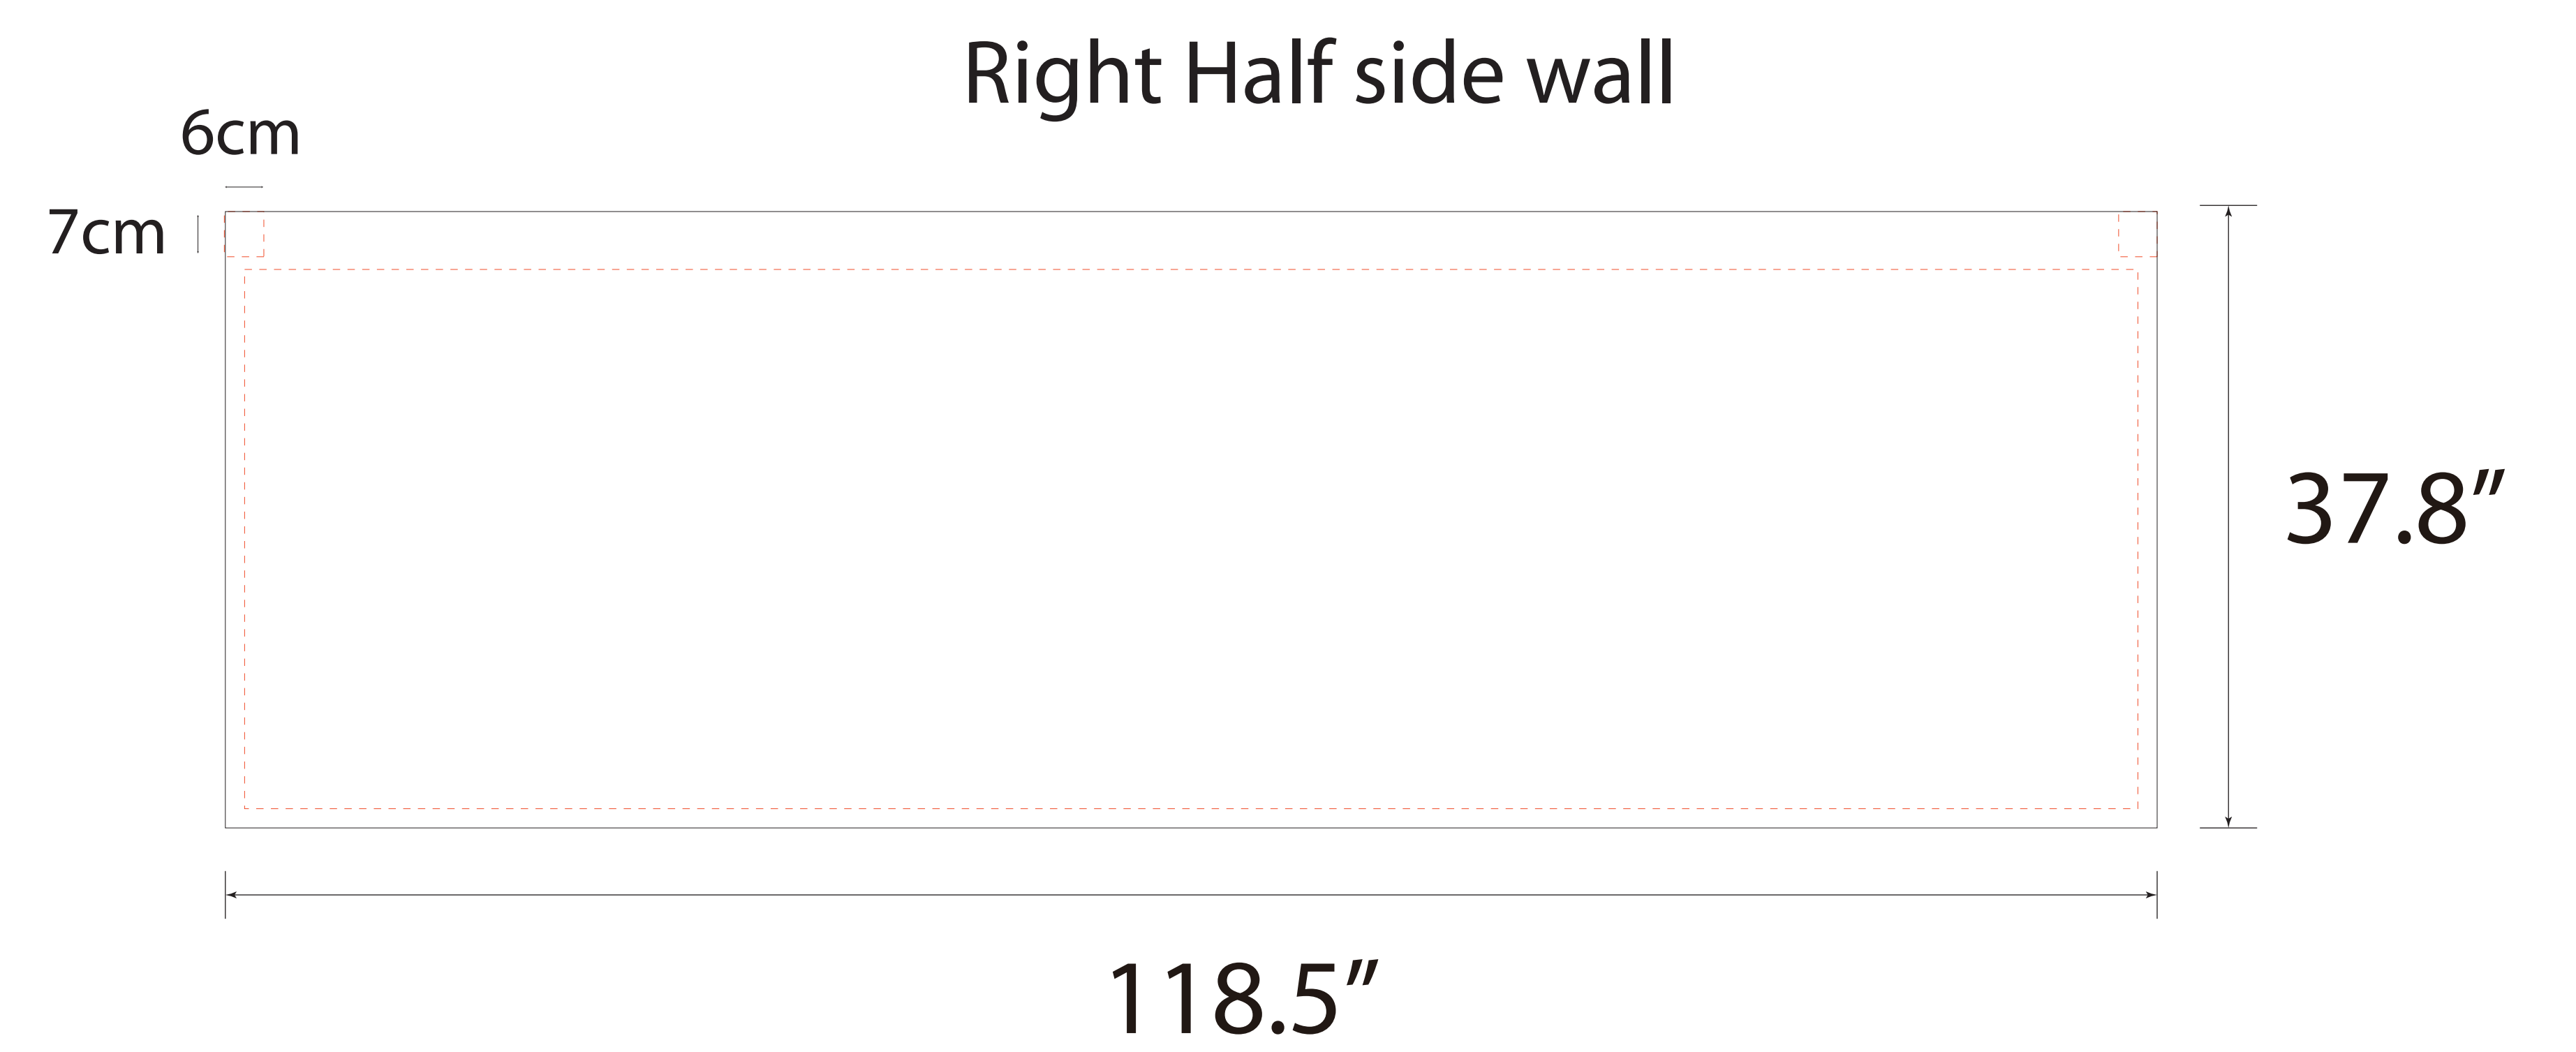

Front

Back

- Tips: 1. Please put your main artwork inside the gray area
2. Please delete the layer before saving

- Tips:
1. Please put your main artwork inside the gray area
 2. Please delete the layer before saving

Half Wall for Hex Tent-10x10-Single

- Tips: 1. Please put your main artwork inside the gray area
2. Please delete the layer before saving

Front

Back

- Tips: 1. Please put your main artwork inside the gray area
2. Please delete the layer before saving