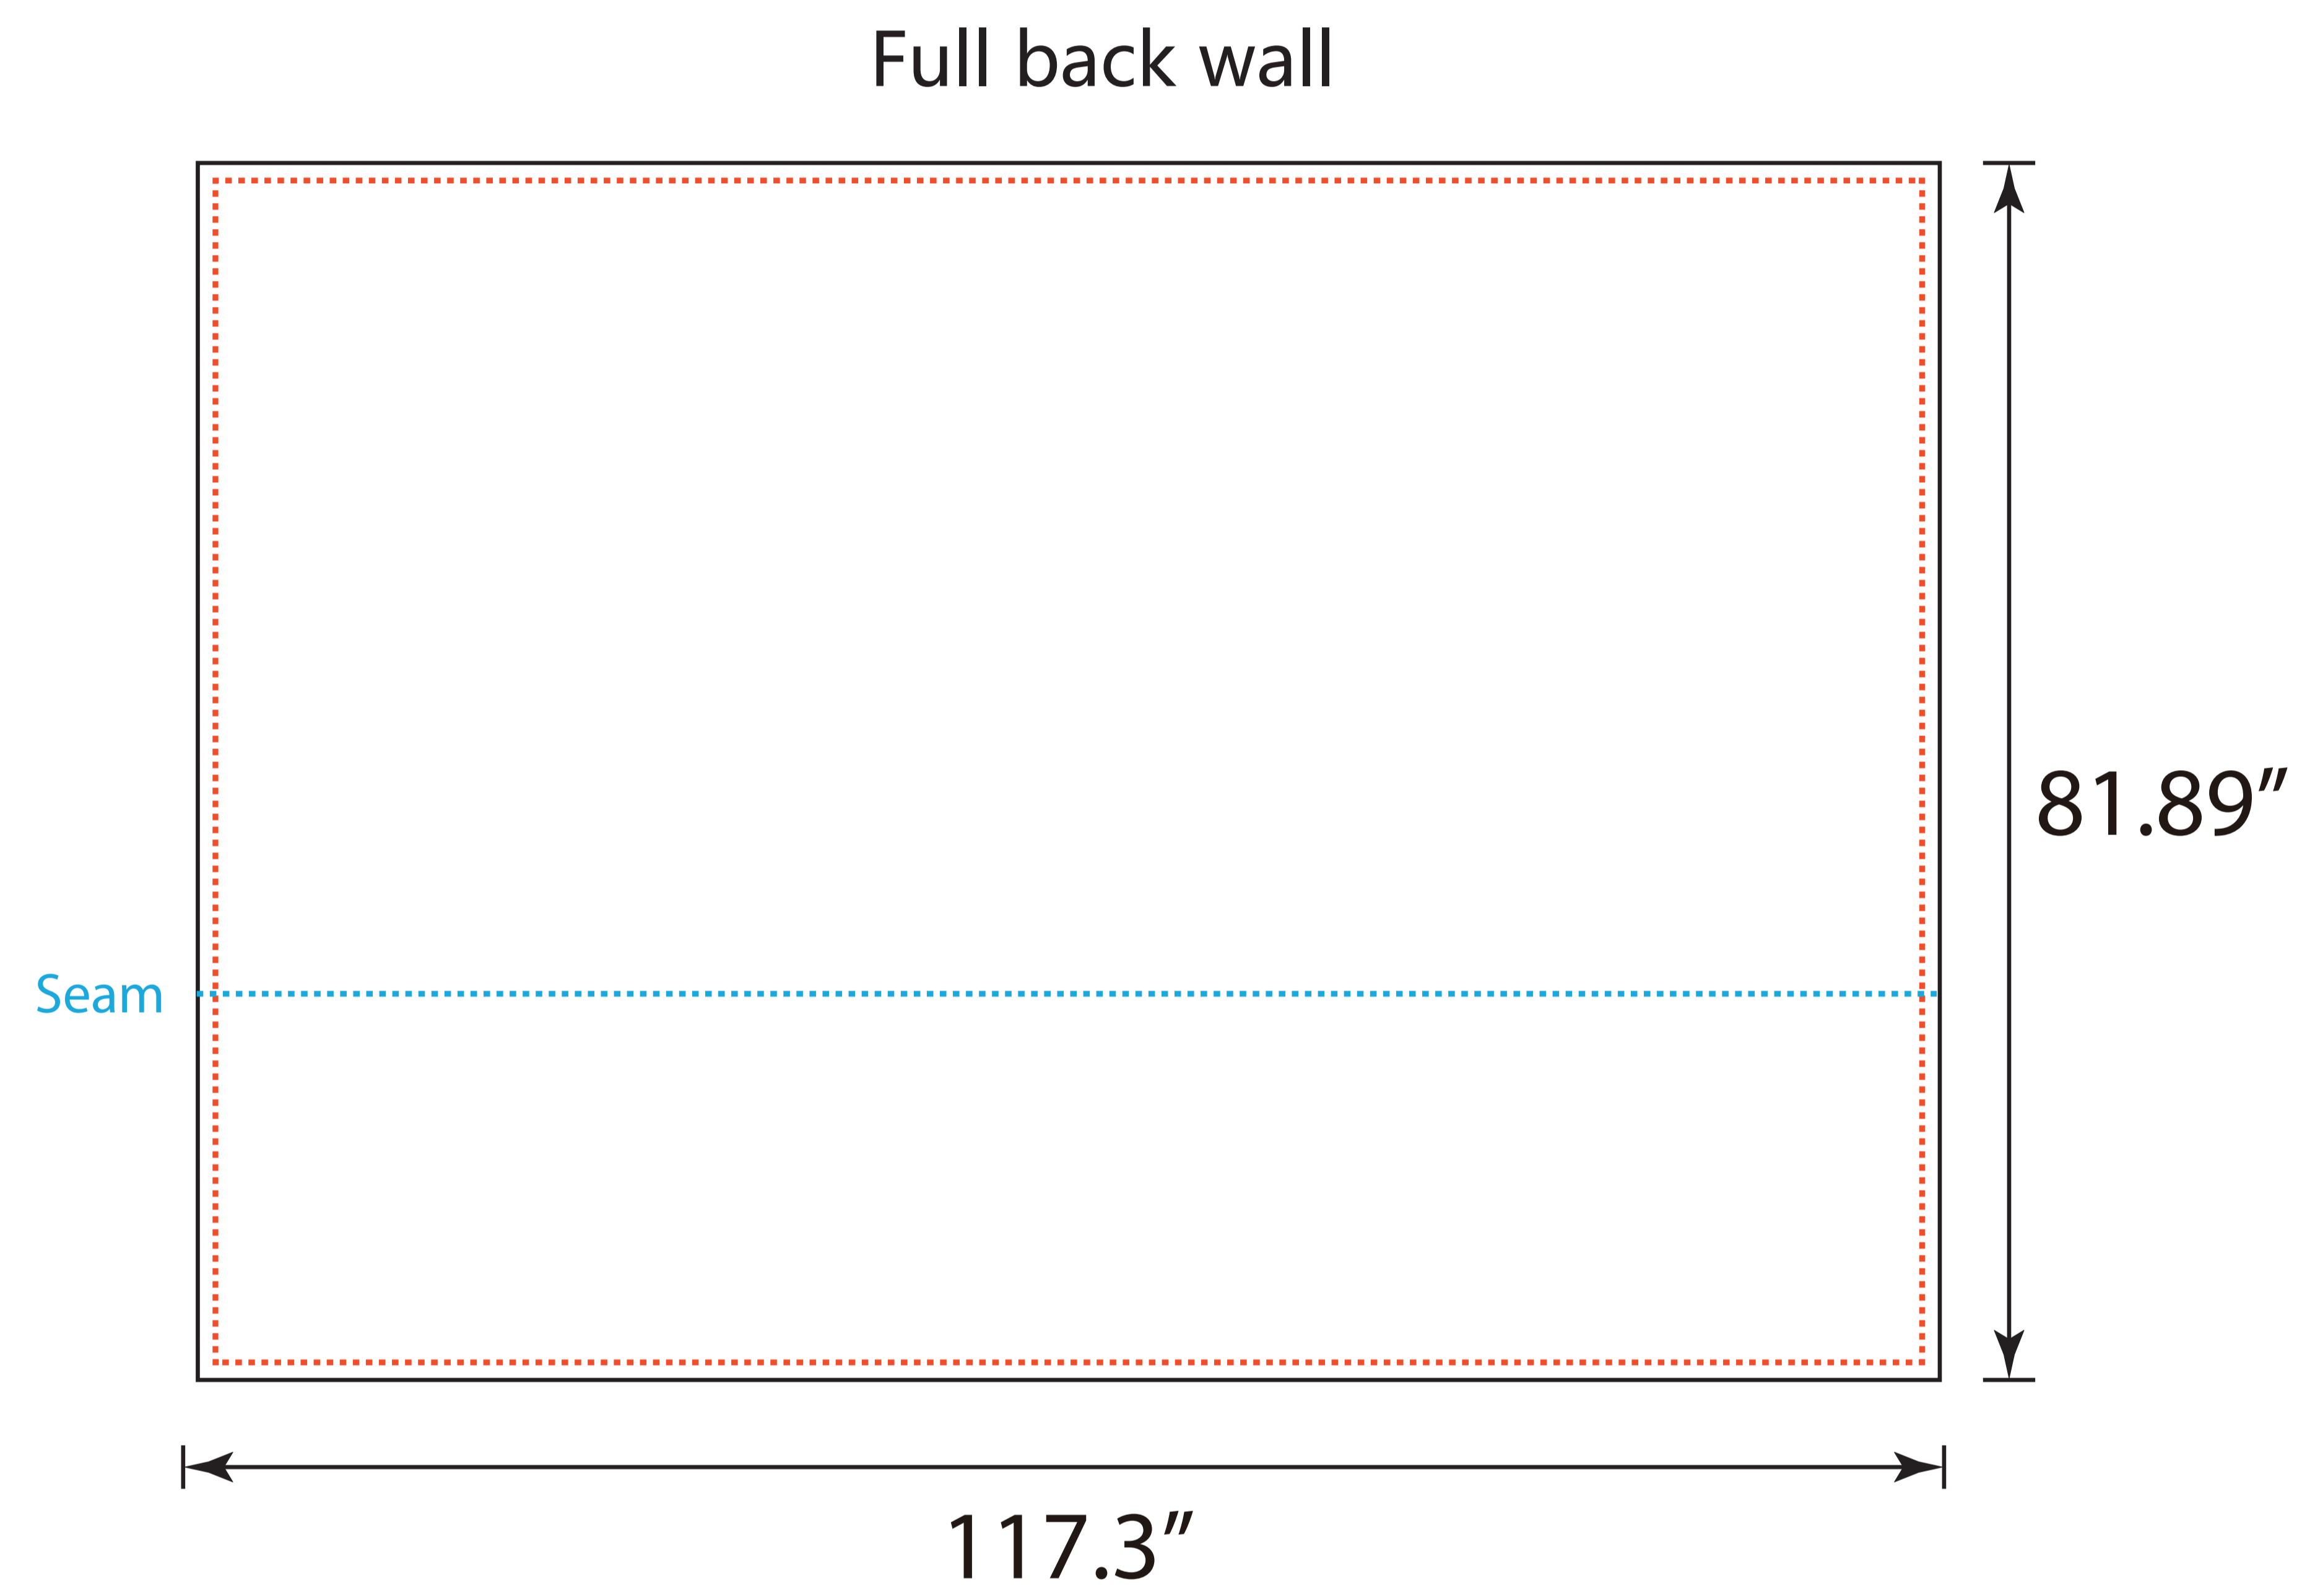

Front

Back

- Tips: 1. Please put your main artwork inside the gray area
2. Please delete the layer before saving

- Tips:
1. Please put your main artwork inside the gray area
 2. Please delete the layer before saving

Half Wall for Hex Tent-10x10-Single

- Tips: 1. Please put your main artwork inside the gray area
2. Please delete the layer before saving

Front

Back

- Tips: 1. Please put your main artwork inside the gray area
2. Please delete the layer before saving