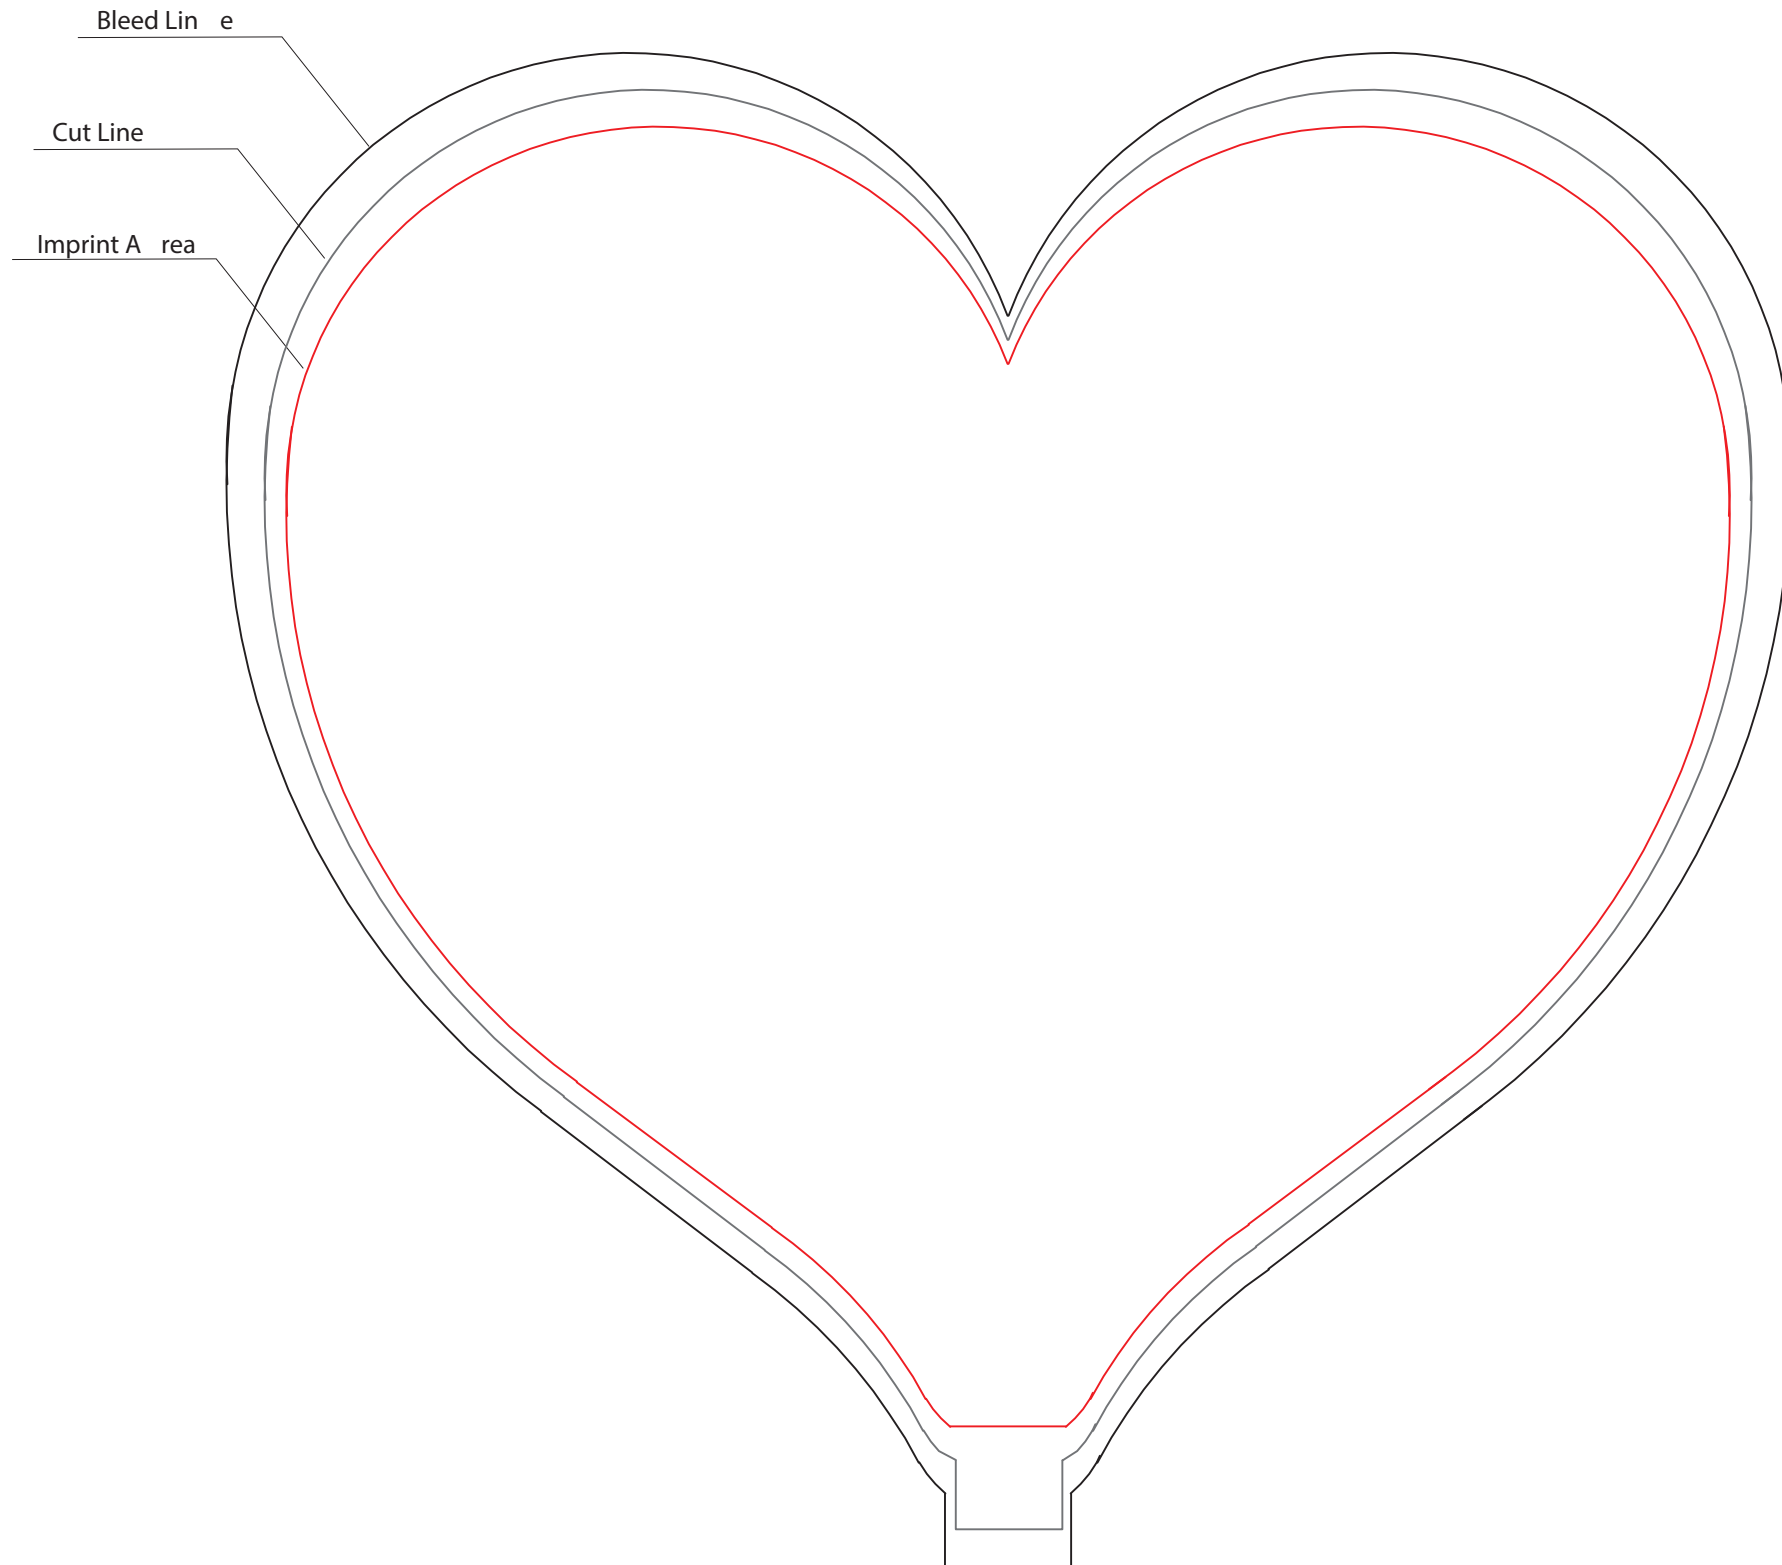

Artwork Requirements: Vectorized artwork or 300dpi CMYK bitmap at size. Can not do a paid color match .
Imprint Area Dimensions: 7 7/8" W by 8 1/4" H

SECOND SIDE IMPRINT WILL BE INTERRUPTED
BY THE HANDLE AS SHOWN