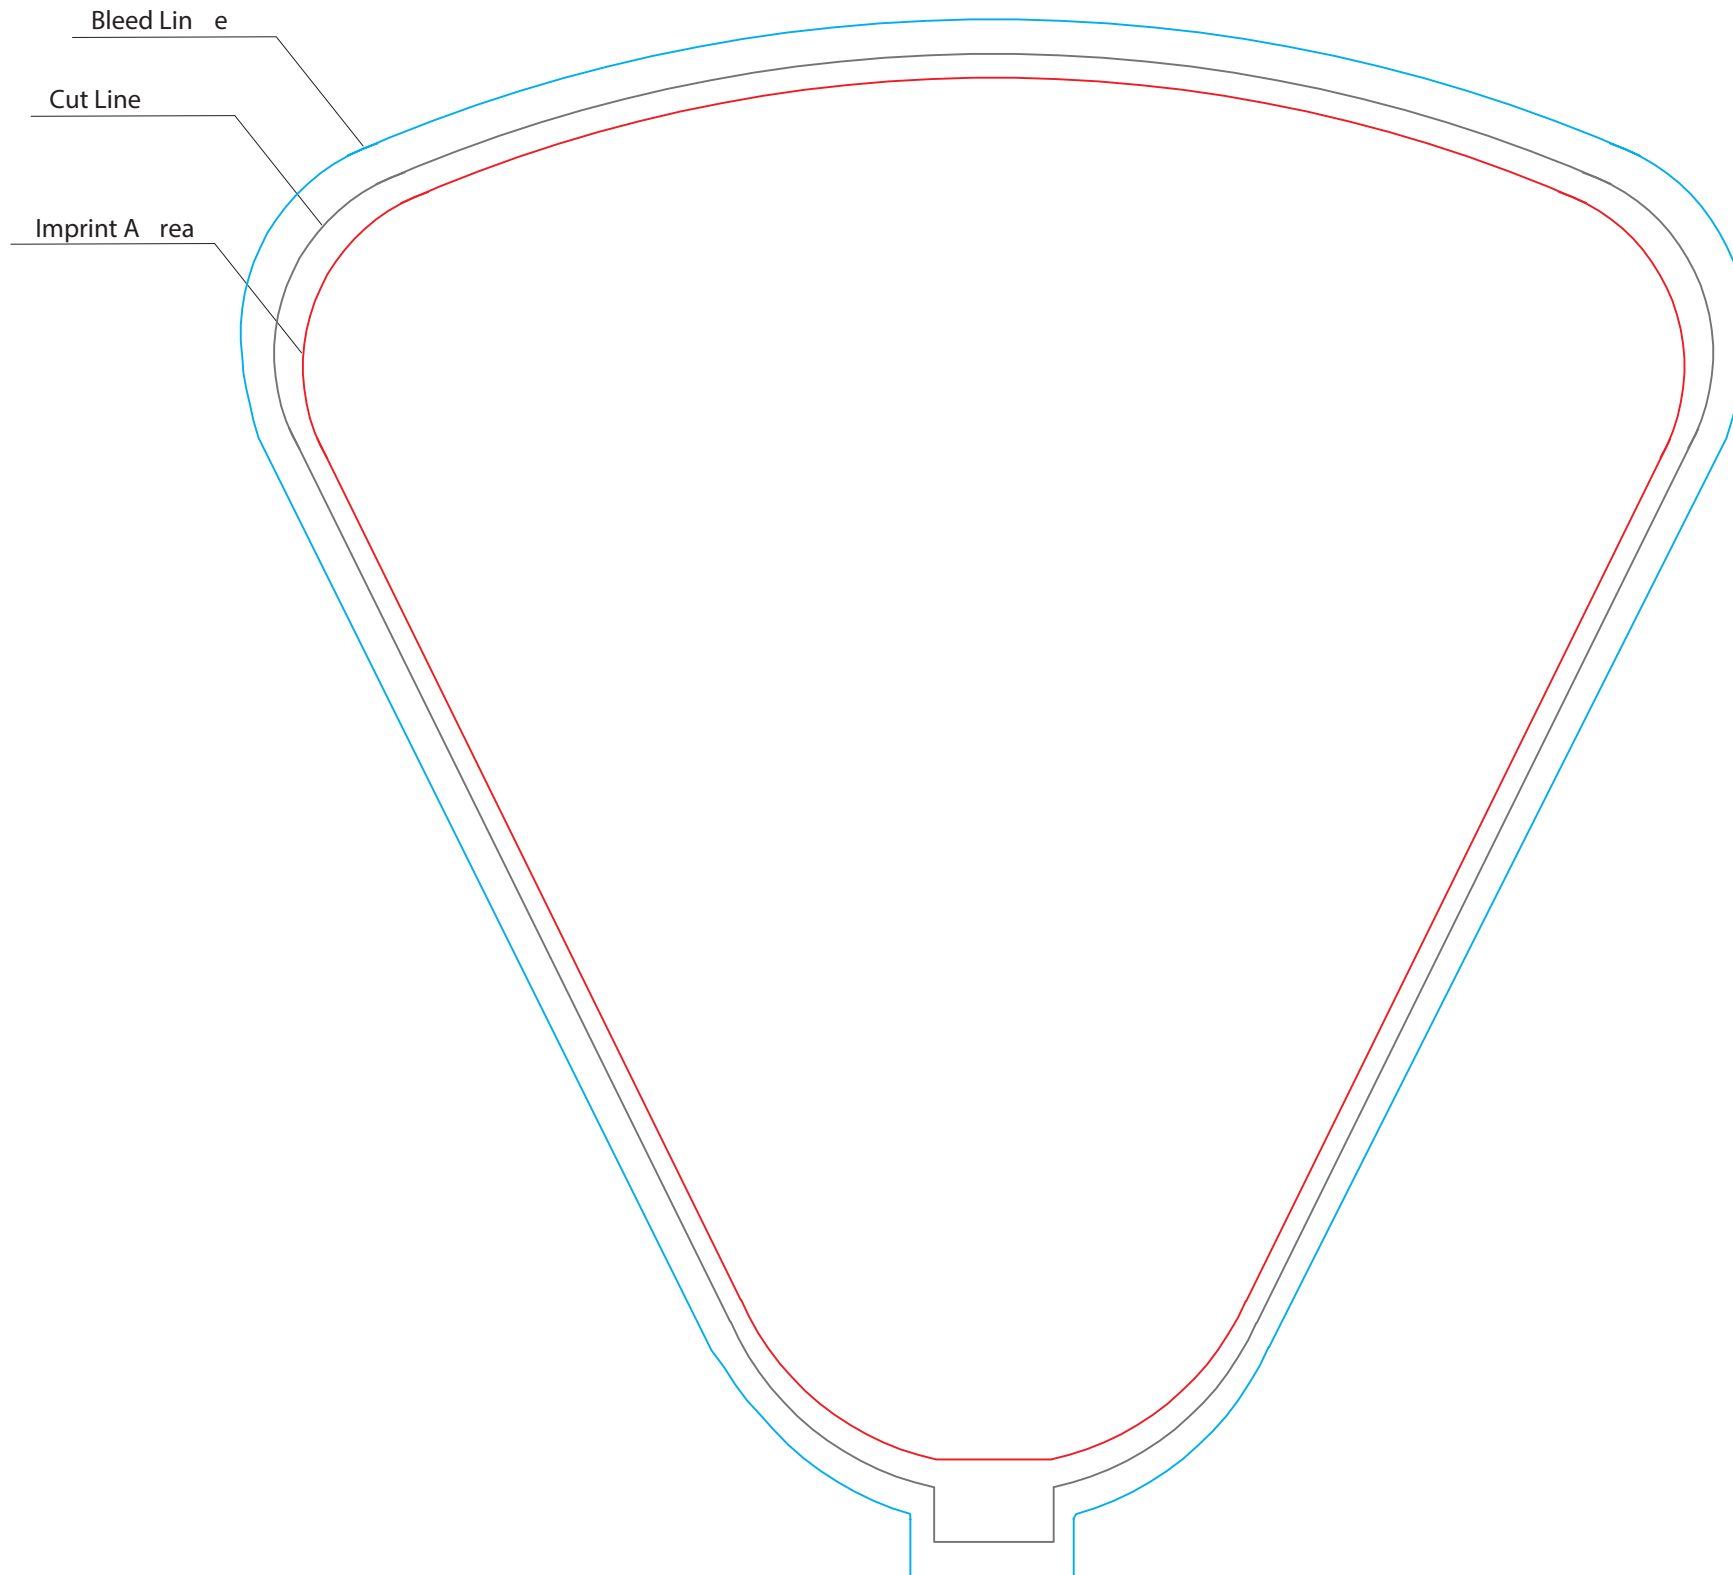

Artwork Requirements: Vectorized artwork or 300dpi CMYK bitmap at size. Can not do a paid color match.  
Imprint Area Dimensions: 7 7/8" W by 8 1/4" H

SECOND SIDE IMPRINT WILL BE INTERRUPTED  
BY THE HANDLE AS SHOWN