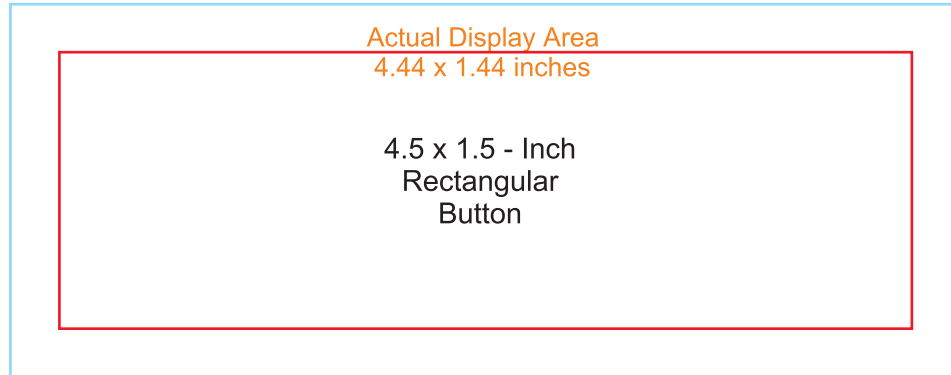

Button Bleed Line - 4.95 x 1.94 inches

*Your design is the most important part of your button.
The display area is the front flat area of button, before
it starts to curve around the edge of the button.
The bleed area is so that your background colors go all
the way around the edge of the button to the back.*