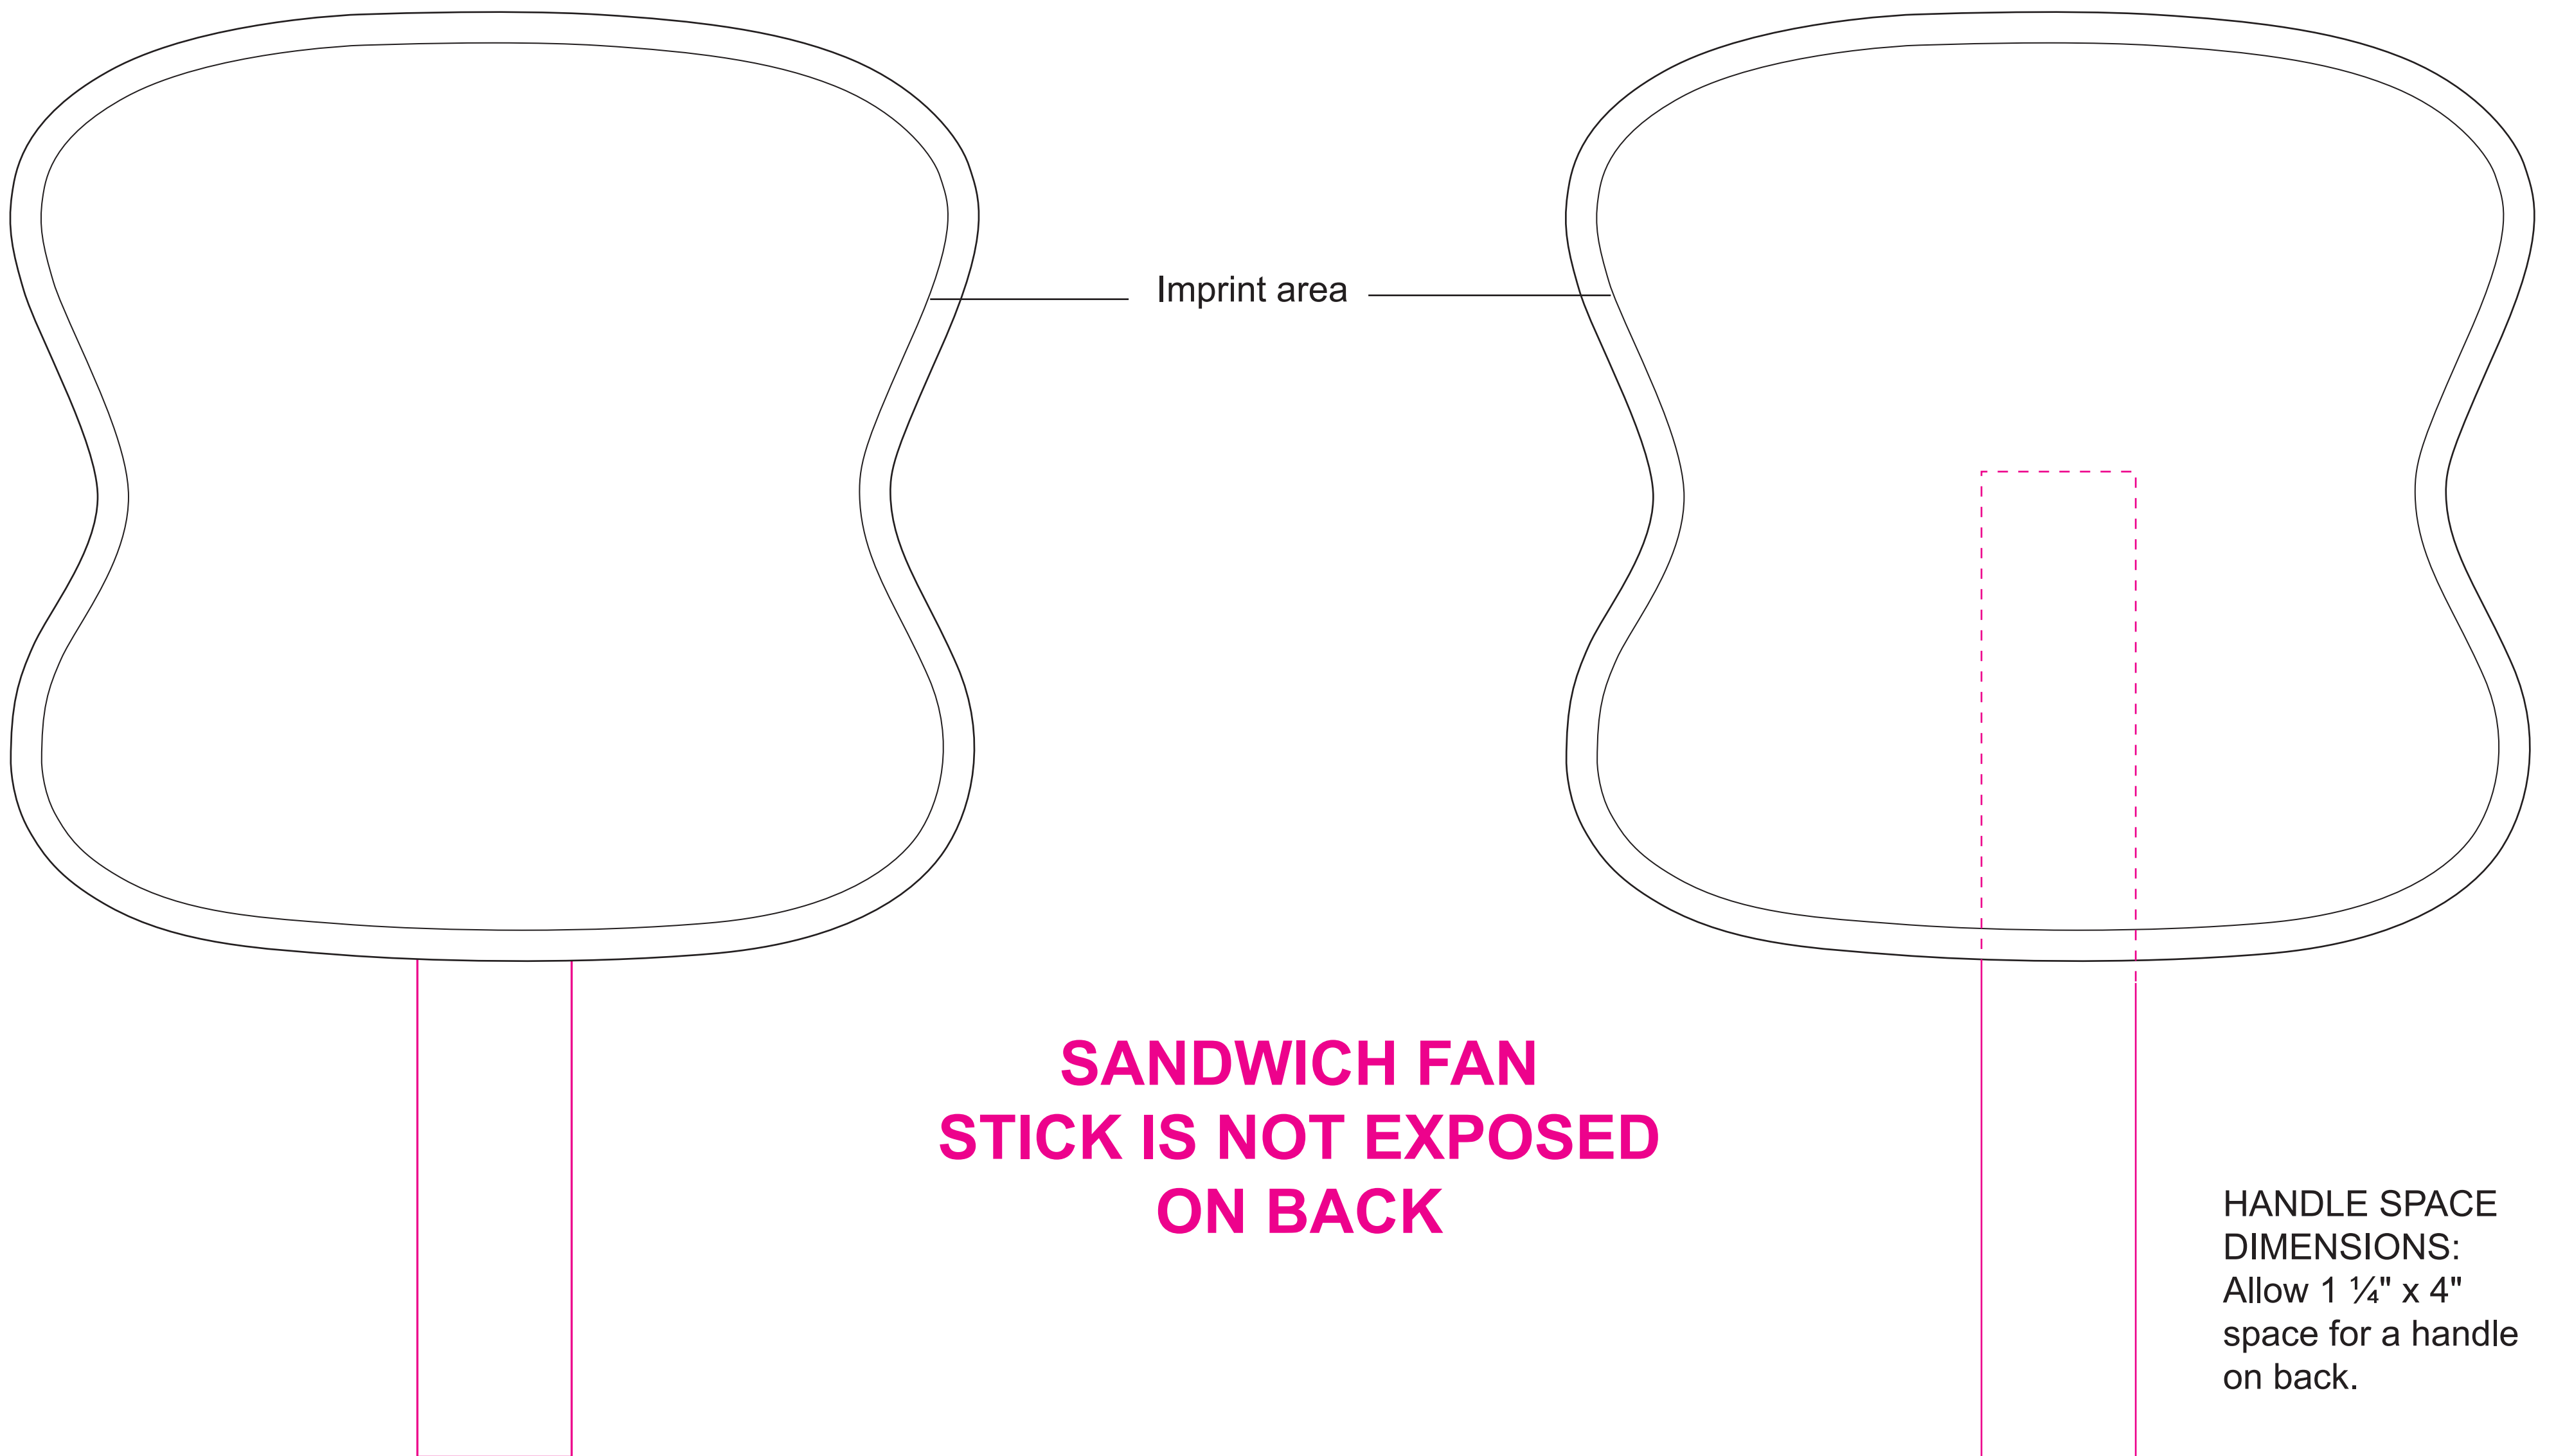

**VIECO Inc.**  
**www.promotionchoice.com**

Auction Hour Glass Sandwich 7.85"W X 7.70"H (sandwich) Han Fan Proof Sheet

PLEASE ALLOW .25" FOR BLEED FROM EDGE OF FAN.

INK COLOR(S):

FRONT

BACK

**SANDWICH FAN  
STICK IS NOT EXPOSED  
ON BACK**

HANDLE SPACE  
DIMENSIONS:  
Allow 1 ¼" x 4"  
space for a handle  
on back.