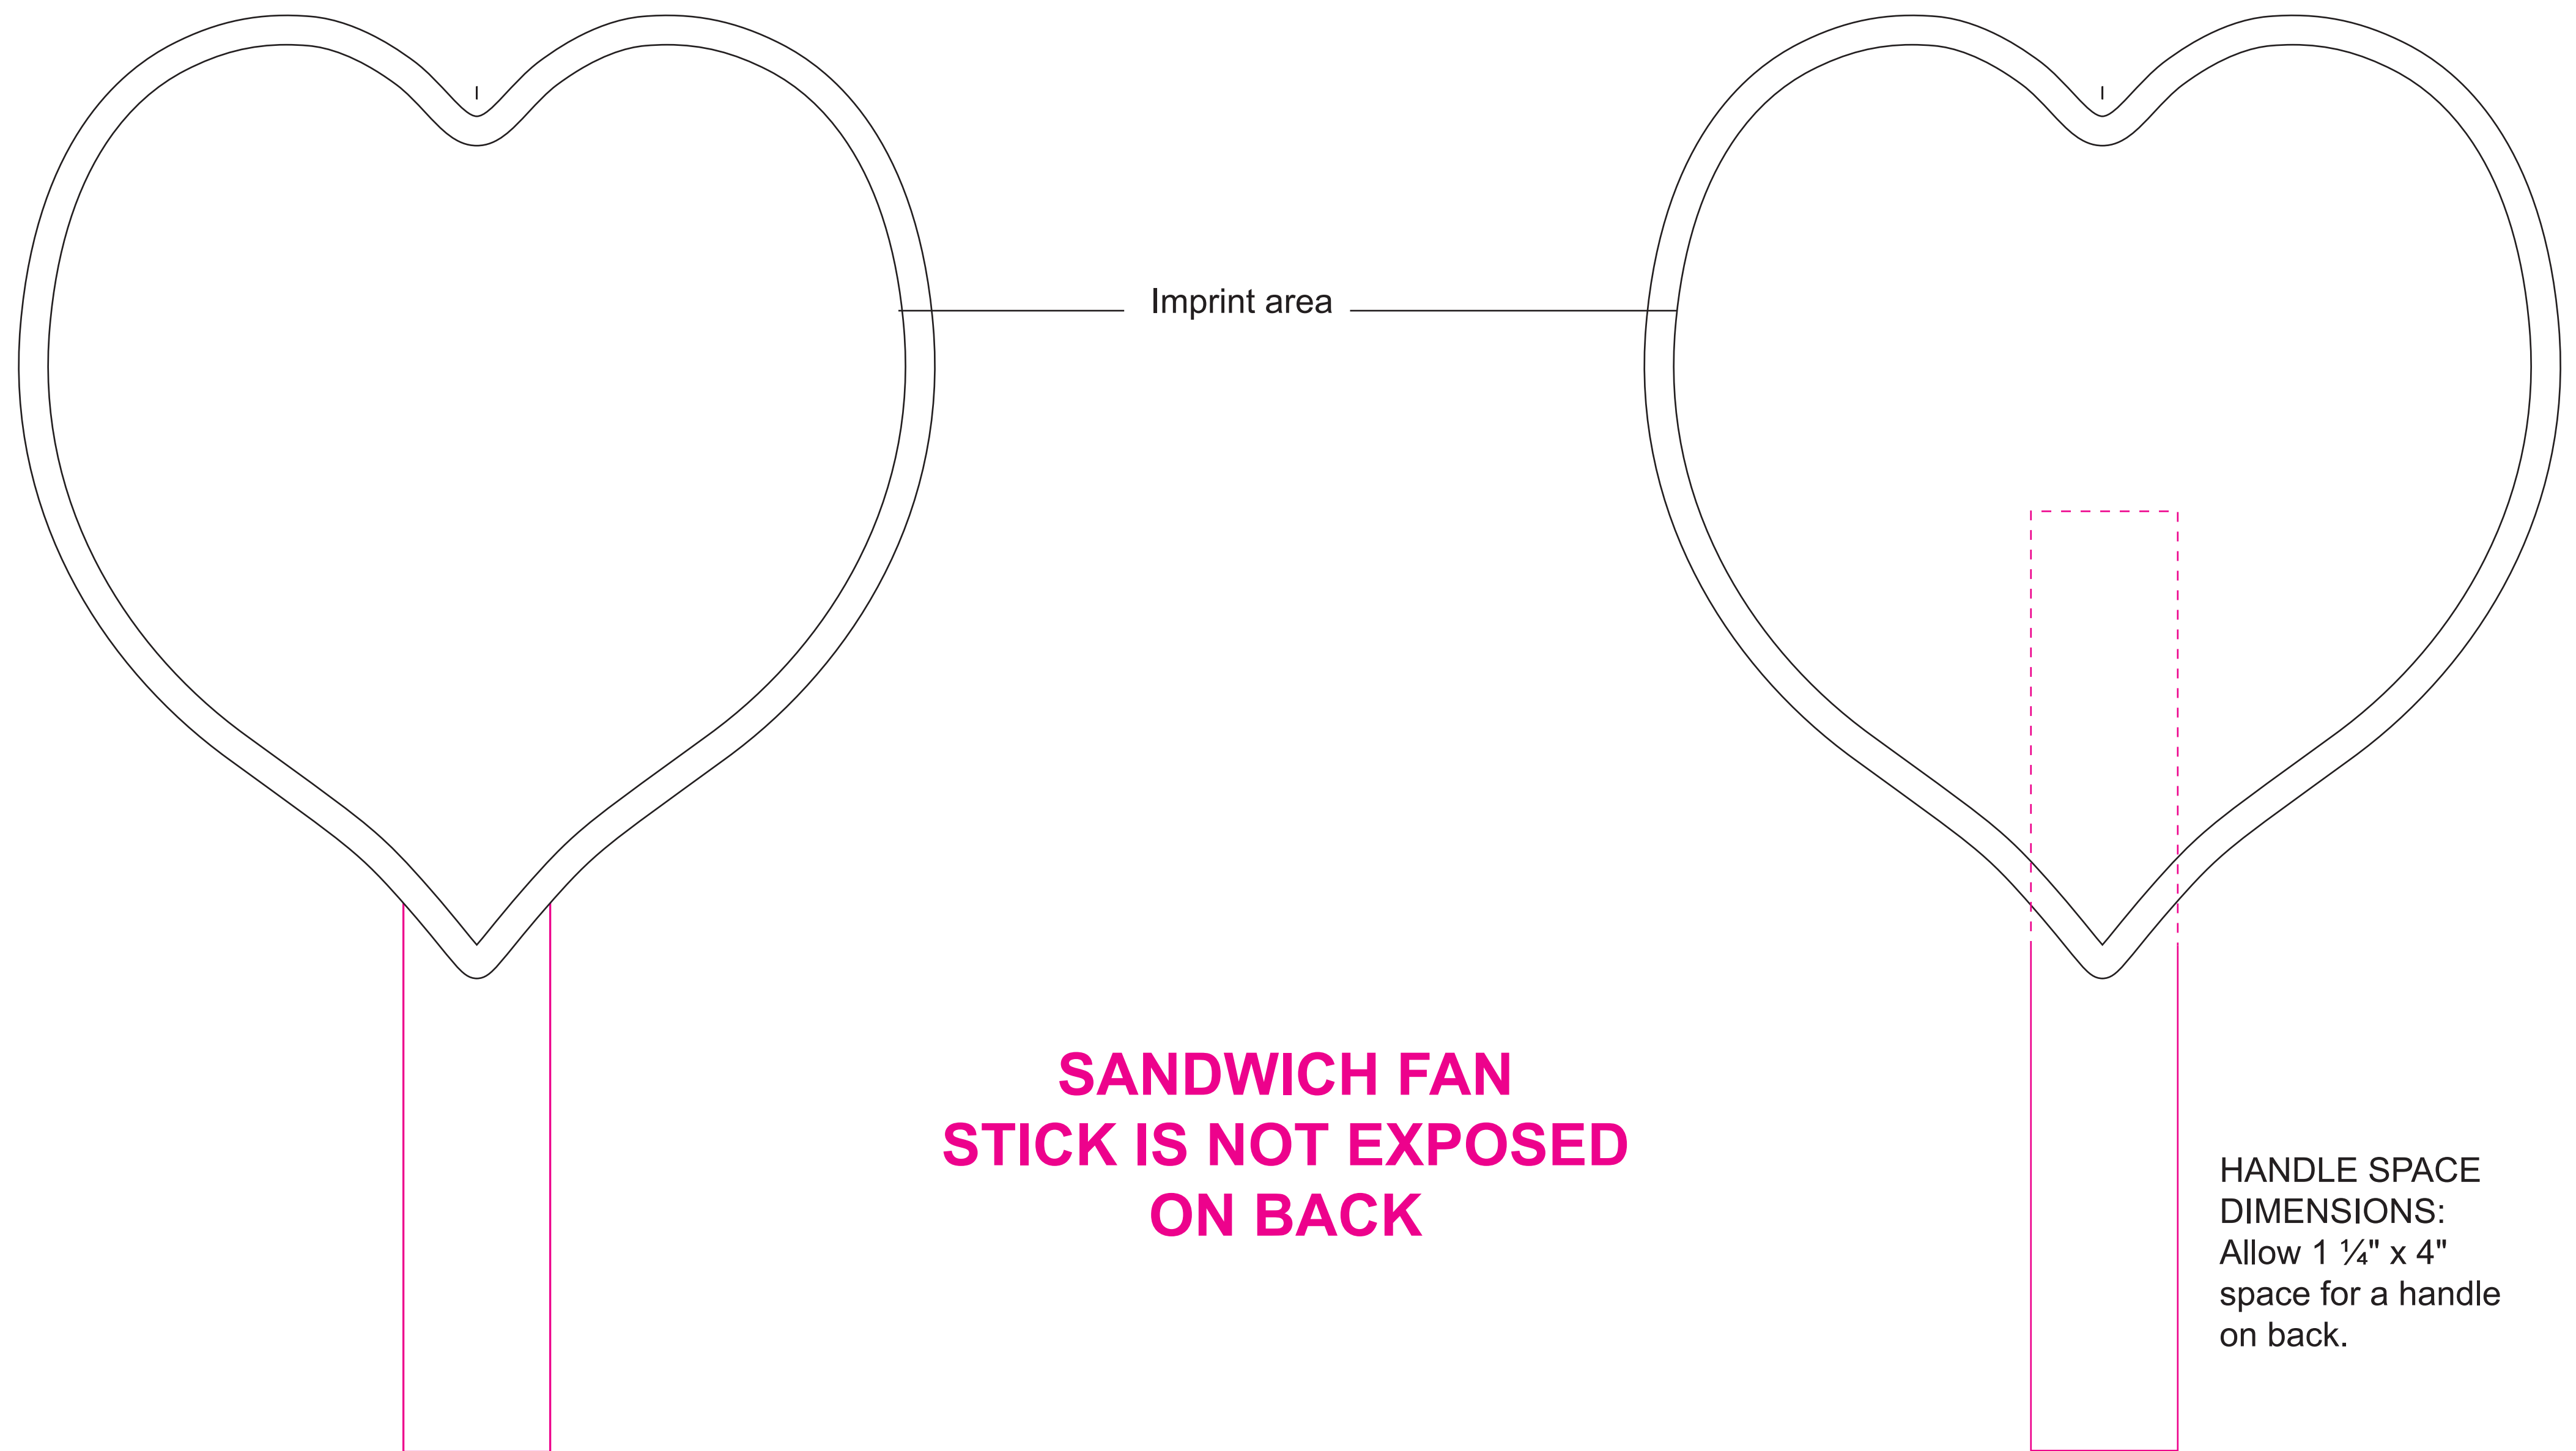

VIECO Inc.
www.promotionchoice.com

Auction Heart Sandwich 7.89"W X 8.2"H (sandwich) Han Fan Proof Sheet

PLEASE ALLOW .25" FOR BLEED FROM EDGE OF FAN.

INK COLOR(S):

FRONT

BACK

**SANDWICH FAN
STICK IS NOT EXPOSED
ON BACK**

HANDLE SPACE
DIMENSIONS:
Allow 1 1/4" x 4"
space for a handle
on back.