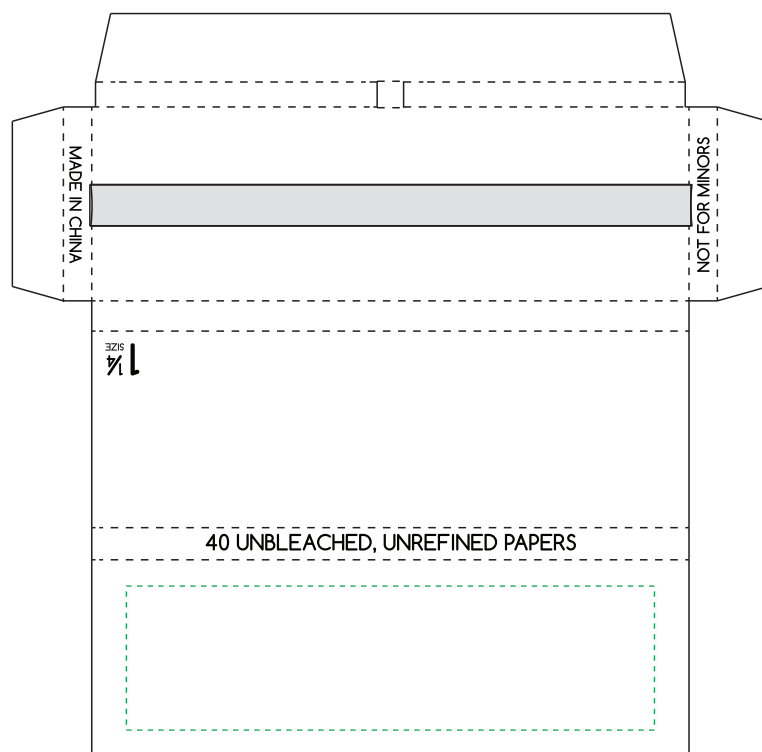

VIECO Inc. - Promotionchoice.com

Proof Sheet - Rolling Paper - Unbleached, Unrefined 1.25 Size

Imprint Area: 2.75" x 0.75"; Fullcolor: 3.00" x 0.875"

Ink Color(s):

Small detail will fill in

Pad Print (1 color)

4CP Label

Note: Virtual Proofs are intended to be an approximate representation of what a client's logo might look like on our products. Logos and information printed on actual pieces may vary in color & size.