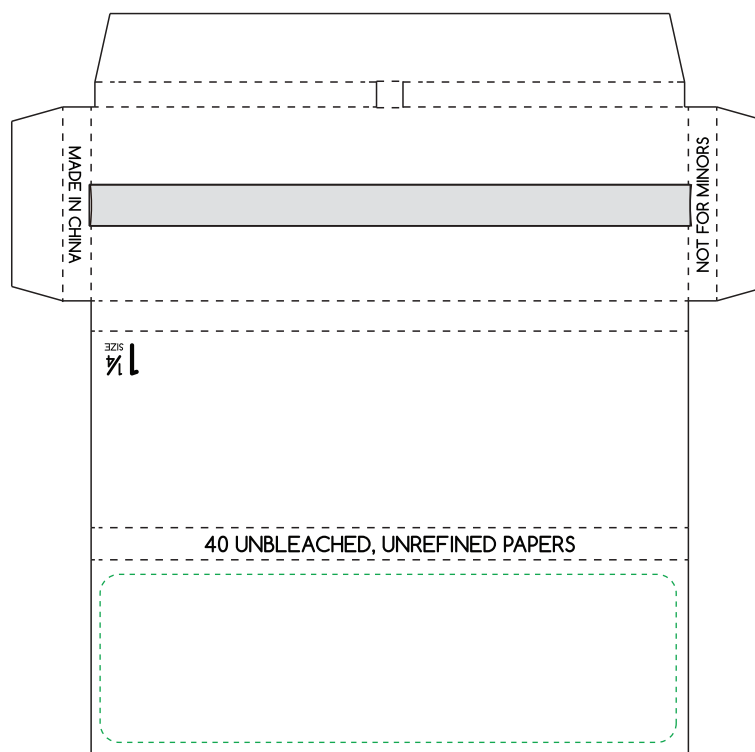

VIECO Inc. - Promotionchoice.com

Proof Sheet - Rolling Paper - Unbleached, Unrefined 1.25 Size

Imprint Area: 2.75" x 0.75"; Fullcolor: 3.00" x 0.875"

Ink Color(s):

Small detail will fill in

Pad Print (1 color)

4CP Label

Note: Virtual Proofs are intended to be an approximate representation of what a client's logo might look like on our products. Logos and information printed on actual pieces may vary in color & size.