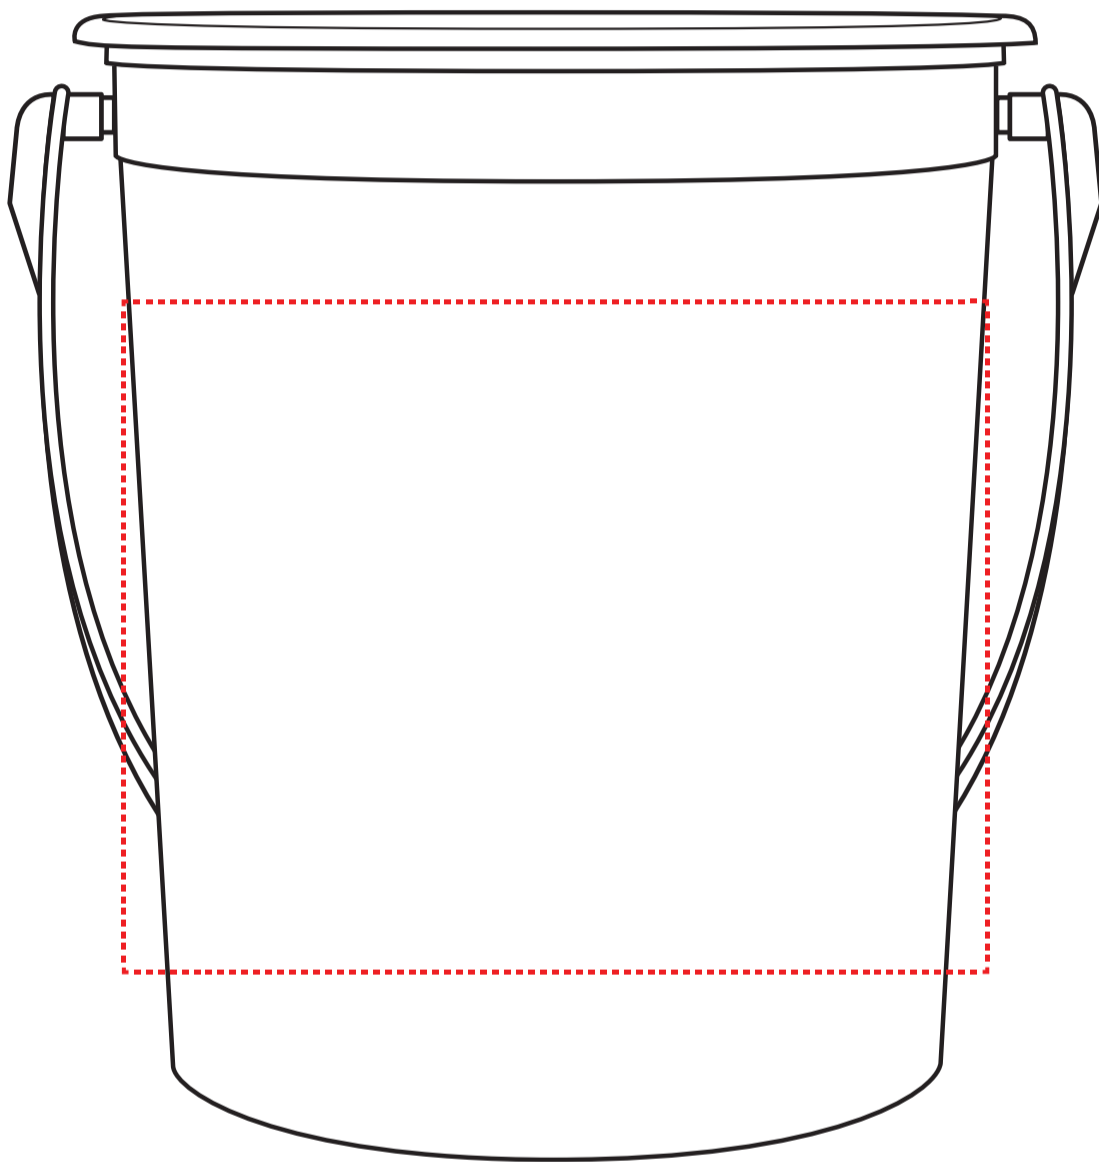

VIECO Inc. - Promotionchoice.com

PROOF SHEET - 32oz Pail with Handle

Imprint area: 3.50" H x 4.50" W; Wrap: 3.50" H x 11.75" W

Small detail will fill in

Note: Virtual Proofs are intended to be an approximate representation of what a client's logo might look like on our products. Logos and information printed on actual pieces may vary in color & size.