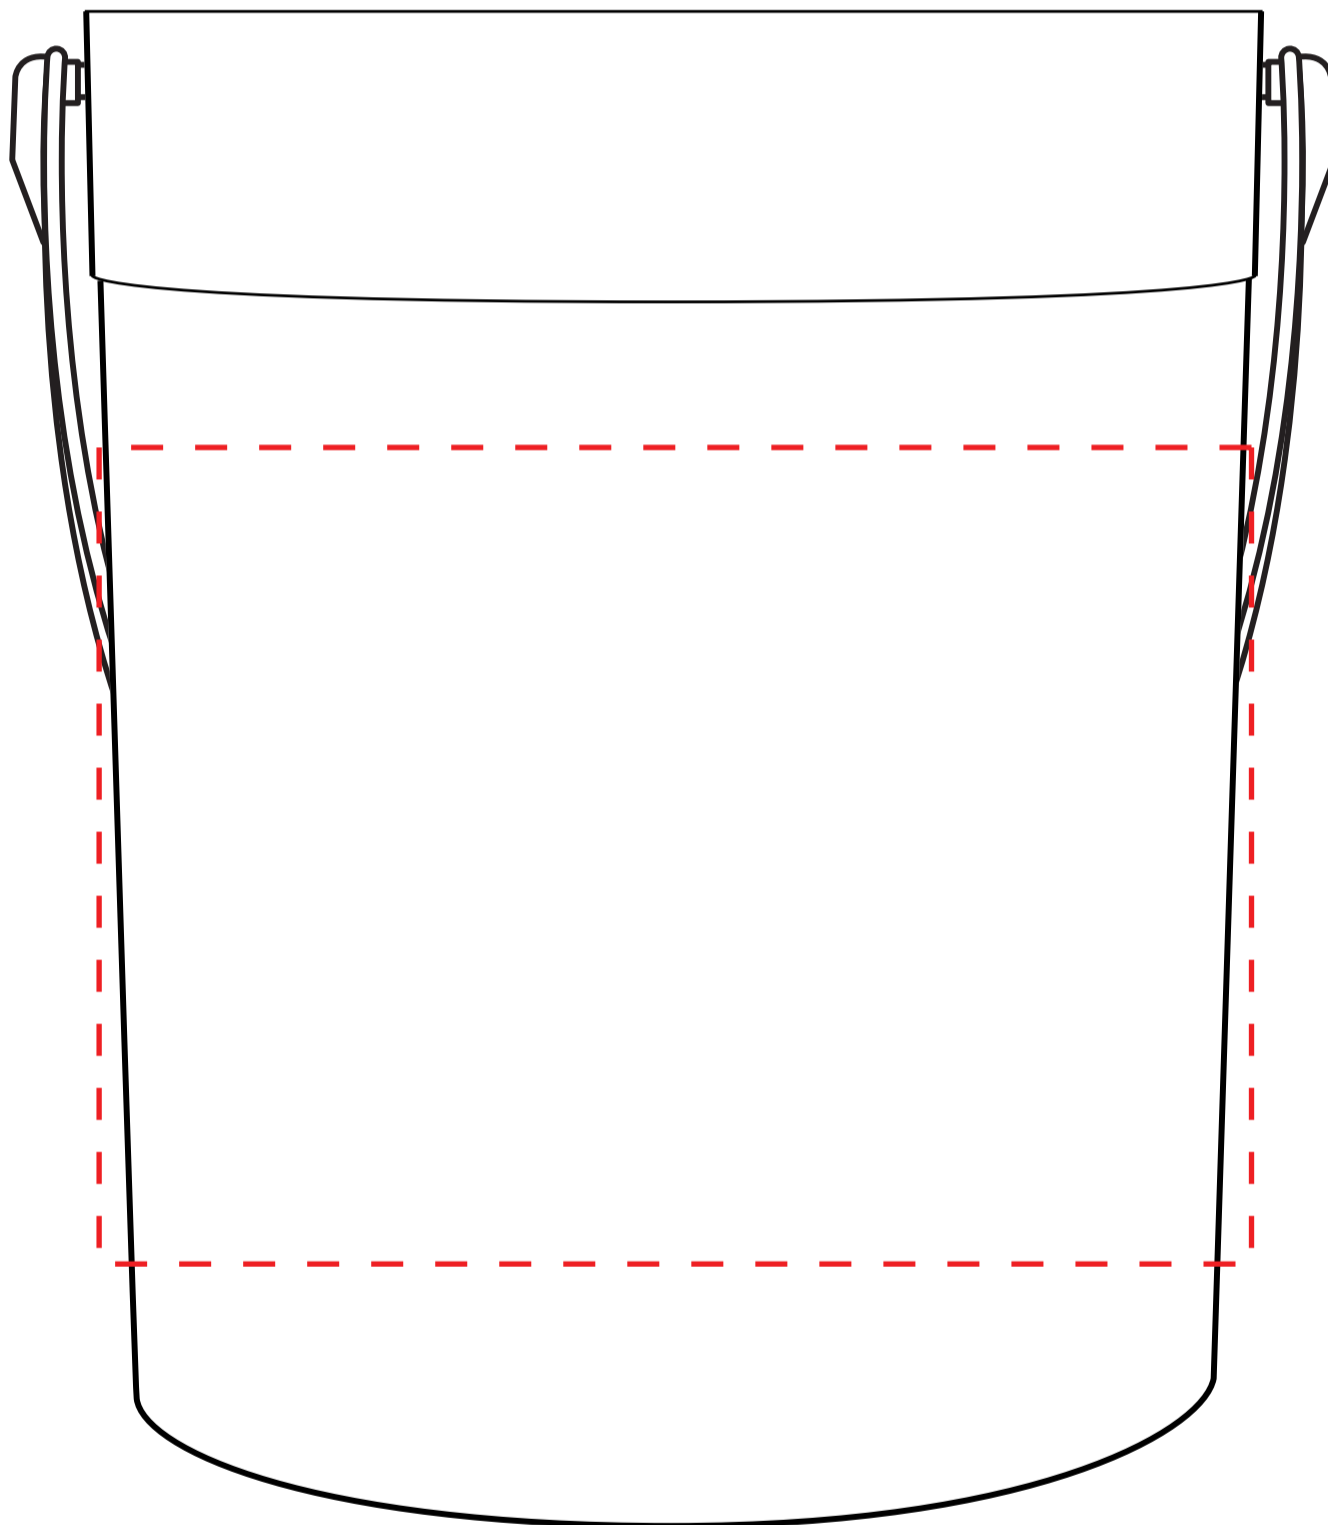

VIECO Inc. - Promotionchoice.com

PROOF SHEET - 87oz Pail with Handle

Imprint area: **Centered On Body 4.25" H x 6.00" W; Wrap: 4.25" H x 15.00" W**

Imprint color:

Small detail will fill in

Note: Virtual Proofs are intended to be an approximate representation of what a client's logo might look like on our products. Logos and information printed on actual pieces may vary in color & size.