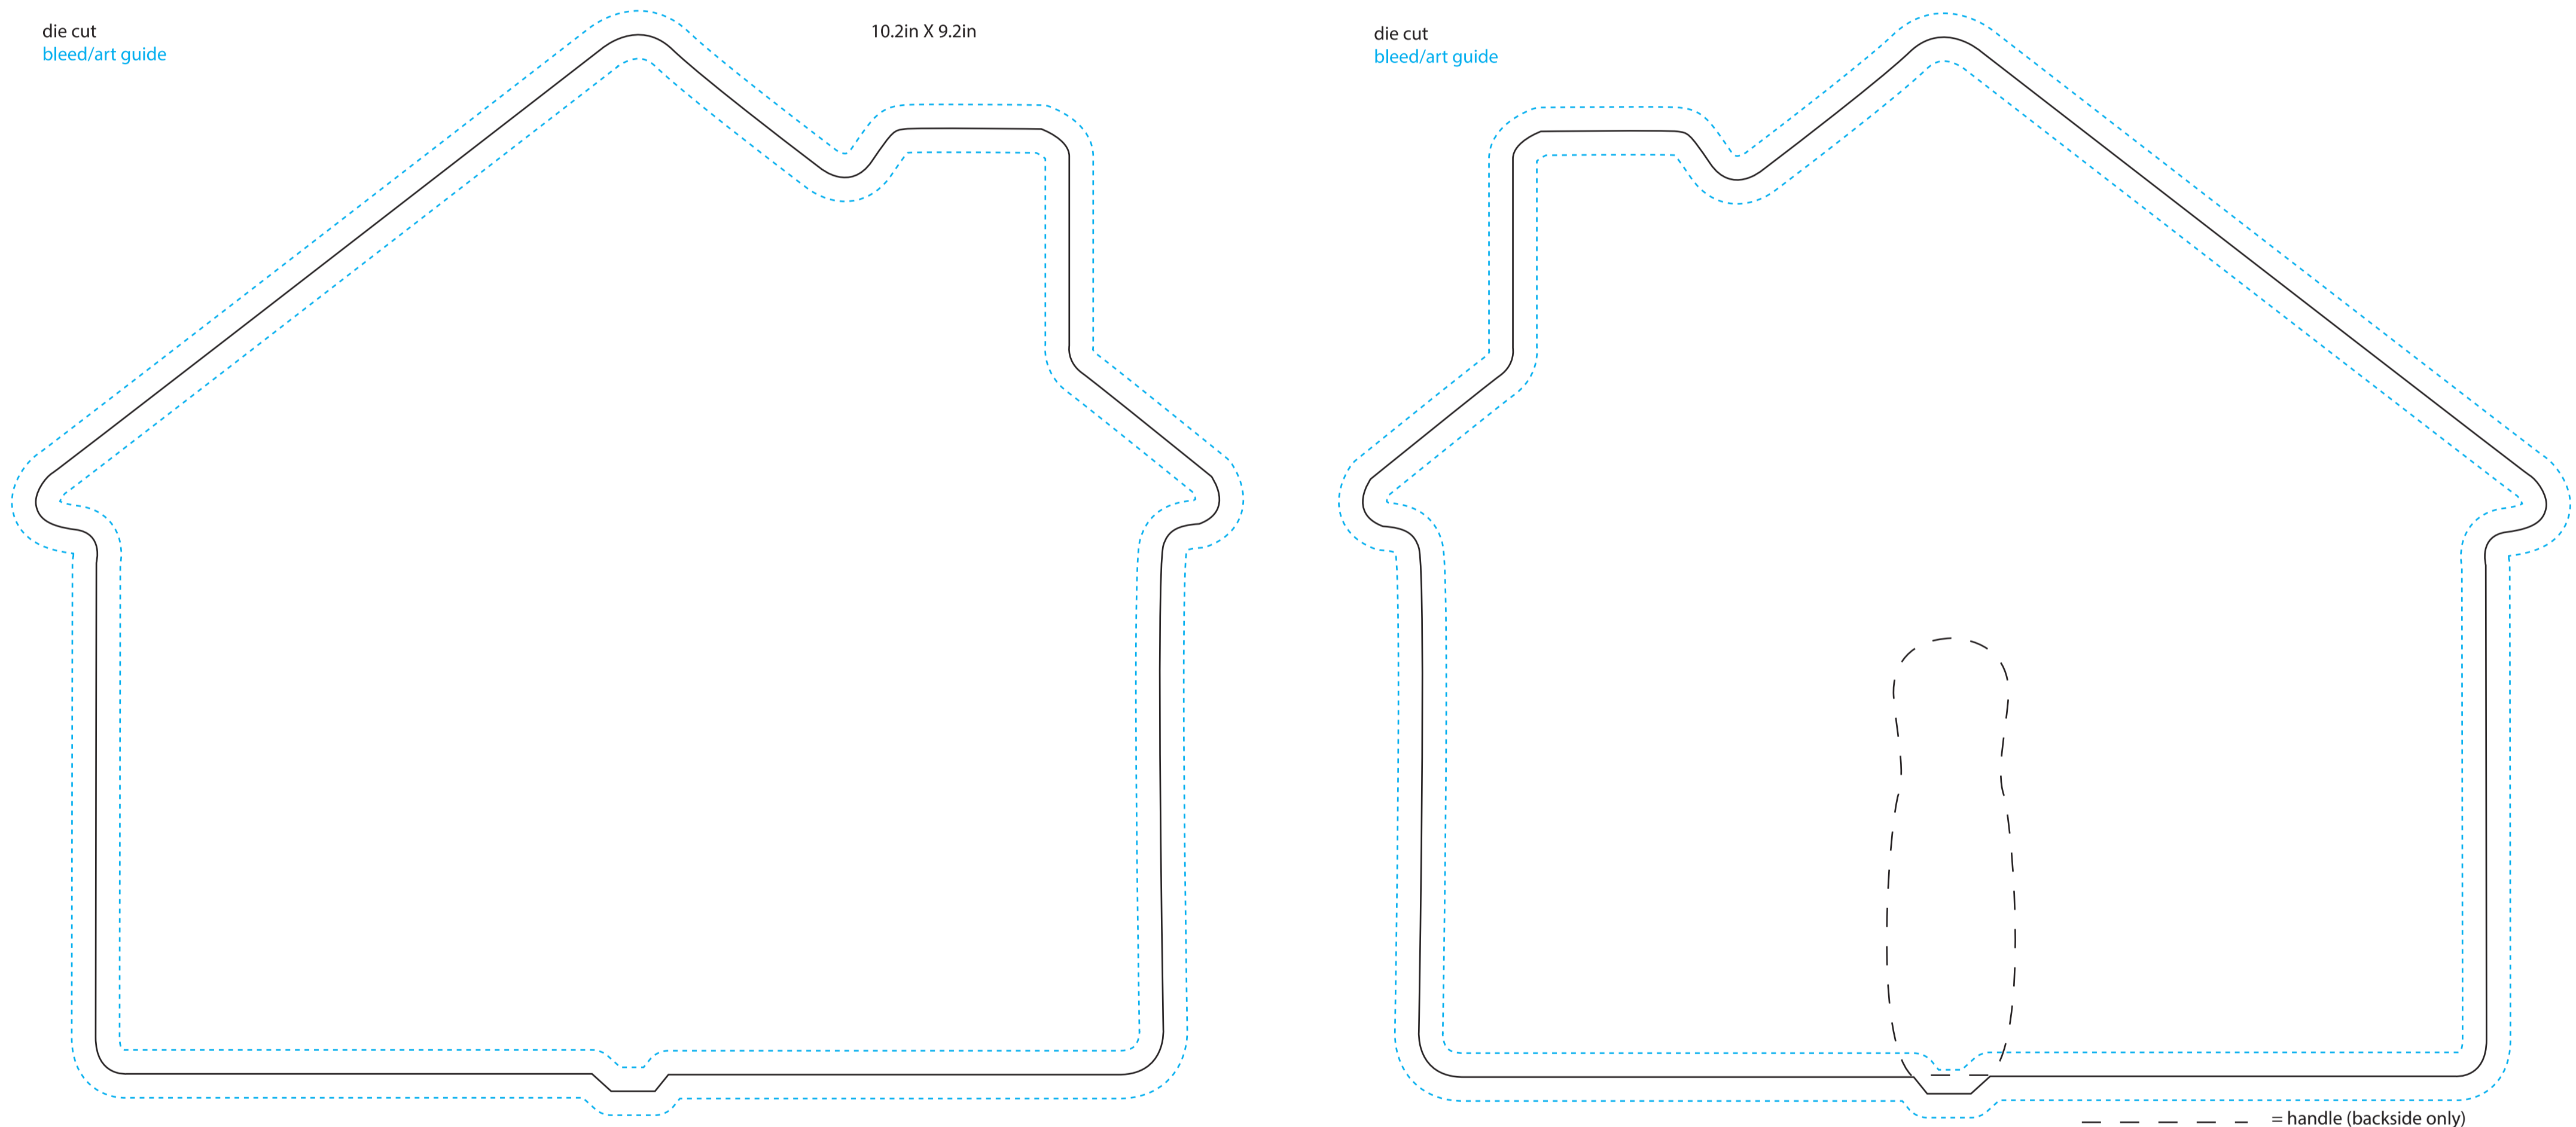

## House 2 Hand Fans

House 2 Single/Sandwich Hand Fan Proof Sheet

Imprint Area / Fan Size: 10.3071" X 9.2004" Approx. 1/4" bleed room required.

INK C OLOR(S):

FRONT

BACK

die cut  
bleed/art guide

10.2in X 9.2in

die cut  
bleed/art guide

**SINGLE FAN  
STICK IS EXPOSED  
ON BACK - DOTTED LINE FOR  
POSITION OF STICK**

**SANDWICH FAN  
STICK IS NOT EXPOSED  
ON BACK**

HANDLE SPACE  
DIMENSIONS:  
Allow 1 1/4" x 4"  
space for a handle  
on back.