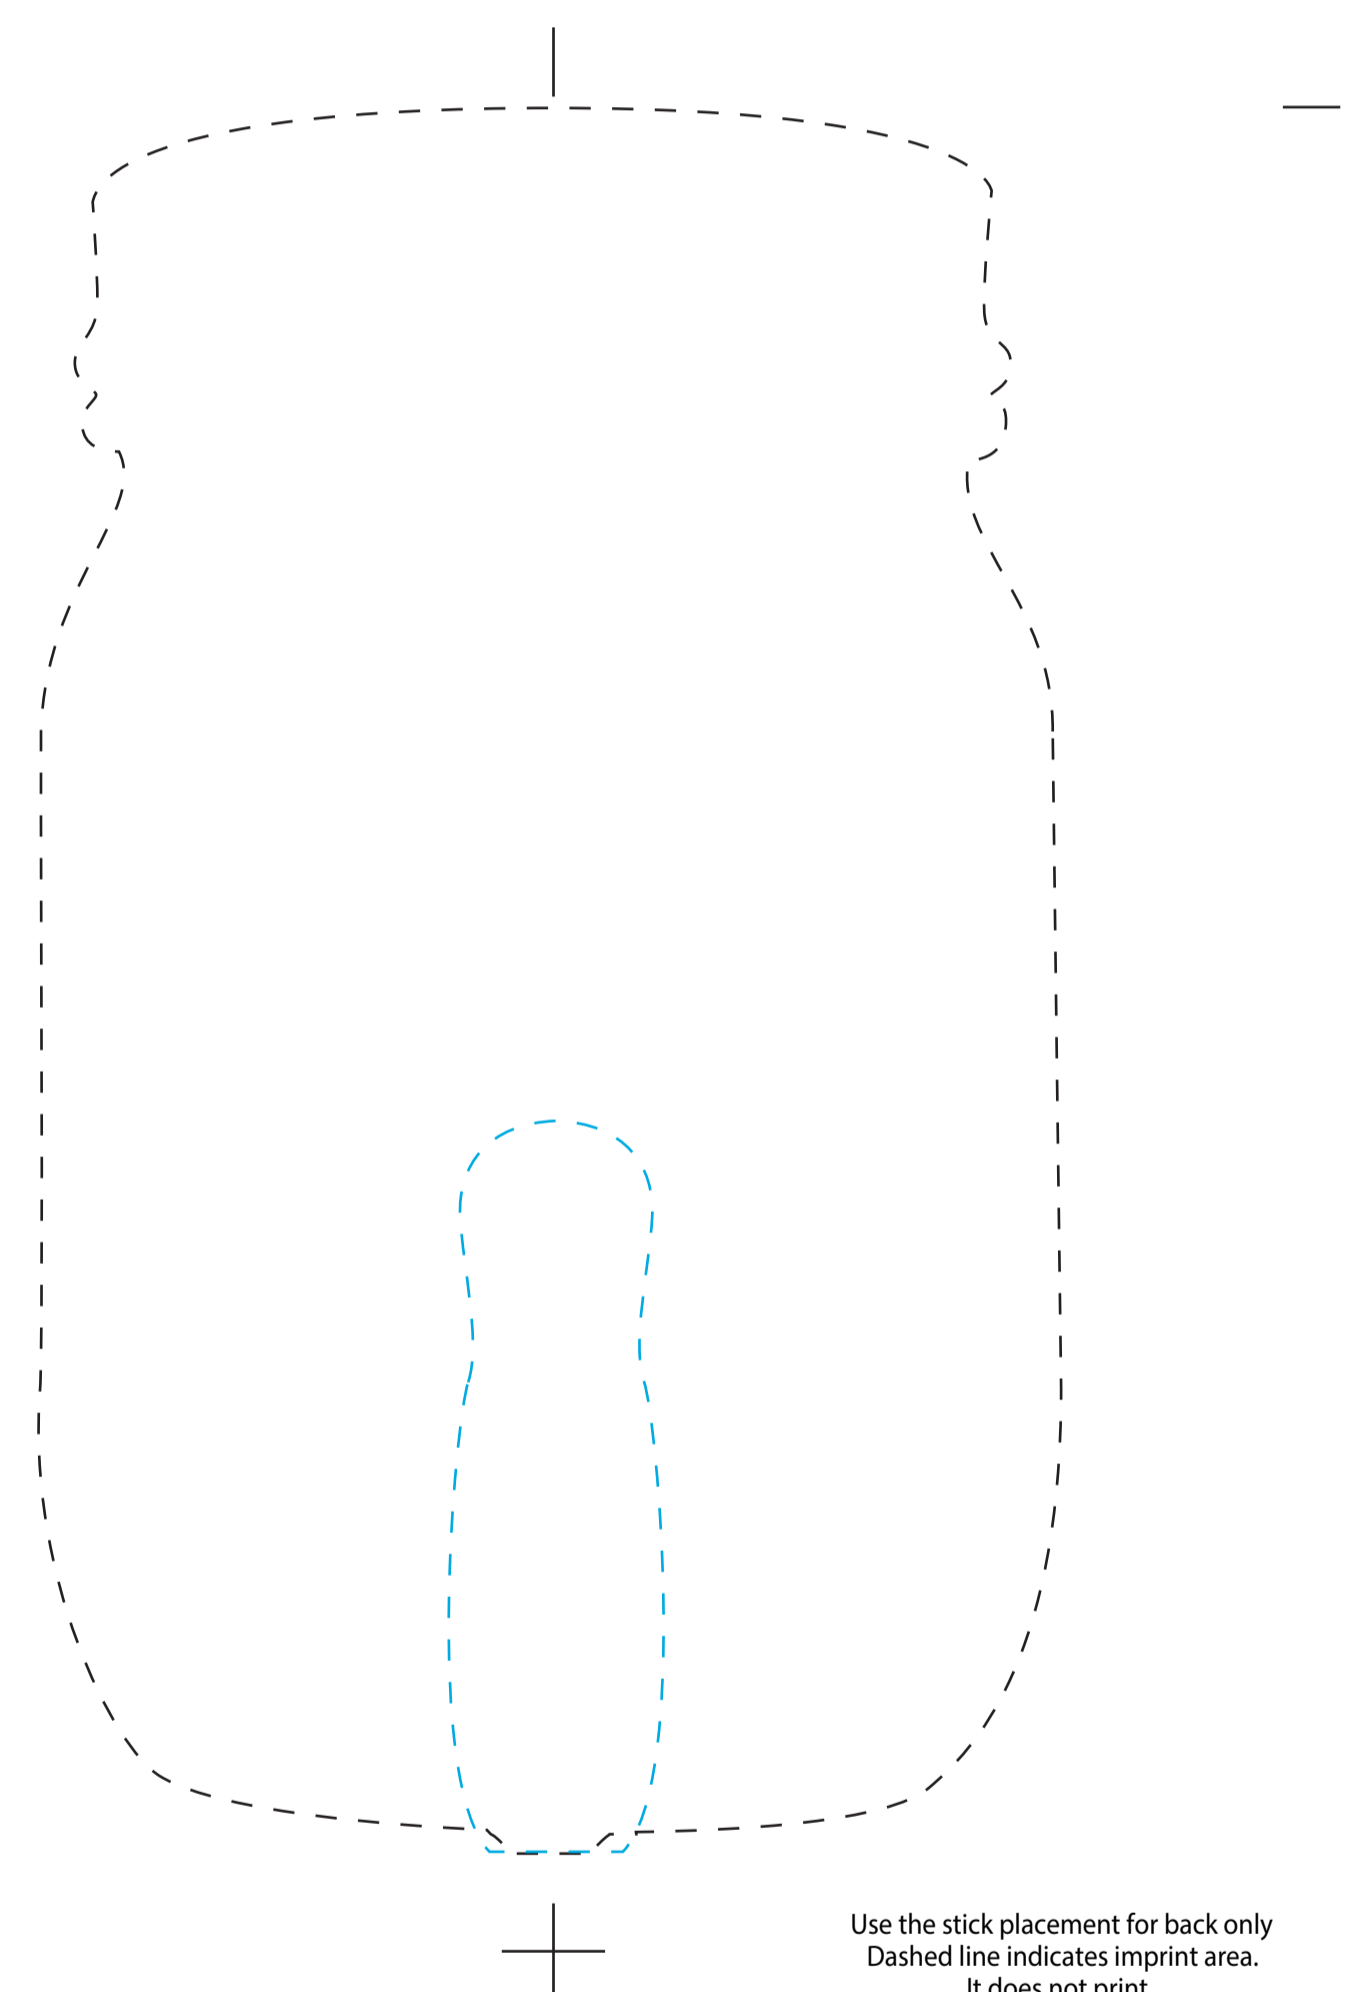

## Mason Jar Hand Fans

Mason Jar Single/Sandwich Hand Fan Proof Sheet

Imprint Area / Fan Size: 5.1875" X 7.0884" Approx. 1/4" bleed room required.

INK COLOR(S):

FRONT

BACK

Use the stick placement for back only  
Dashed line indicates imprint area.  
It does not print.

**SINGLE FAN  
STICK IS EXPOSED  
ON BACK - DOTTED LINE FOR  
POSITION OF STICK**

**SANDWICH FAN  
STICK IS NOT EXPOSED  
ON BACK**

**HANDLE SPACE  
DIMENSIONS:**  
Allow 1 1/4" x 4"  
space for a handle  
on back.