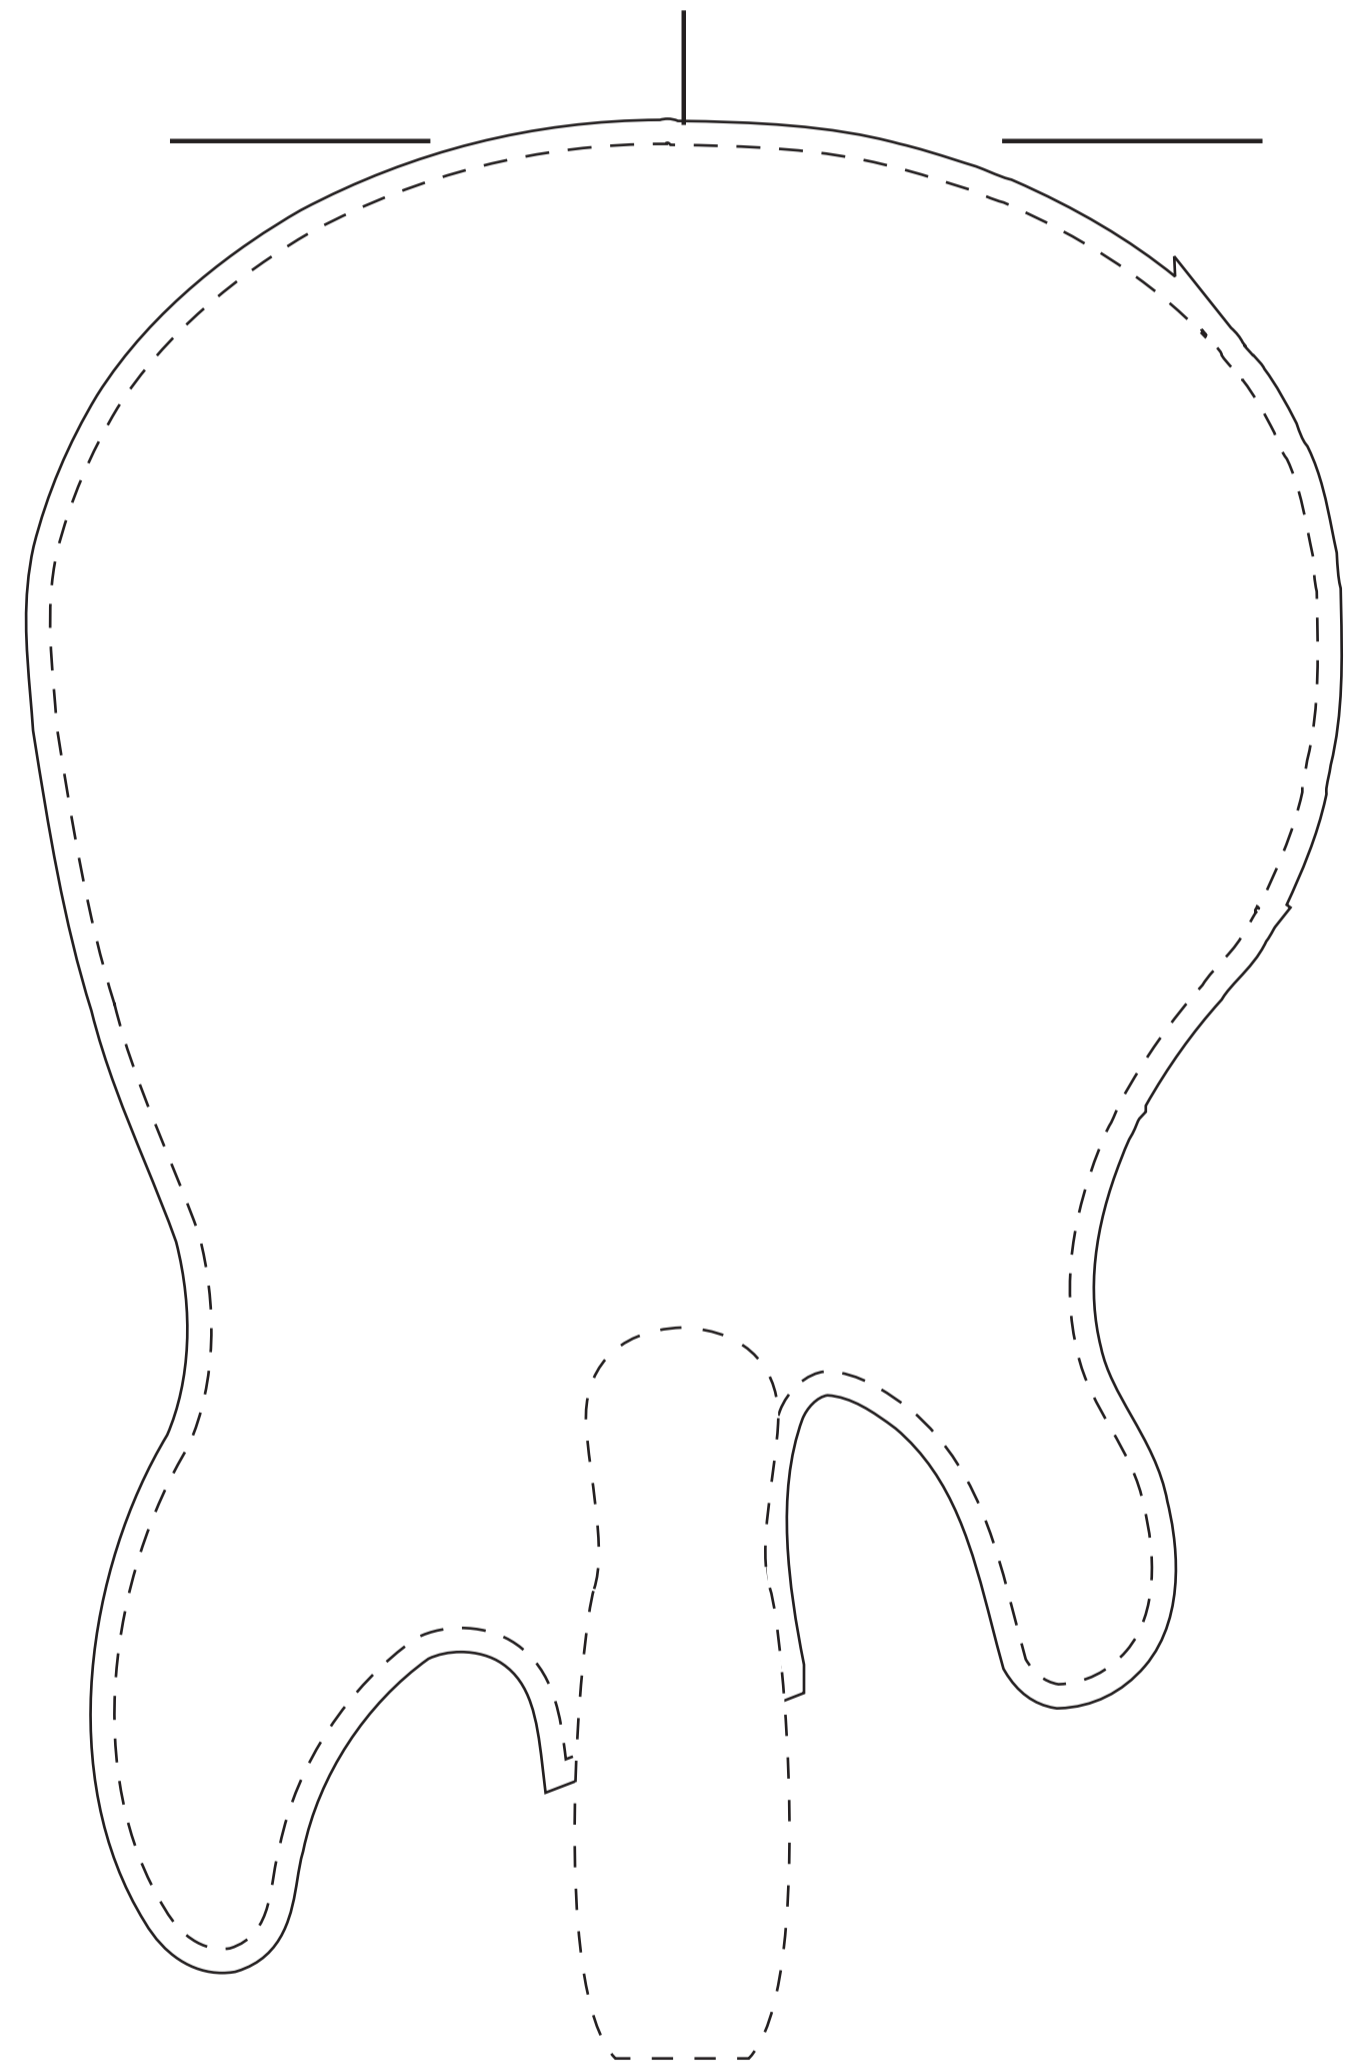

## **Guitar Strat Hand Fans**

Guitar Strat Single/Sandwich Hand Fan Proof Sheet

Imprint Area / Fan Size: 6.6009" X 9.4038" Approx. 1/4" bleed room required.

INK COLOR(S):

FRONT

BACK

**SINGLE FAN  
STICK IS EXPOSED  
ON BACK - DOTTED LINE FOR  
POSITION OF STICK**

**SANDWICH FAN  
STICK IS NOT EXPOSED  
ON BACK**

HANDLE SPACE  
DIMENSIONS:  
Allow 1 1/4" x 4"  
space for a handle  
on back.