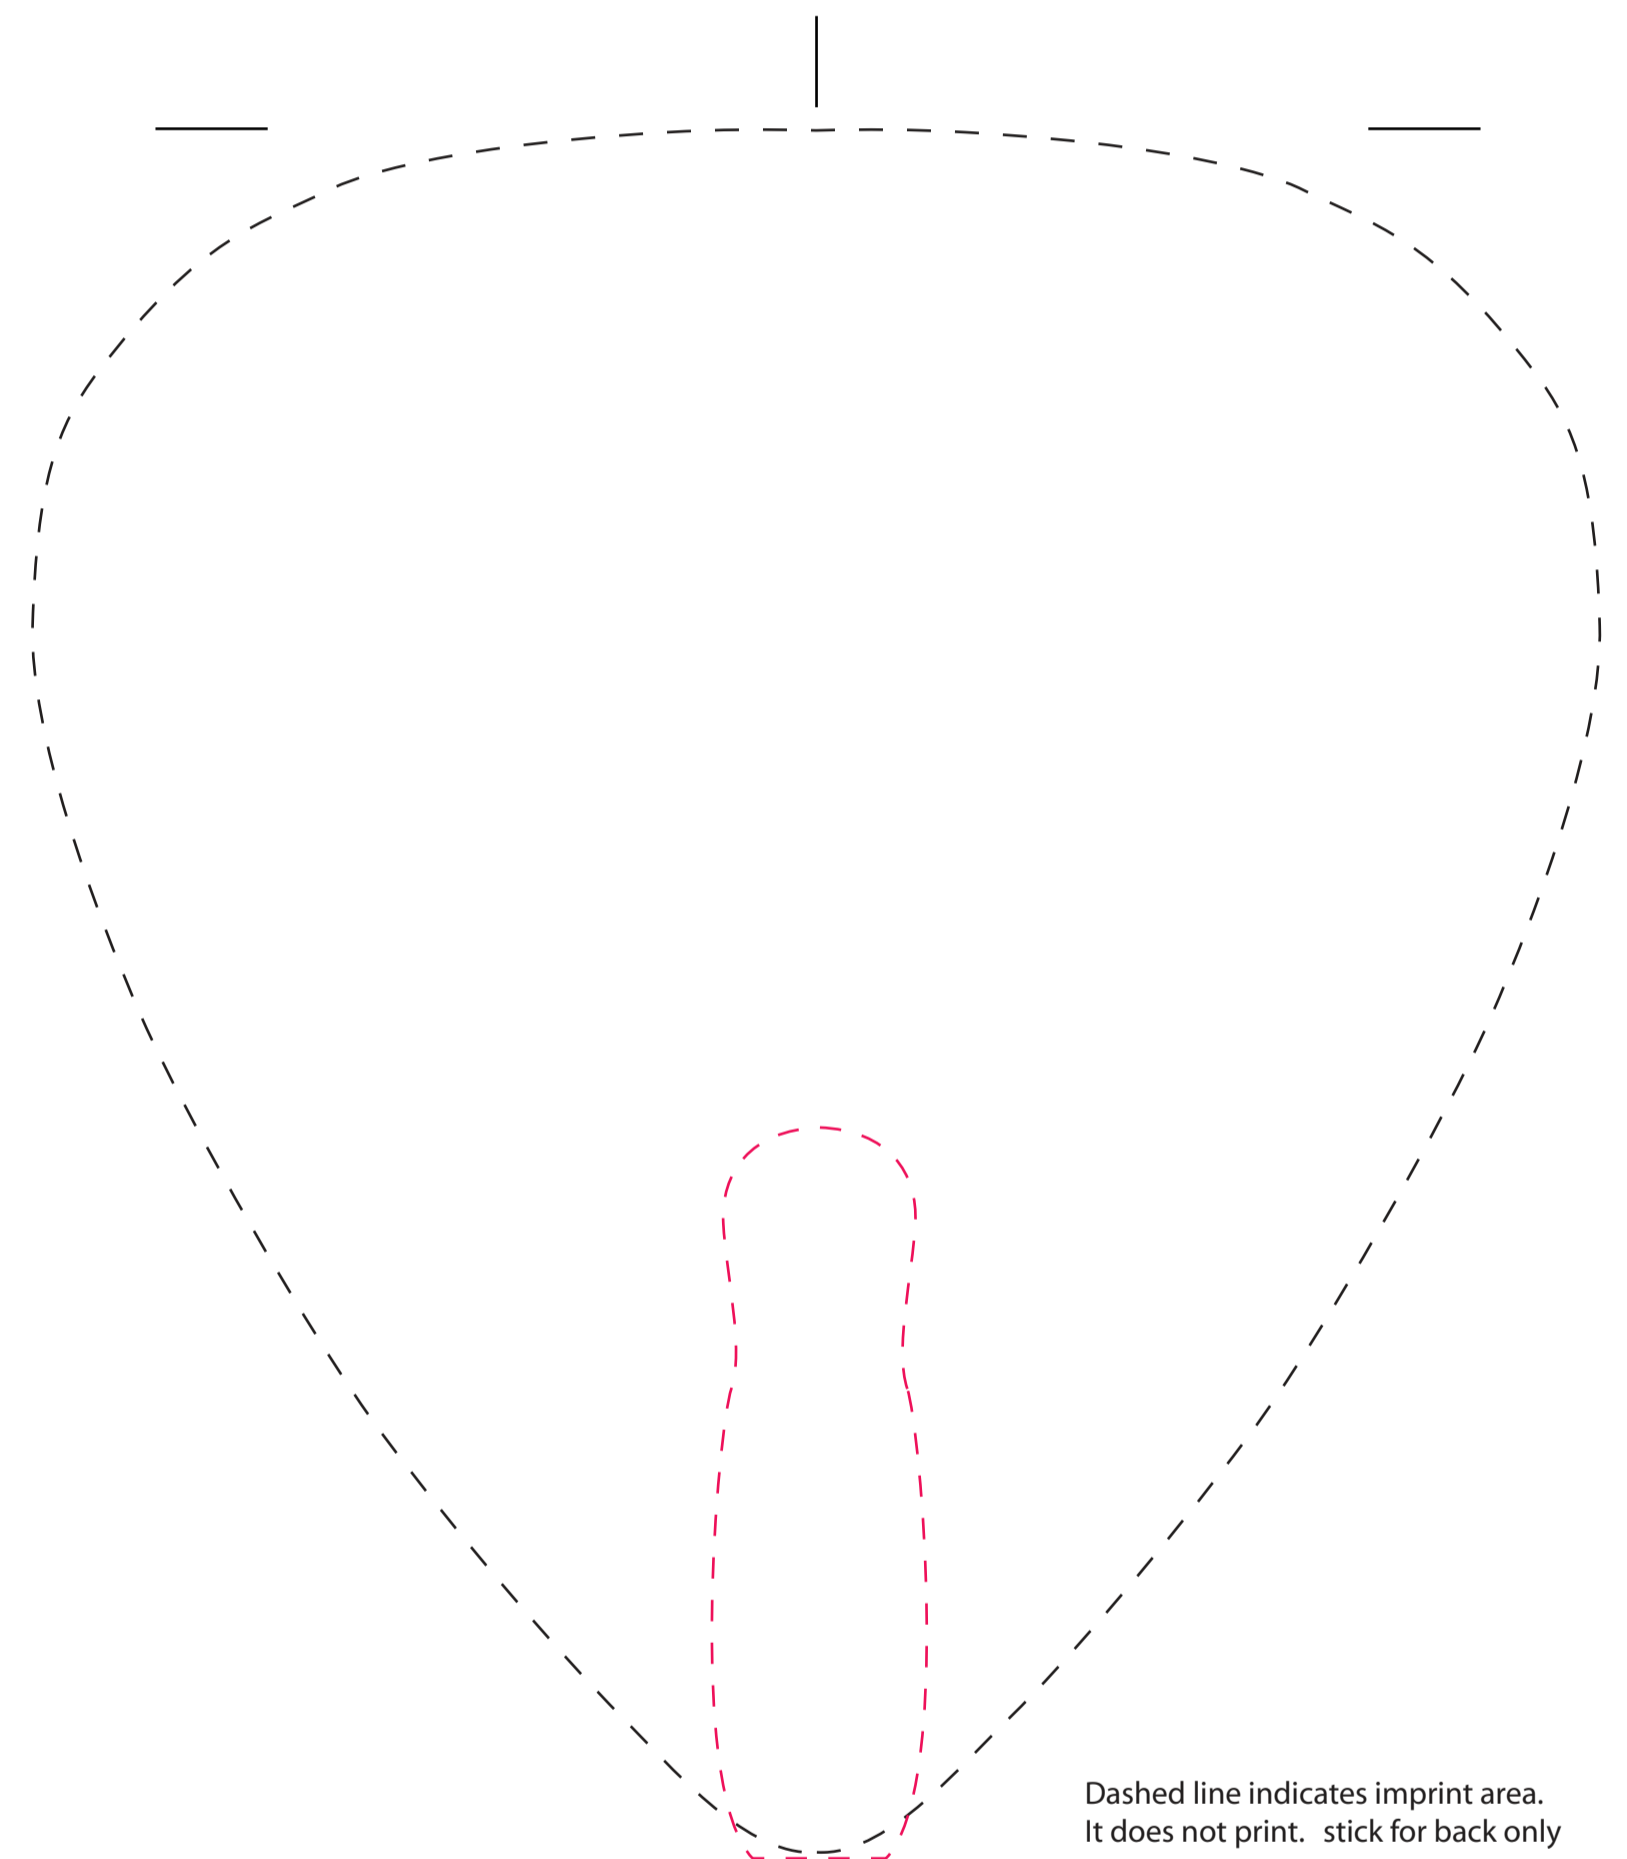

Guitar Pick Hand Fans

Guitar Pick Single/Sandwich Hand Fan Proof Sheet

Imprint Area / Fan Size: 8.1620" X 8.9698" Approx. 1/4" bleed room required.

INK COLOR(S):

FRONT

BACK

Dashed line indicates imprint area.
It does not print. stick for back only

SINGLE FAN
STICK IS EXPOSED
ON BACK - DOTTED LINE FOR
POSITION OF STICK

SANDWICH FAN
STICK IS NOT EXPOSED
ON BACK

HANDLE SPACE
DIMENSIONS:
Allow 1 1/4" x 4"
space for a handle
on back.