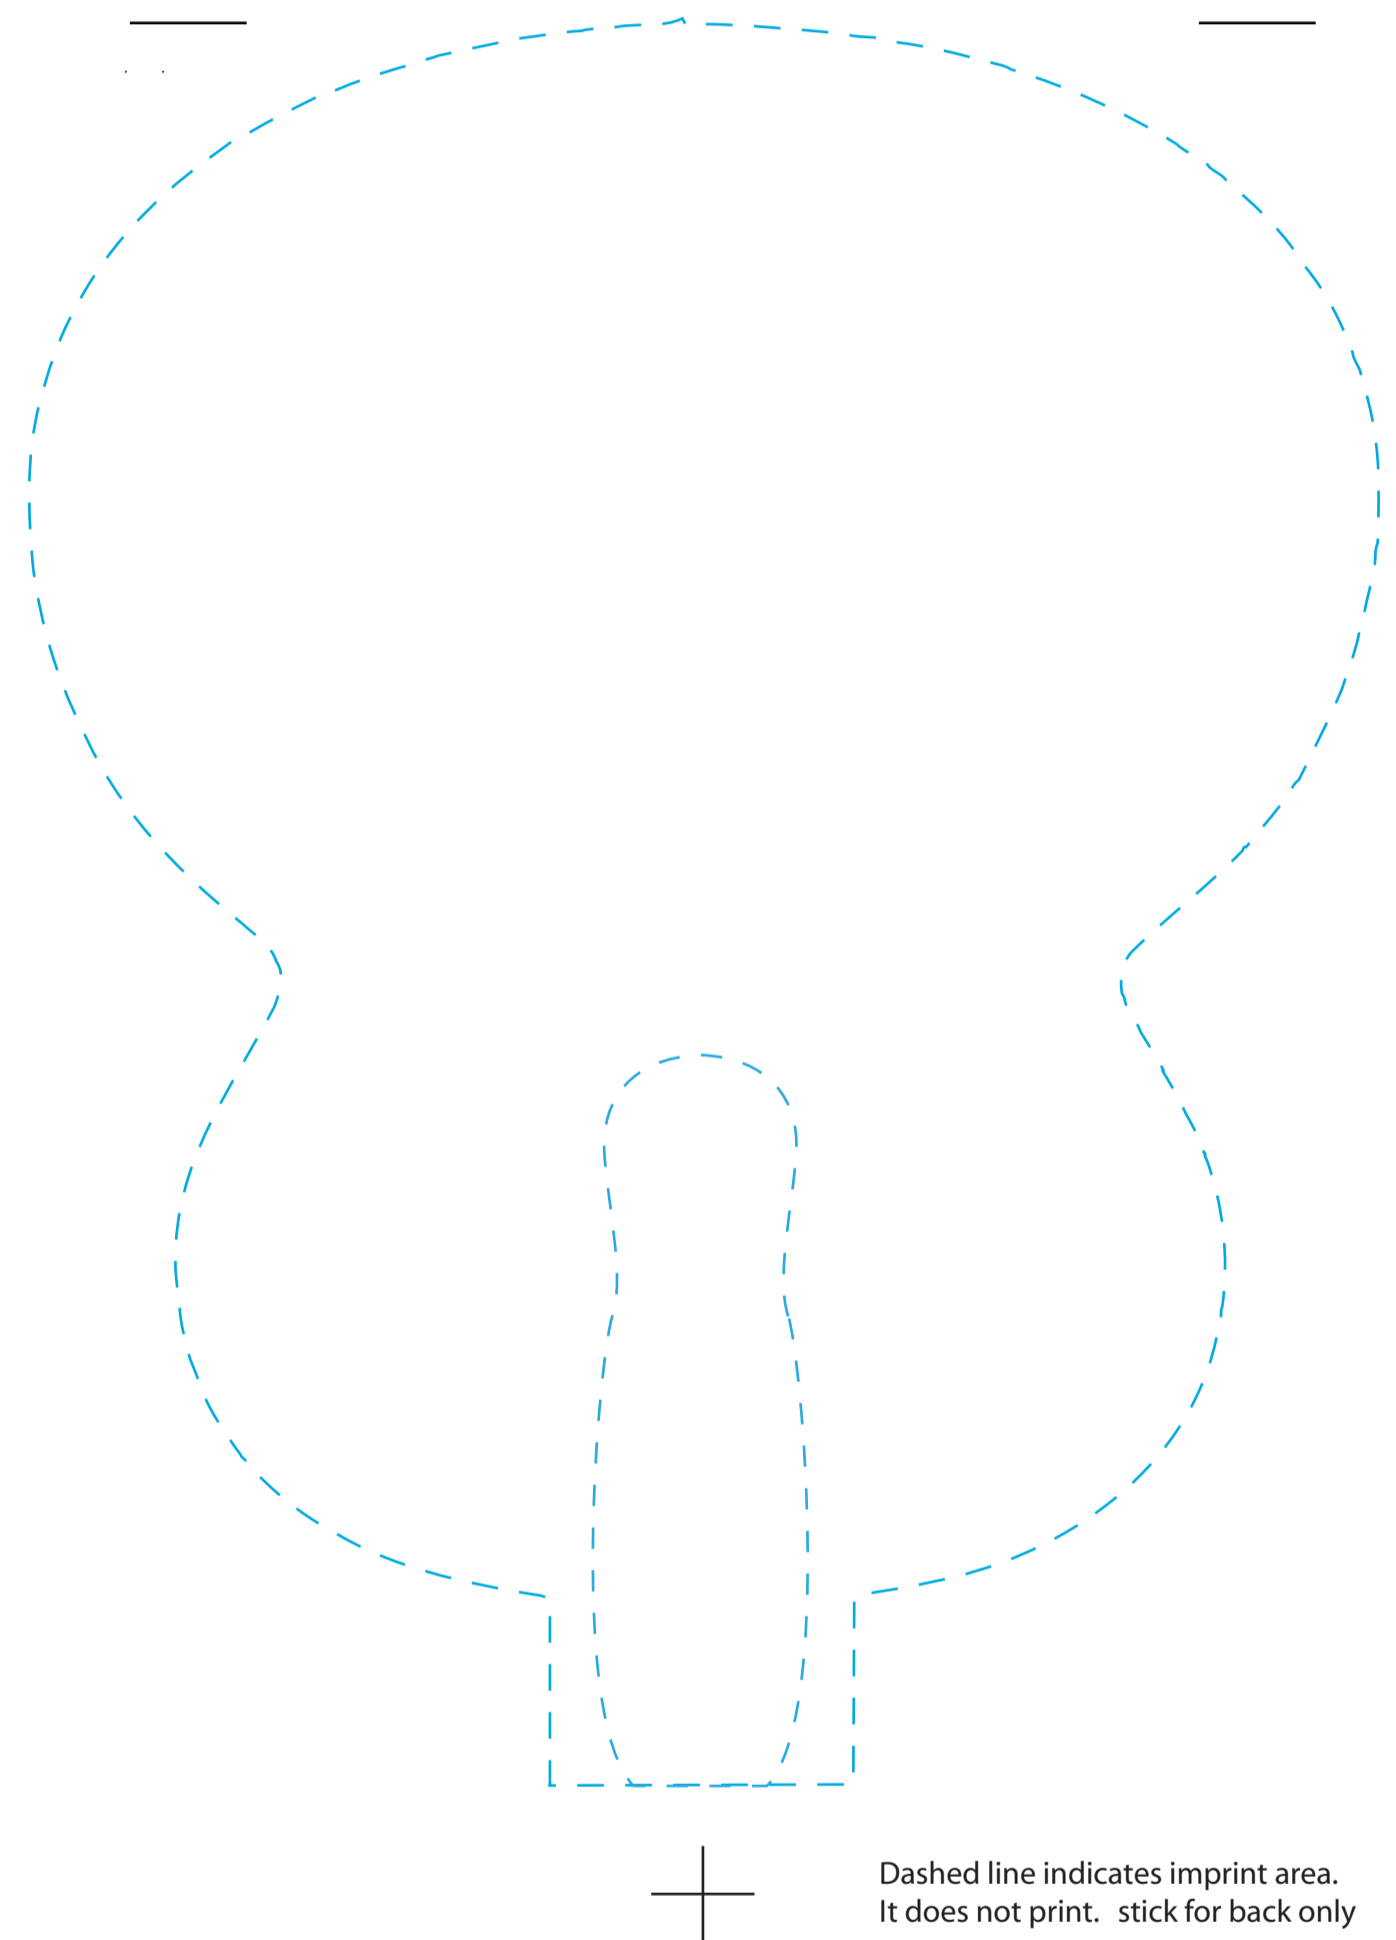

Guitar Hand Fans

Guitar Single/Sandwich Hand Fan Proof Sheet

Imprint Area / Fan Size: 7.0271" X 9.1708" Approx. 1/4" bleed room required.

INK COLOR(S):

FRONT

BACK

Dashed line indicates imprint area.
It does not print. stick for back only

SINGLE FAN
STICK IS EXPOSED
ON BACK - DOTTED LINE FOR
POSITION OF STICK

SANDWICH FAN
STICK IS NOT EXPOSED
ON BACK

HANDLE SPACE
DIMENSIONS:
Allow 1 1/4" x 4"
space for a handle
on back.