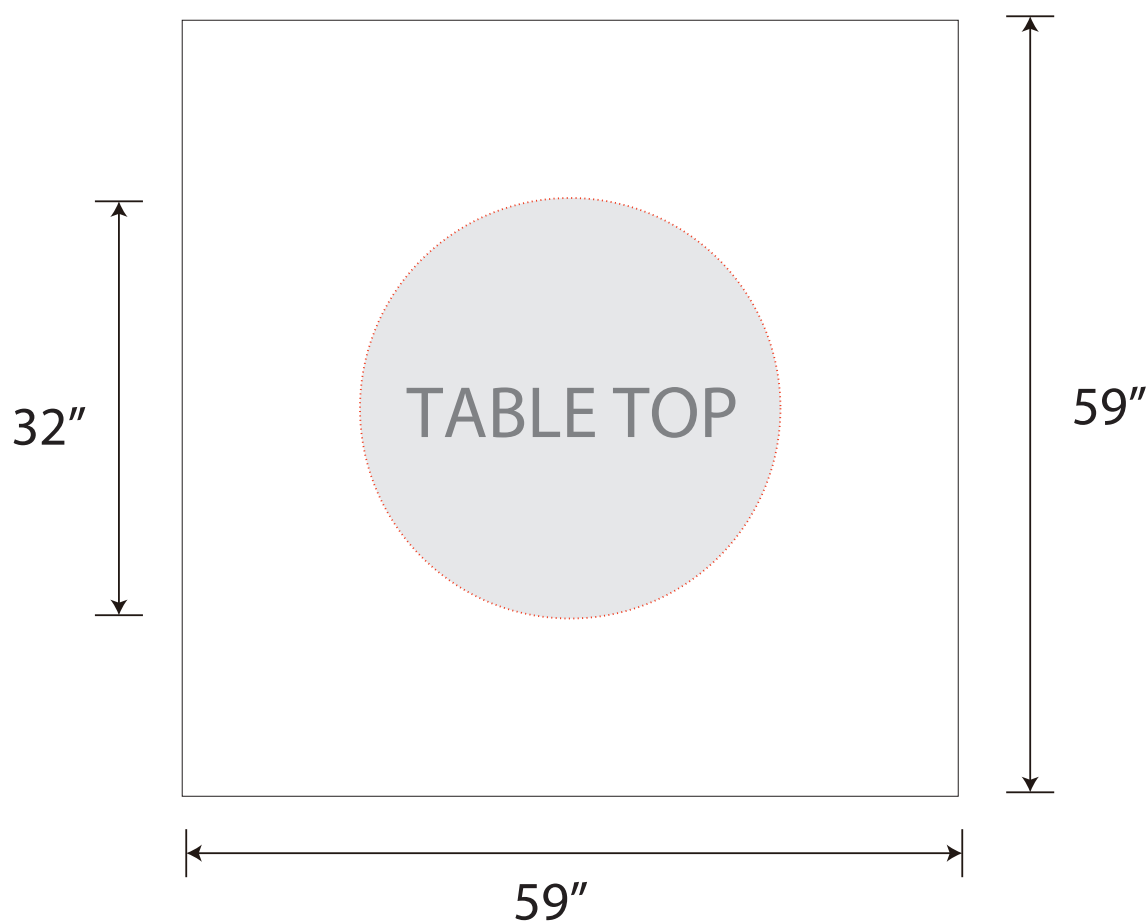

VIECO Inc. - Promotionchoice.com
Proof Sheet - Square Table Covers

Imprint Area: **Full Bleed**

Ink Color(s):

Small detail will fill in

- Tips: 1. Please put your main artwork inside the gray area
2. Please delete the layer before saving

Note: Virtual Proofs are intended to be an approximate representation of what a client's logo might look like on our products. Logos and information printed on actual pieces may vary in color & size.