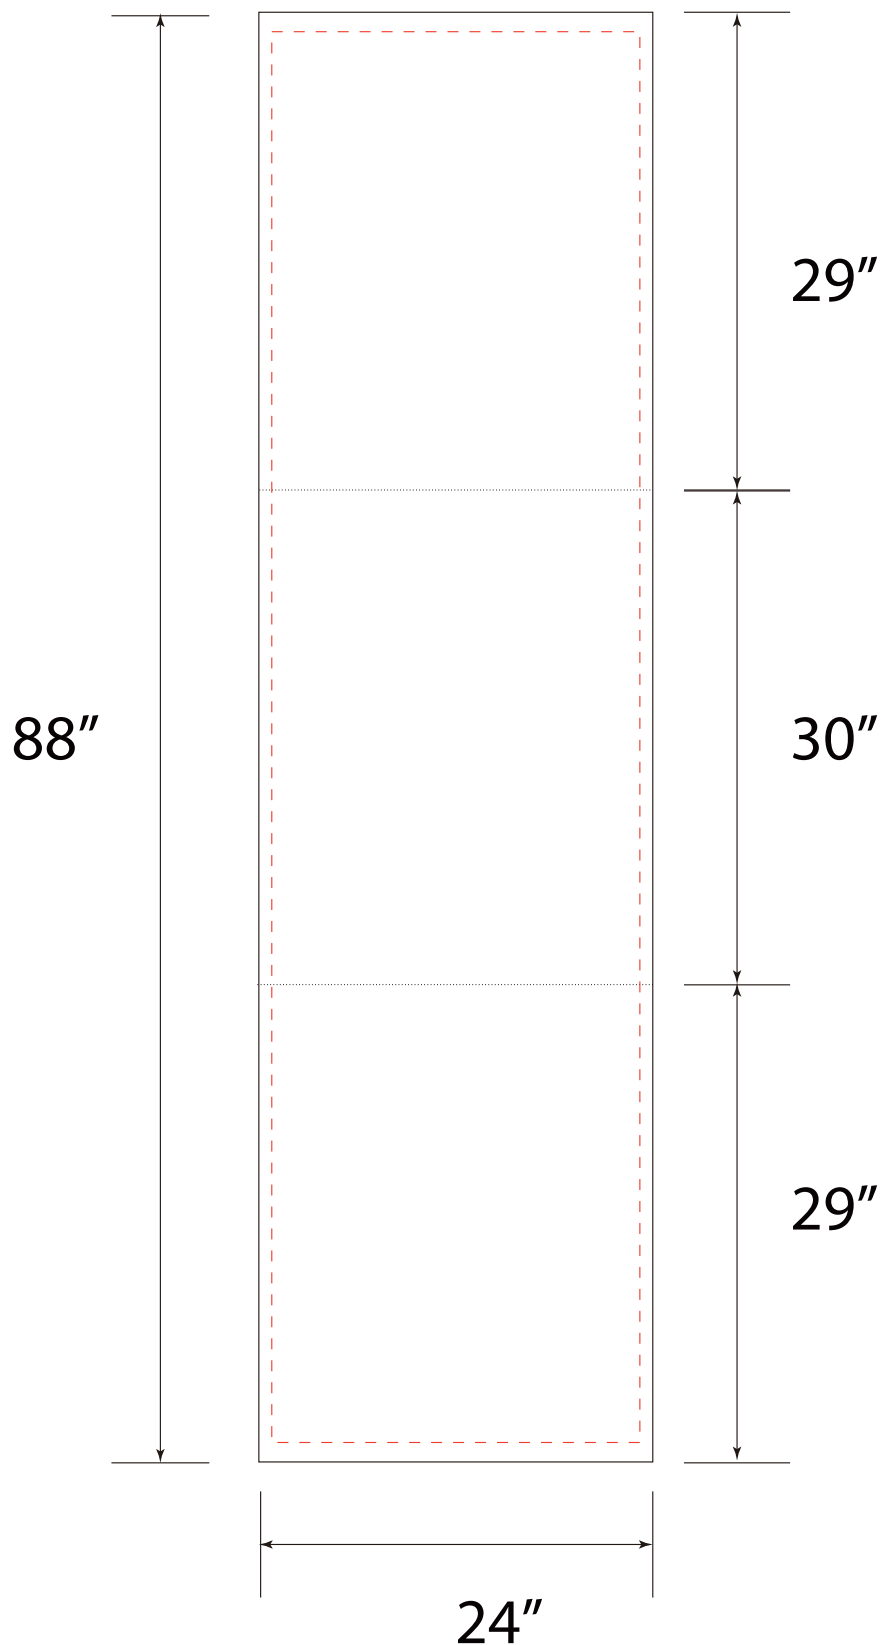

VIECO Inc. - Promotionchoice.com

Proof Sheet - 6FT-Table Runners

Imprint Area: **Full Bleed**

Ink Color(s):

Small detail will fill in

Note: Virtual Proofs are intended to be an approximate representation of what a client's logo might look like on our products. Logos and information printed on actual pieces may vary in color & size.