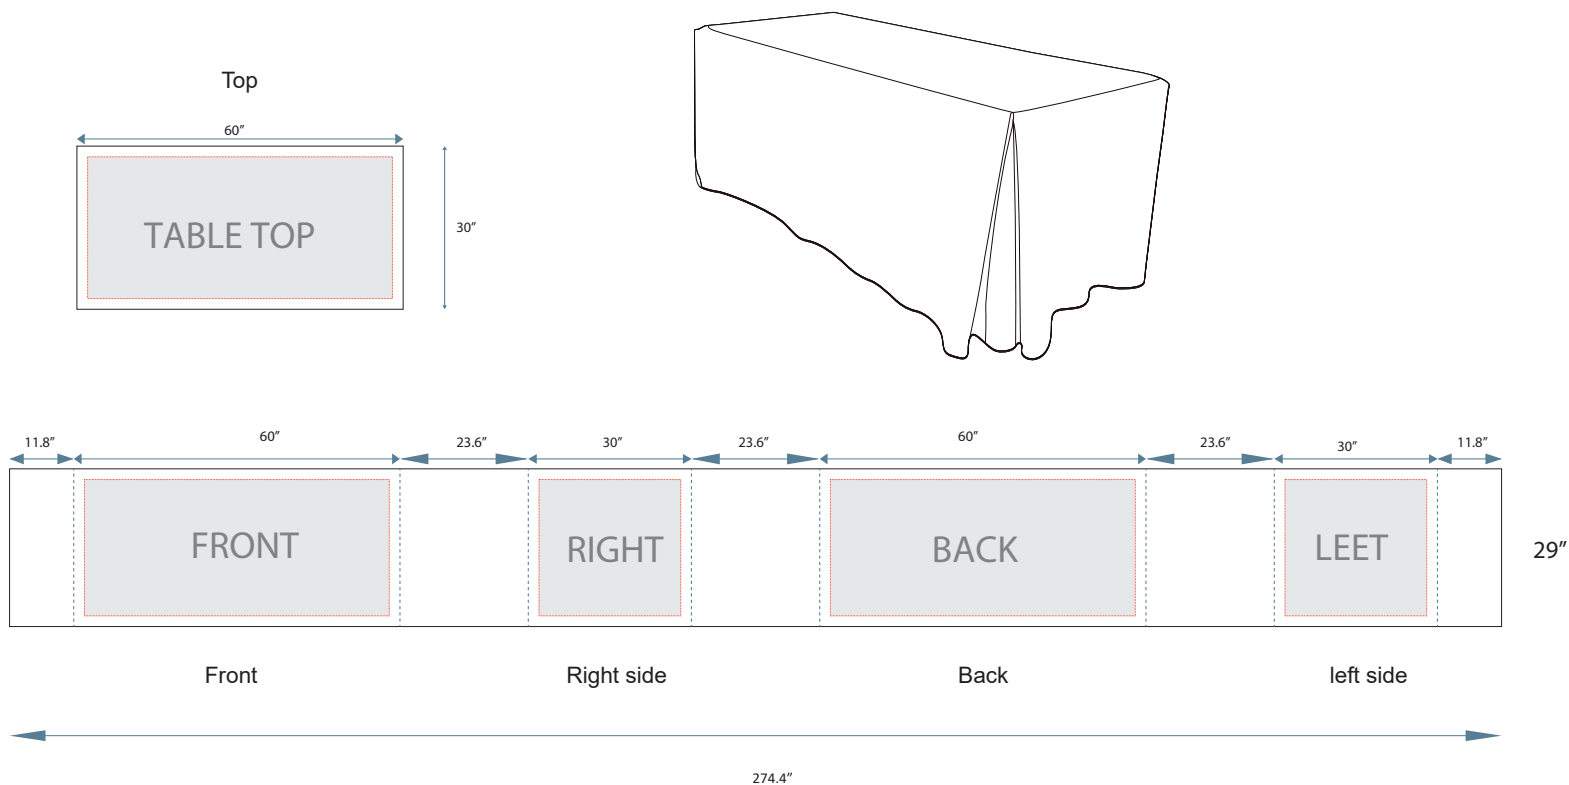

## Proof Sheet - 5 ft Pleated Table Throws

Imprint Area: **Full Bleed**

Ink Color(s):

**Small detail will fill in**

- Tips: 1. Please put your main artwork inside the gray area  
2. Please delete the layer before saving

Note: Virtual Proofs are intended to be an approximate representation of what a client's logo might look like on our products. Logos and information printed on actual pieces may vary in color & size.