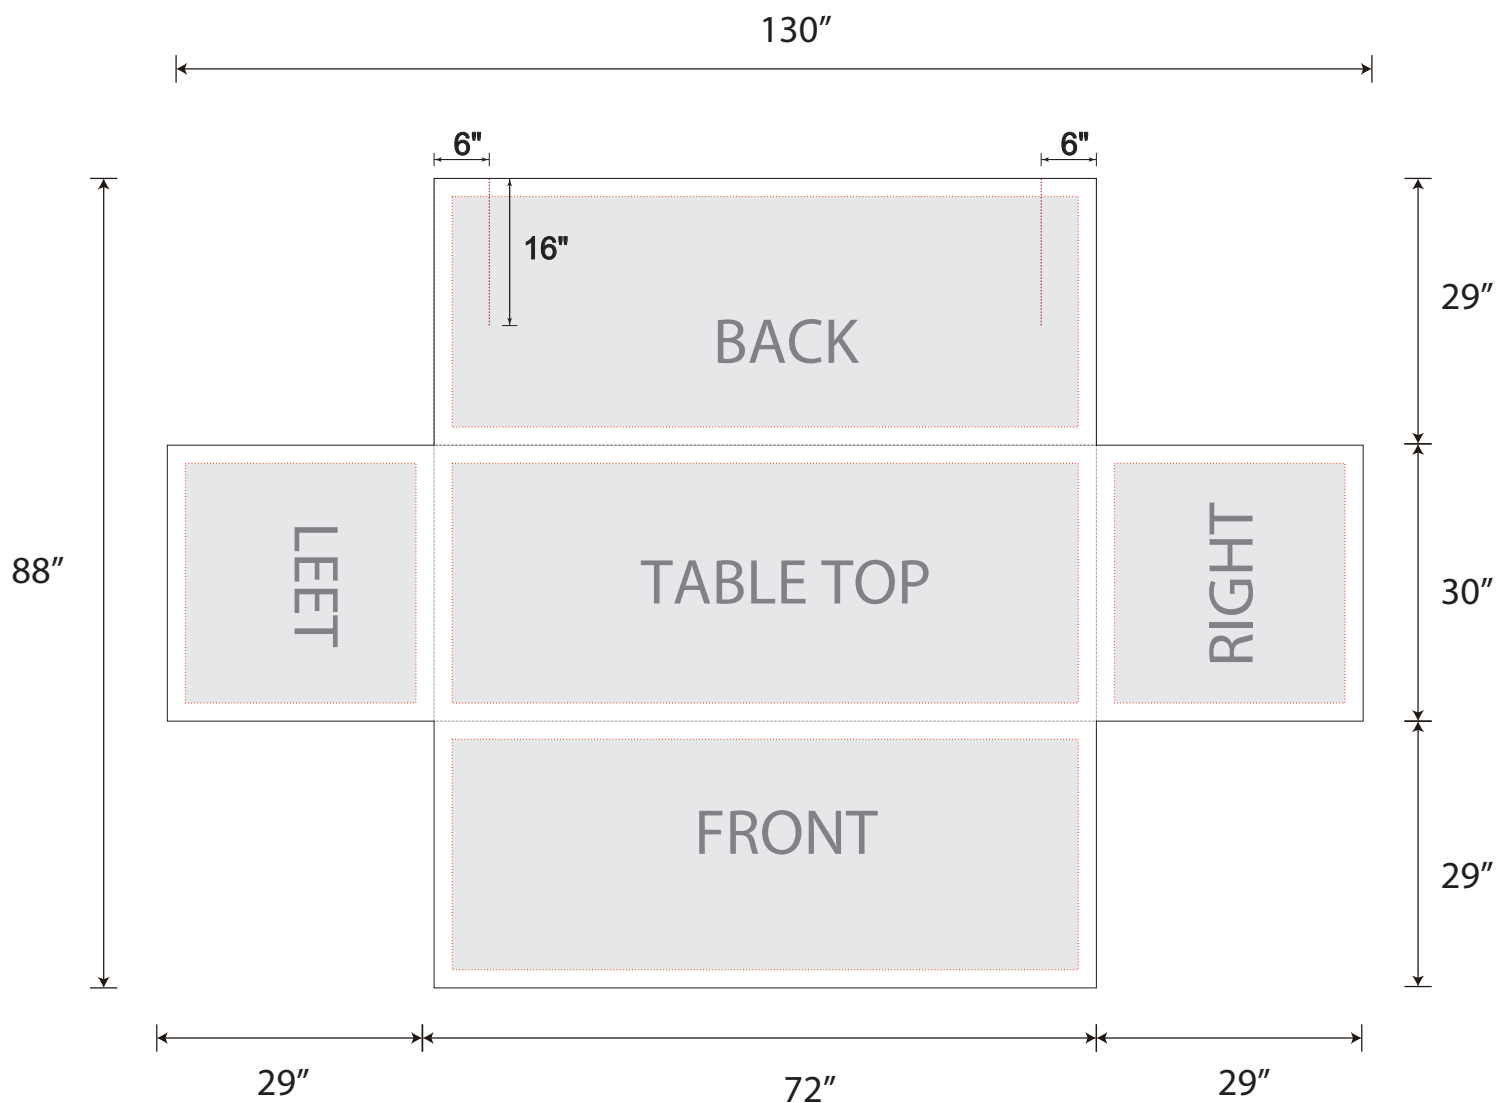

## Proof Sheet - 6FT Fitted Table Covers Back with Slits

Imprint Area: **Full Bleed**

Ink Color(s):

Small detail will fill in

- Tips: 1. Please put your main artwork inside the gray area  
2. Please delete the layer before saving