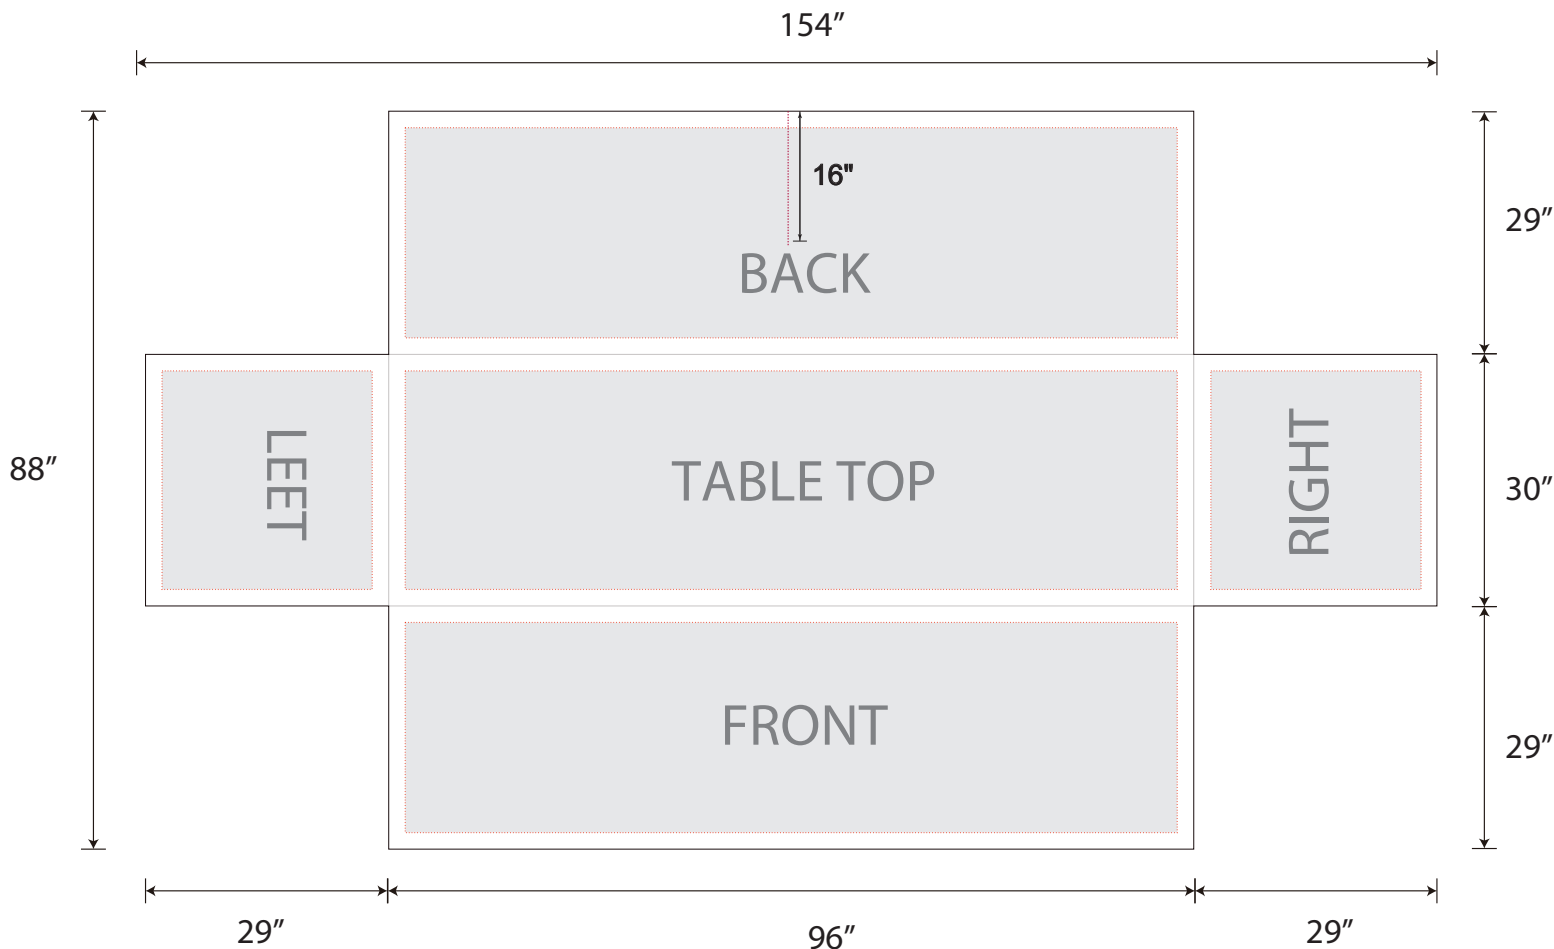

VIECO Inc. - Promotionchoice.com

Proof Sheet - 8FT Fitted Table Covers Back with Slit

Imprint Area: **Full Bleed**

Ink Color(s):

Small detail will fill in

- Tips: 1. Please put your main artwork inside the gray area
2. Please delete the layer before saving

Note: Virtual Proofs are intended to be an approximate representation of what a client's logo might look like on our products. Logos and information printed on actual pieces may vary in color & size.