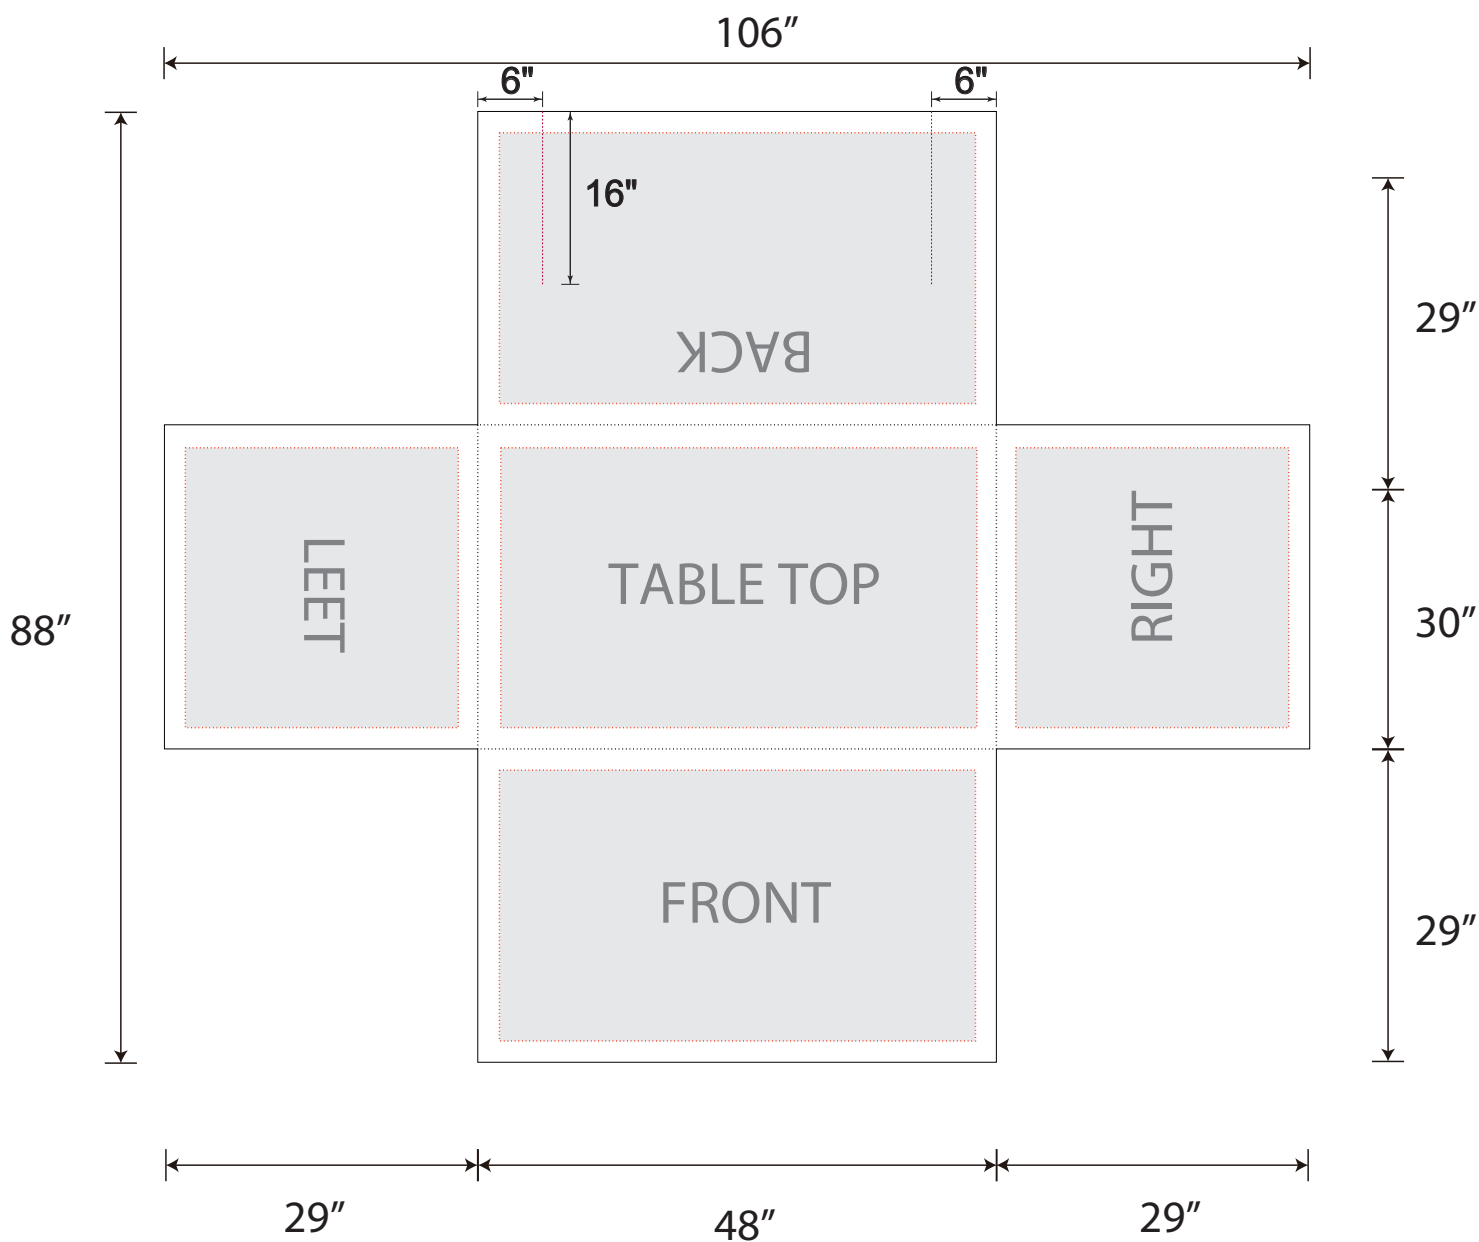

VIECO Inc. - Promotionchoice.com

Proof Sheet - 4FT Fitted Table Covers Back with Slits-M

Imprint Area: **Full Bleed**

Ink Color(s):

Small detail will fill in

- Tips: 1. Please put your main artwork inside the gray area
2. Please delete the layer before saving

Note: Virtual Proofs are intended to be an approximate representation of what a client's logo might look like on our products. Logos and information printed on actual pieces may vary in color & size.