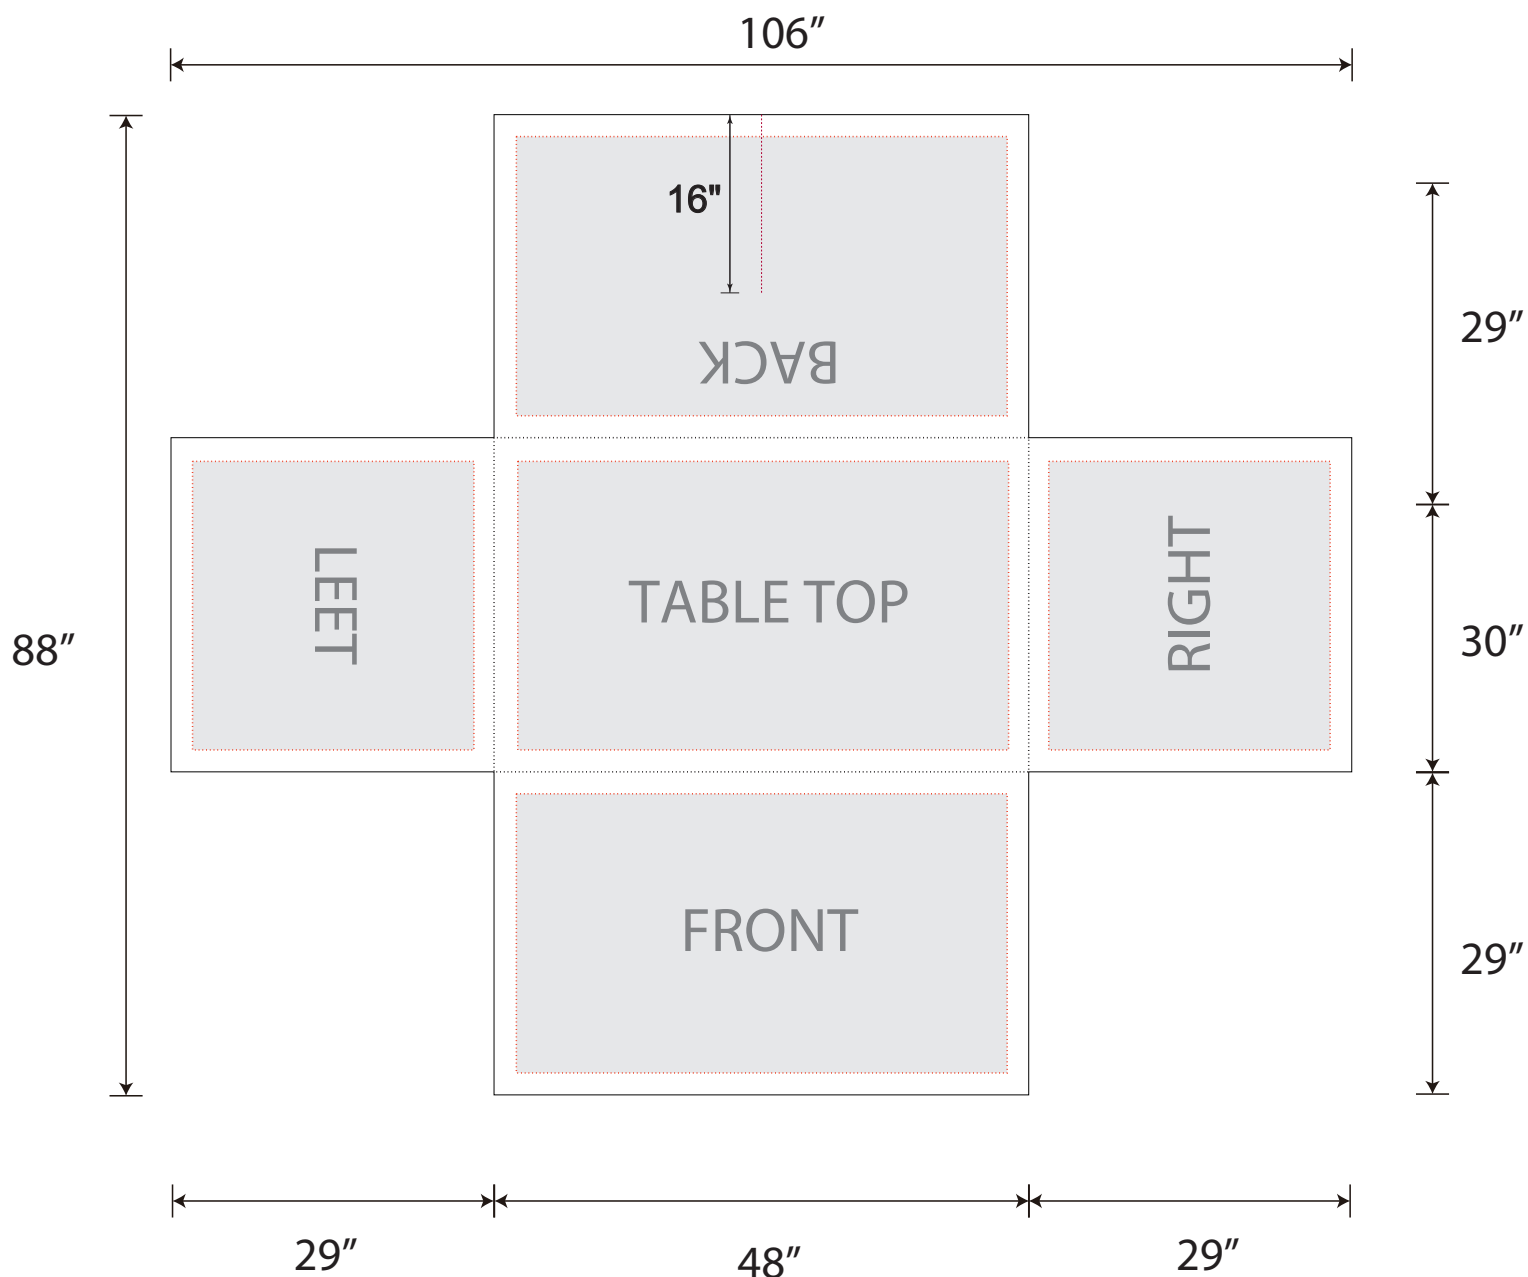

VIECO Inc. - Promotionchoice.com

Proof Sheet - 4FT Fitted Table Covers Back with Slit-M

Imprint Area: **Full Bleed**

Ink Color(s):

Small detail will fill in

- Tips: 1. Please put your main artwork inside the gray area
2. Please delete the layer before saving

Note: Virtual Proofs are intended to be an approximate representation of what a client's logo might look like on our products. Logos and information printed on actual pieces may vary in color & size.