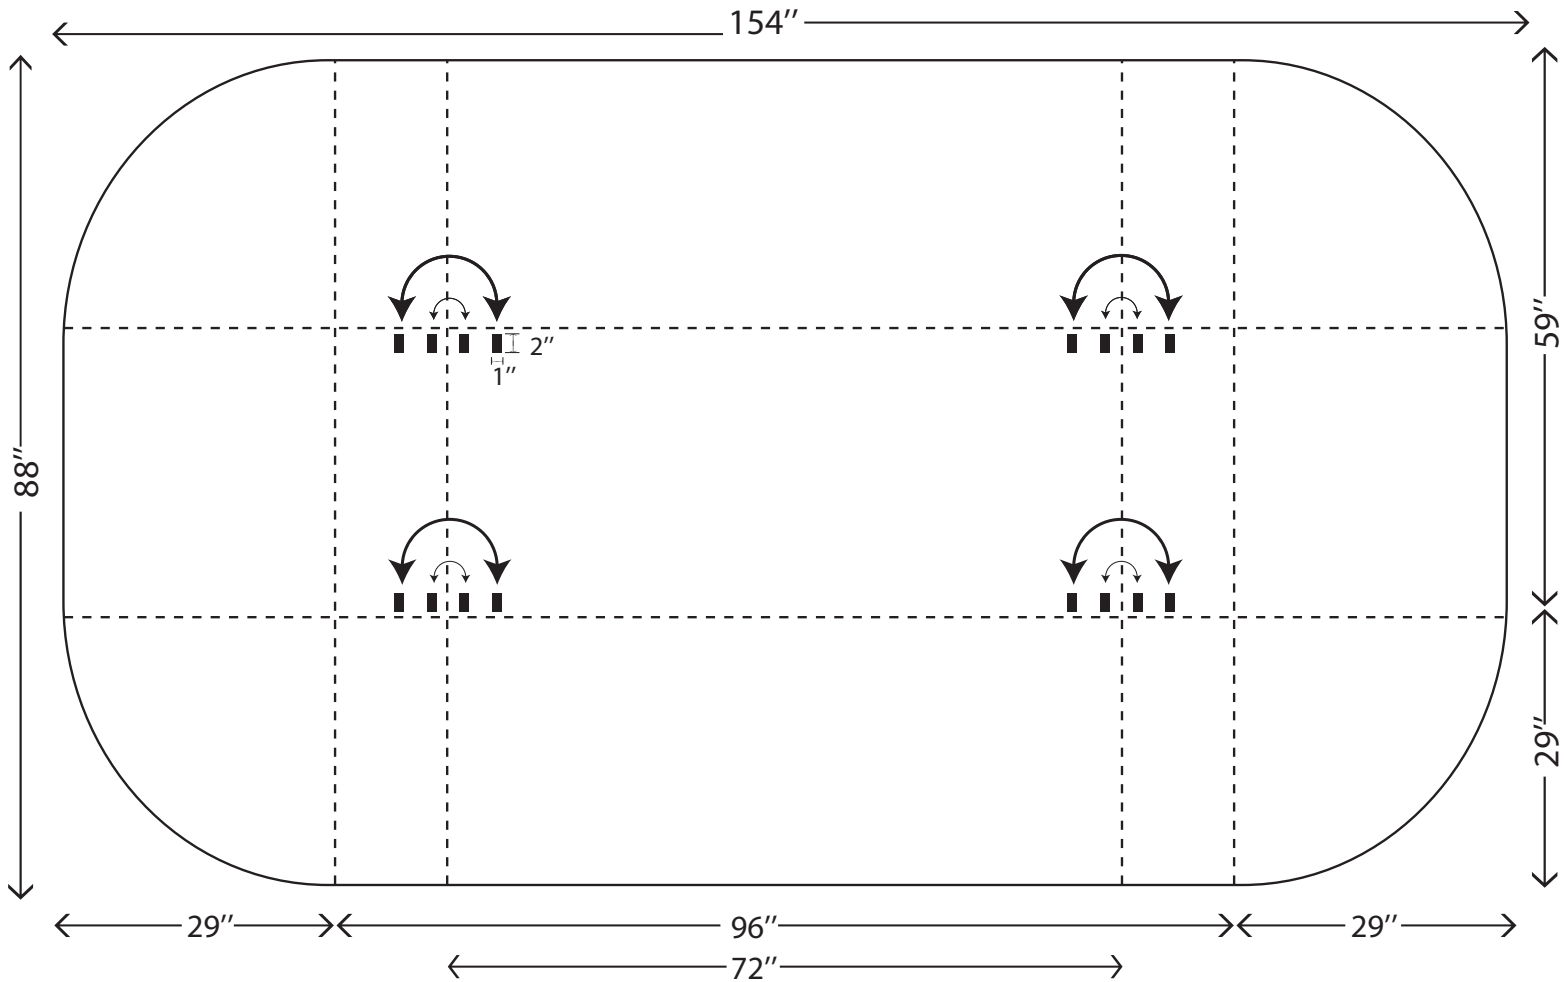

VIECO Inc. - Promotionchoice.com

Proof Sheet - Convertibe Fitted Table Cover (8' throw to 6' throw)

Imprint Area: **Full Bleed**

Ink Color(s):

Small detail will fill in

Note: Virtual Proofs are intended to be an approximate representation of what a client's logo might look like on our products. Logos and information printed on actual pieces may vary in color & size.