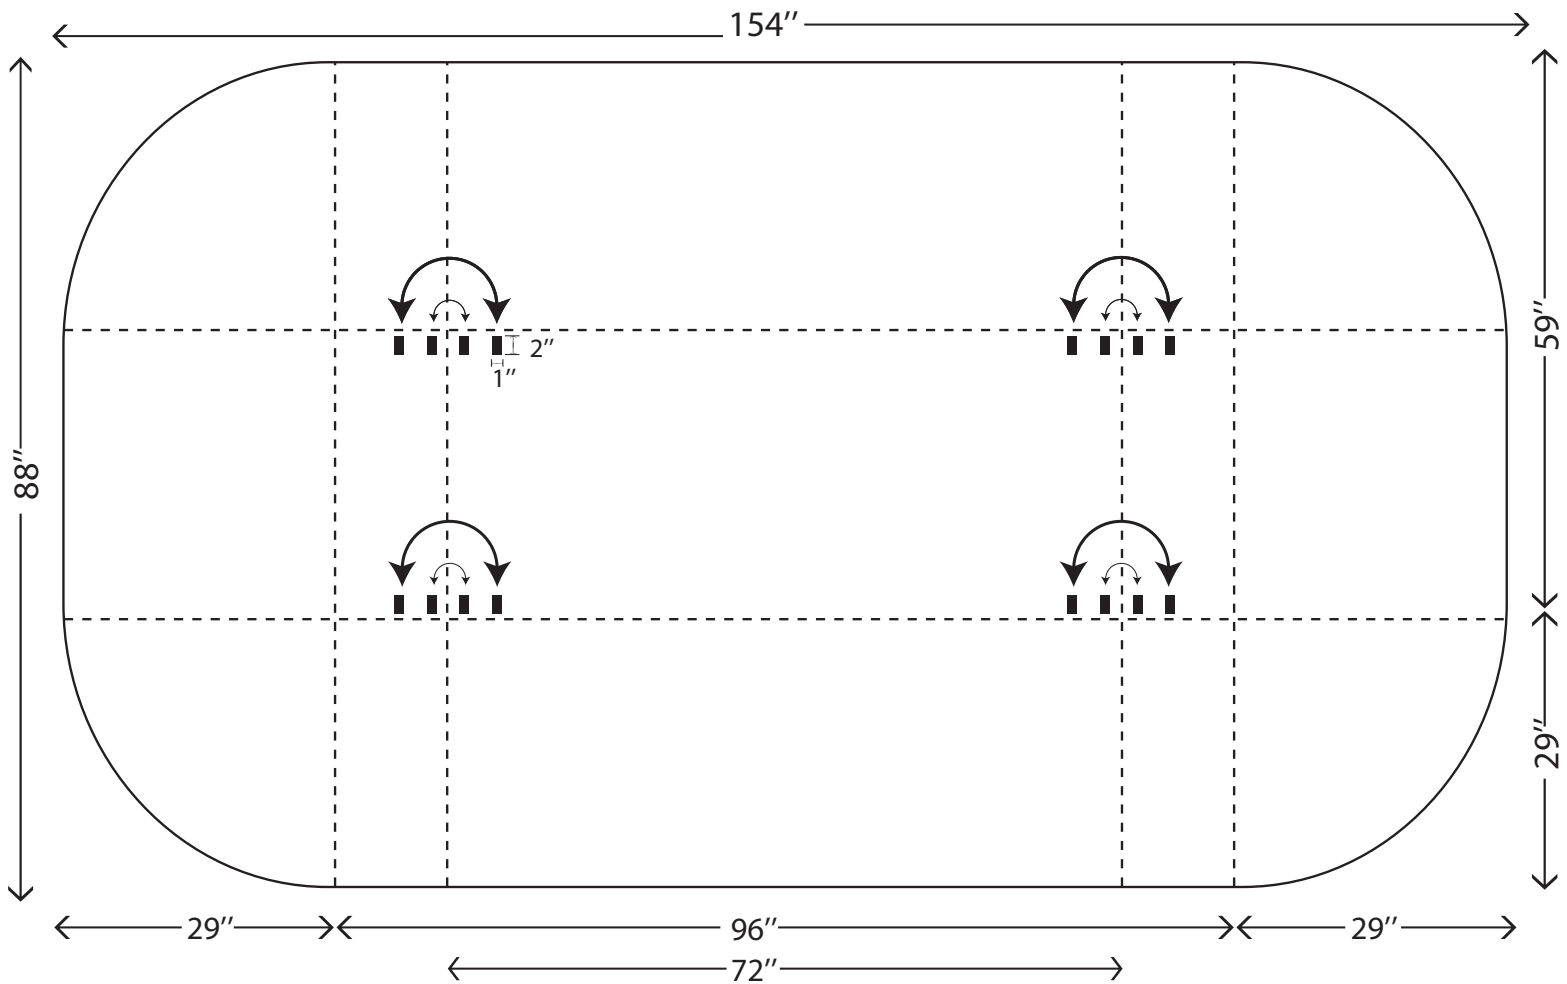

VIECO Inc. - Promotionchoice.com

Proof Sheet - Convertibe Table Cover (8' throw to 6' throw)

Imprint Area: **Full Bleed**

Ink Color(s):

Small detail will fill in

Note: Virtual Proofs are intended to be an approximate representation of what a client's logo might look like on our products. Logos and information printed on actual pieces may vary in color & size.