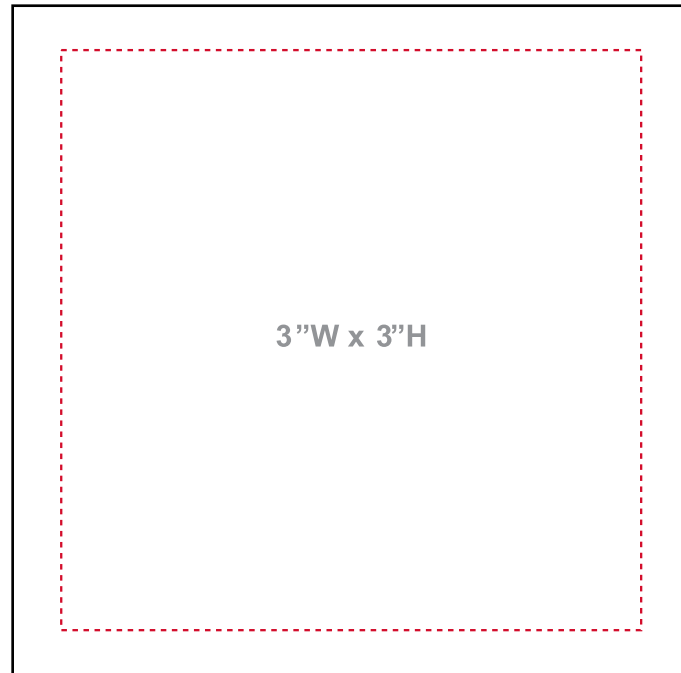

**VIECO Inc. - Promotionchoice.com**

**Proof Sheet - Square Wood Coaster Set (4-Piece)**

**Imprint Area: Screen Print: 3" x 3" ; Full Color: Full bleed**

**Ink Color(s):**

**Small detail will fill in**

**SCREEN PRINT**

**Full Color**

Note: Virtual Proofs are intended to be an approximate representation of what a client's logo might look like on our products. Logos and information printed on actual pieces may vary in color & size.