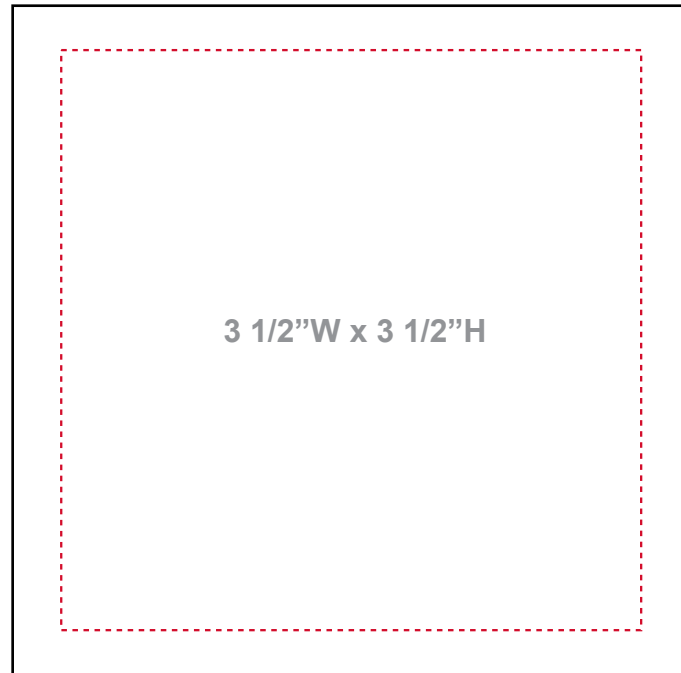

VIECO Inc. - Promotionchoice.com

Proof Sheet - Square Stone Coaster Set (4-Piece)

Imprint Area: Screen Print: 3 1/2"W x 3 1/2"H ; Full Color: Full bleed

Ink Color(s):

Small detail will fill in

SCREEN PRINT

Full Color

Note: Virtual Proofs are intended to be an approximate representation of what a client's logo might look like on our products. Logos and information printed on actual pieces may vary in color & size.