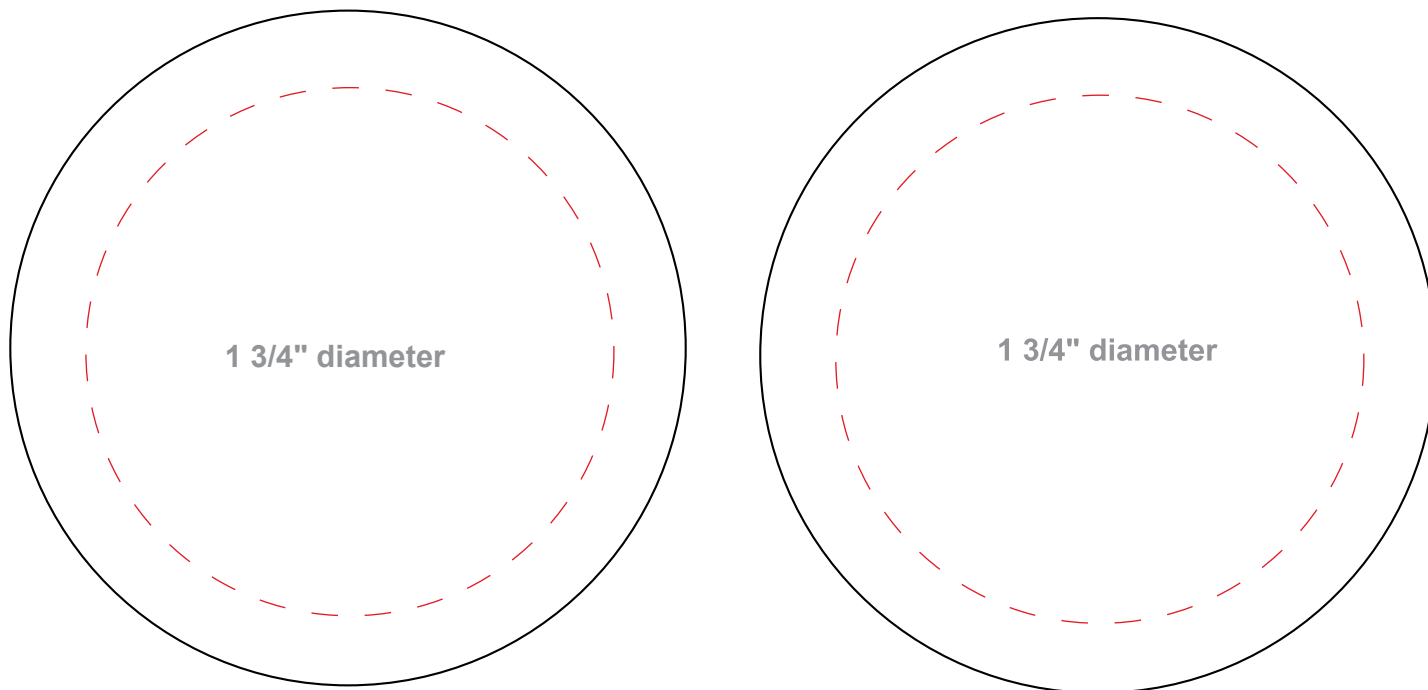

VIECO Inc. - Promotionchoice.com

Proof Sheet - Round Stone Car Coasters

Imprint Area: **Screen Print: 1 3/4" diameter; Full Color: Full bleed.**

Ink Color(s):

Small detail will fill in

SCREEN PRINT

Full Color

Note: Virtual Proofs are intended to be an approximate representation of what a client's logo might look like on our products. Logos and information printed on actual pieces may vary in color & size.