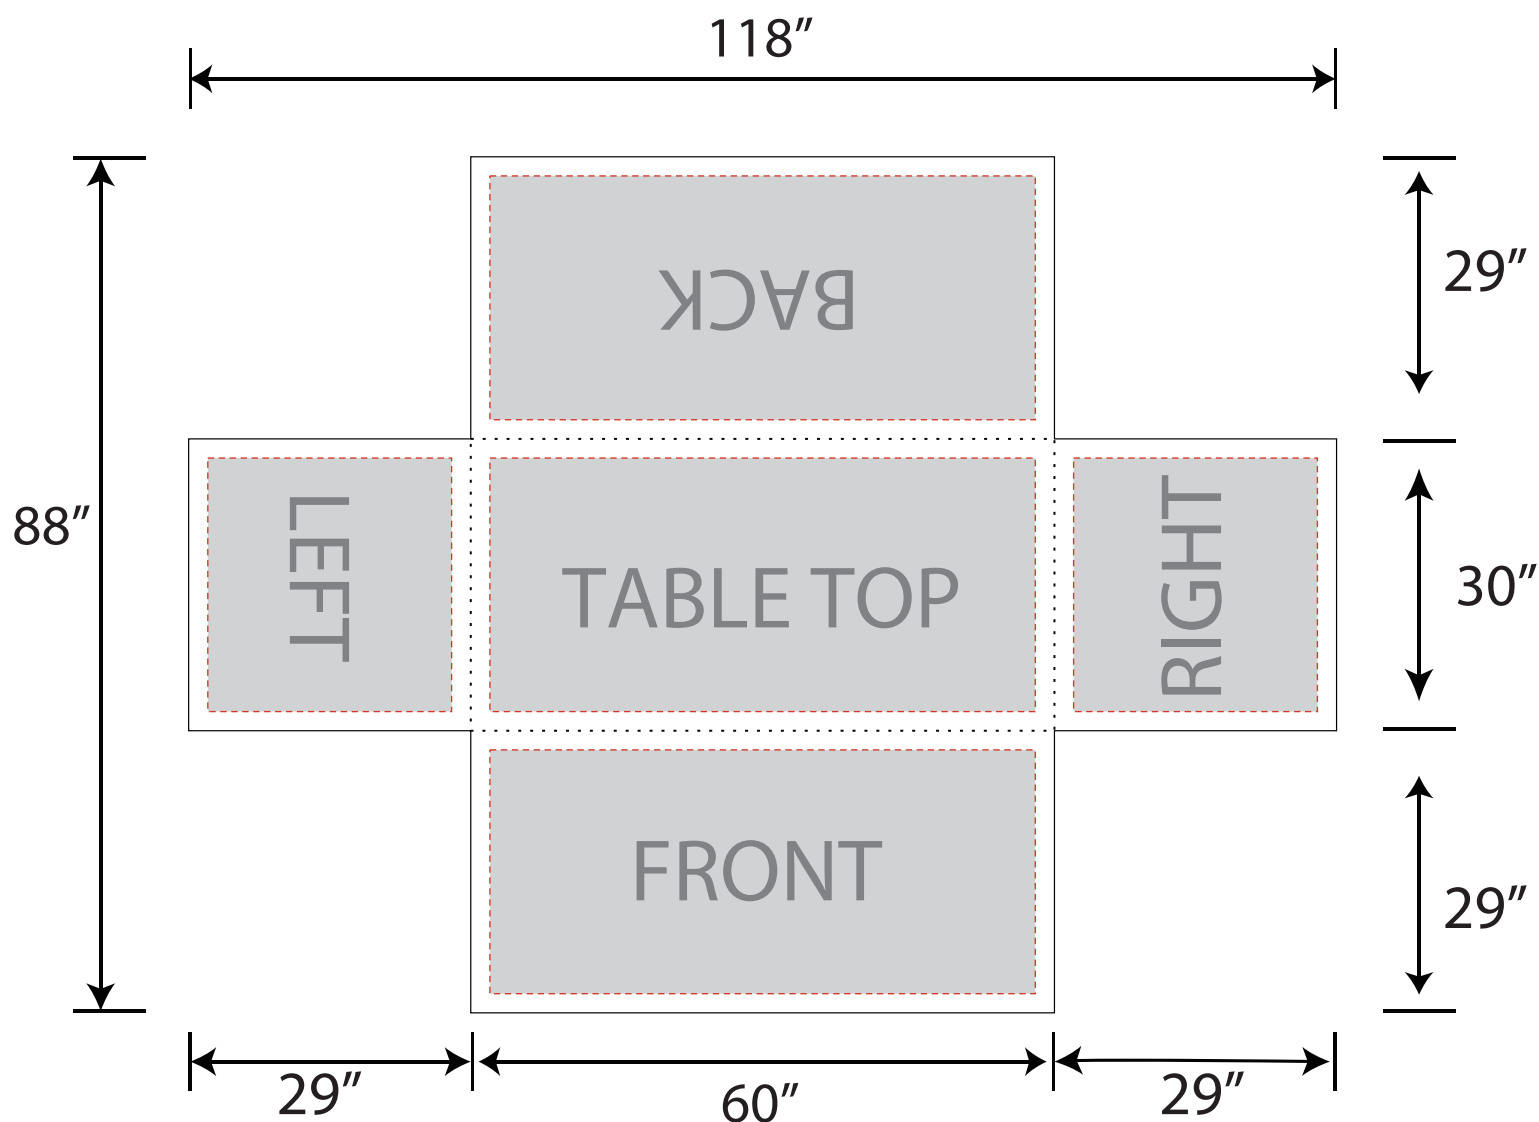

**VIECO Inc. - Promotionchoice.com**  
**Proof Sheet - 5 Ft Fitted Table Cloth**

Imprint Area: **Full Bleed**

Ink Color(s):

**Small detail will fill in**

- Tips: 1. Please put your main artwork inside the gray area  
2. Please delete the layer before saving

Note: Virtual Proofs are intended to be an approximate representation of what a client's logo might look like on our products. Logos and information printed on actual pieces may vary in color & size.